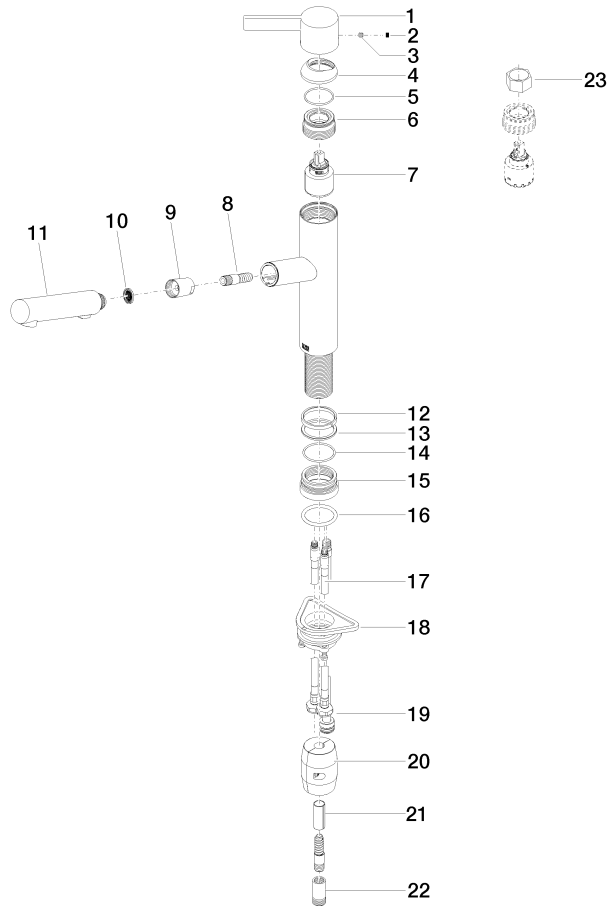

ENO Single-lever mixer Pull-out with spray function - Brushed Dark Platinum

33 876 760 Product version from 4/1/2024

- 206mm projection
- pivoting spout 130°
- air-enriched flow and spray flow
- height of mixer 253 mm
- height up to aerator 179 mm
- hole diameter 35 mm
- 1600mm metal shower hose
- max. flow 9.6 l/min at 3 bar flow pressure
- lead-free
- This product can help a building meet the requirements of Green Building Rating Systems, e.g. LEED®, BREEAM®, DGNB

33 876 760 Product version from 4/1/2024

Flow rate chart

Codes & Standards

DIN 4109

ISO 3822

Ü-Zeichen

ENO Single-lever mixer Pull-out with spray function - Brushed Dark Platinum

33 876 760 Product version from 4/1/2024

Certificates

LGA_38

ENO Single-lever mixer Pull-out with spray function - Brushed Dark Platinum

33 876 760 Product version from 4/1/2024

Parts for other finishes can be found here: [Chrome](#)

ENO Single-lever mixer Pull-out with spray function - Brushed Dark Platinum

33 876 760 Product version from 4/1/2024

Spare parts list

No.	Item Number	Name	Quantity used	Delivery time
1	09 20 76 001-99	handle	1	20
2	90 31 20 109 00 90	plug	1	2
3	90 31 11 030 00 90	pin	1	2
4	09 28 30 012-99	cover	1	20
5	09 14 10 102 90	seal	1	2
6	09 24 04 270 90	nut	1	2
7	90 15 05 064 00 90	cartridge	1	2
8	04 30 02 121 00-99	hose	1	-
Spare part can no longer be ordered, please order the replacement item				
9	90 24 03 358 00-99	sleeve	1	20
10	09 23 01 039 90	sieve	1	2
11	90 12 11 185 00-99	shower	1	-
Spare part can no longer be ordered, please order the replacement item				
12	09 14 15 029 90	ring	1	2
13	09 28 10 144 90	ring	1	2
14	09 14 10 034 90	seal	1	2
15	09 27 76 001-99	rosette	1	20
16	09 14 10 036 90	seal	1	2
17	04 30 04 101 00 90	hose	1	2
18	04 30 11 040 00 90	fixing set	2	2
19	04 28 20 067 00 90	pipe	1	2
20	04 21 50 010 00 90	accessories	1	2
21	09 30 03 038 90	hose	1	2
22	90 24 03 253 00 90	adaptor	1	2
23	90 30 09 031 00 90	key	1	2