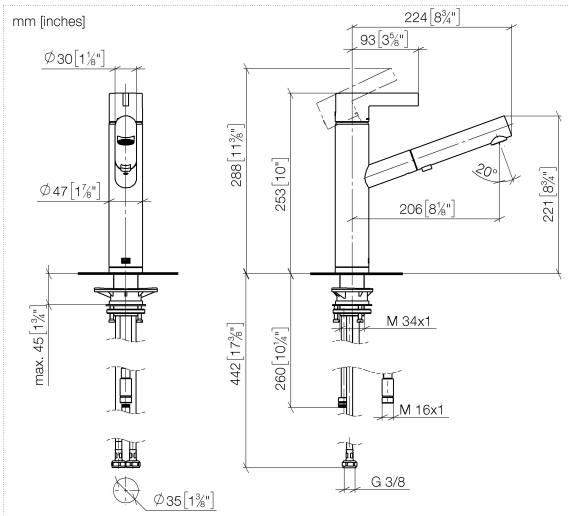

ENO Single-lever mixer Pull-out with spray function - Brushed Dark Platinum

33 876 760 Product version from 4/1/2024

- 206mm projection
- pivoting spout 130°
- air-enriched flow and spray flow
- height of mixer 253 mm
- height up to aerator 179 mm
- hole diameter 35 mm
- 1600mm metal shower hose
- max. flow 9.6 l/min at 3 bar flow pressure
- lead-free
- This product can help a building meet the requirements of Green Building Rating Systems, e.g. LEED®, BREEAM®, DGNB

33 876 760 Product version from 4/1/2024

Flow rate chart

Codes & Standards

DIN 4109

ISO 3822

Ü-Zeichen

ENO Single-lever mixer Pull-out with spray function - Brushed Dark Platinum

33 876 760 Product version from 4/1/2024