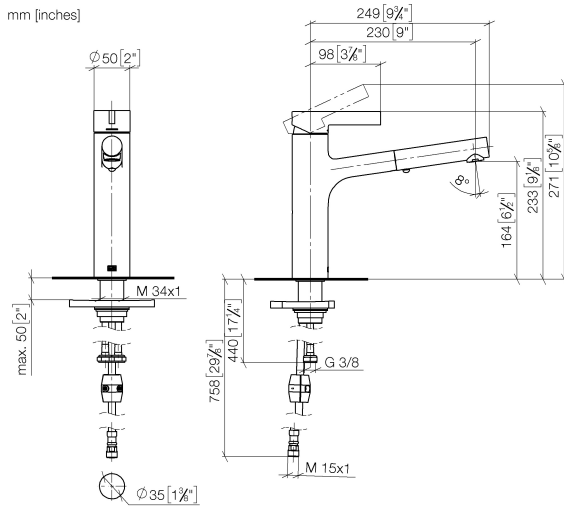

## DORNBACHT LYV Single-lever mixer Pull-out with spray function - Chrome

---

33 960 110

- 230mm projection
- pivotable spout 120°
- air-enriched flow and spray flow
- fabric braided hose 1500 mm
- max. flow 7 l/min at 3 bar flow pressure

**DORNBRAUCH LYV Single-lever mixer Pull-out with spray function - Chrome**

33 960 110

**Flow rate chart**

**Certificates**

Belgaqua\_23-012- 27\_3. AbP\_10067. ACS\_23 ACC NY 085.

**DORNBRAUCH LYV Single-lever mixer Pull-out with spray function - Chrome**

33 960 110

Parts for other finishes can be found here: [Soft Black](#)

**Spare parts list**

| No. | Item Number        | Name         | Quantity used | Delivery time |
|-----|--------------------|--------------|---------------|---------------|
| 1   | 90 20 81 001 00-00 | handle       | 1             | 2             |
| 2   | 90 28 30 010 00-00 | cover        | 1             | 2             |
| 3   | 90 15 05 067 00 90 | cartridge    | 1             | 2             |
| 4   | 90 18 40 227 00 90 | insert       | 1             | 2             |
| 5   | 90 30 02 101 00 90 | hose         | 1             | 2             |
| 6   | 90 23 01 051 00 90 | flow reducer | 1             | 2             |
| 7   | 90 14 05 081 00 90 | seal         | 1             | 2             |
| 8   | 90 12 11 181 00-00 | shower       | 1             | 2             |
| 9   | 90 14 15 062 00 90 | gasket kit   | 1             | 2             |
| 10  | 90 30 01 211 00 90 | shaft        | 1             | 2             |
| 11  | 90 14 05 080 00 90 | seal         | 1             | 2             |
| 12  | 90 23 10 003 00 90 | fixing set   | 1             | 2             |
| 13  | 04 30 04 100 00 90 | hose         | 2             | 2             |
| 14  | 90 30 04 110 00 90 | hose         | 1             | 2             |