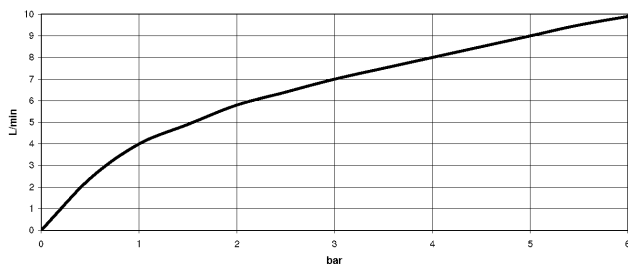

Flow rate chart

Certificates

Belgaqua_23-012- 27_3. AbP_10067. ACS_23 ACC NY 085.