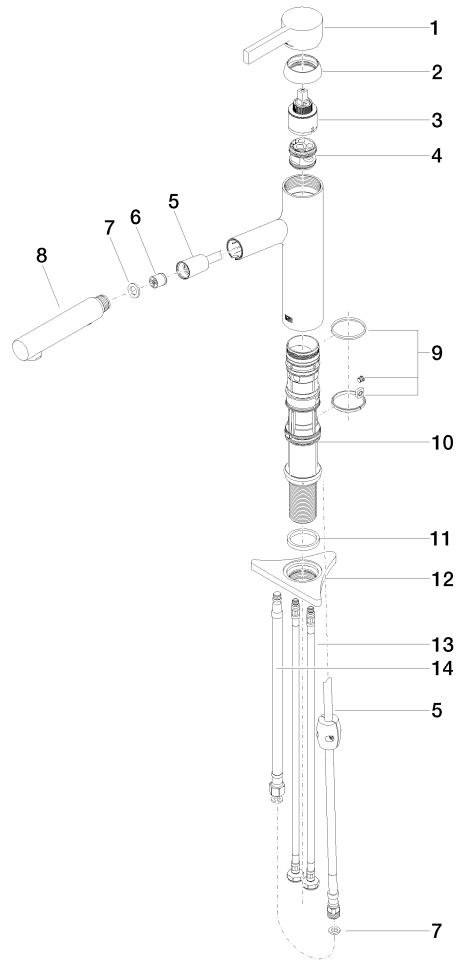

## DORNBACHT LYV Single-lever mixer Pull-out with spray function - Chrome

---

33 960 110

- 230mm projection
- pivotable spout 120°
- air-enriched flow and spray flow
- fabric braided hose 1500 mm
- max. flow 7 l/min at 3 bar flow pressure

**DORNBRAUCH LYV Single-lever mixer Pull-out with spray function - Chrome**

33 960 110

**Flow rate chart**

**Certificates**

Belgaqua\_23-012- 27\_3. AbP\_10067. ACS\_23 ACC NY 085.

**DORNBRAUCH LYV Single-lever mixer Pull-out with spray function - Chrome**

33 960 110

Parts for other finishes can be found here: [Soft Black](#)

**Spare parts list**

| No. | Item Number        | Name         | Quantity used | Delivery time |
|-----|--------------------|--------------|---------------|---------------|
| 1   | 90 20 81 001 00-00 | handle       | 1             | 2             |
| 2   | 90 28 30 010 00-00 | cover        | 1             | 2             |
| 3   | 90 15 05 067 00 90 | cartridge    | 1             | 2             |
| 4   | 90 18 40 227 00 90 | insert       | 1             | 2             |
| 5   | 90 30 02 101 00 90 | hose         | 1             | 2             |
| 6   | 90 23 01 051 00 90 | flow reducer | 1             | 2             |
| 7   | 90 14 05 081 00 90 | seal         | 1             | 2             |
| 8   | 90 12 11 181 00-00 | shower       | 1             | 2             |
| 9   | 90 14 15 062 00 90 | gasket kit   | 1             | 2             |
| 10  | 90 30 01 211 00 90 | shaft        | 1             | 2             |
| 11  | 90 14 05 080 00 90 | seal         | 1             | 2             |
| 12  | 90 23 10 003 00 90 | fixing set   | 1             | 2             |
| 13  | 04 30 04 100 00 90 | hose         | 2             | 2             |
| 14  | 90 30 04 110 00 90 | hose         | 1             | 2             |