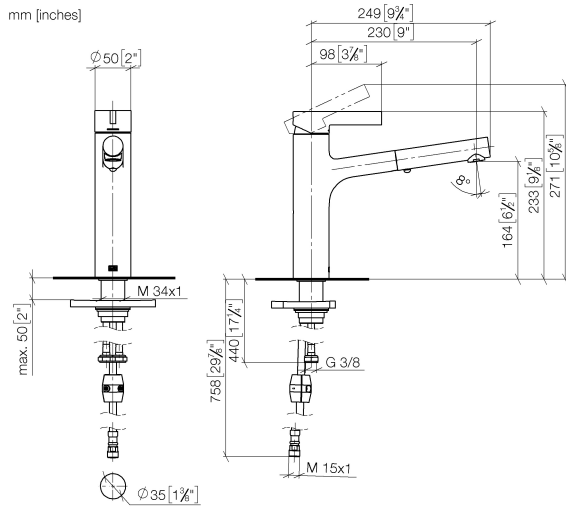

DORNBACHT LYV Single-lever mixer Pull-out with spray function - Soft Black

33 960 110

- 230mm projection
- pivotable spout 120°
- air-enriched flow and spray flow
- fabric braided hose 1500 mm
- max. flow 7 l/min at 3 bar flow pressure

Intrinsic protection against back flow.

	Soft Black	33 960 110-69
	Chrome	33 960 110-00
	Brushed Nickel	33 960 110-70

DORNBACHT LYV Single-lever mixer Pull-out with spray function - Soft Black

33 960 110

33 960 110

Parts for other finishes can be found here: [Chrome](#)

DORNBACHT LYV Single-lever mixer Pull-out with spray function - Soft Black

33 960 110

Spare parts list

No.	Item Number	Name	Quantity used	Delivery time
	90 20 81 001 00-69	handle	15	2