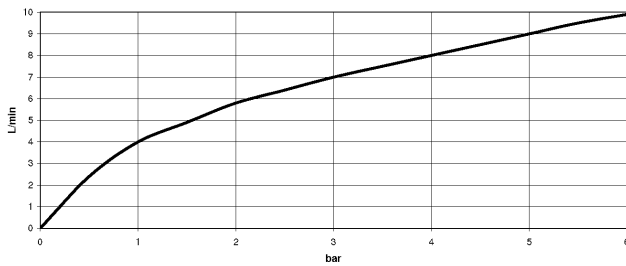

Flow rate chart

Codes & Standards

DIN 4109

EN 1717

EN 817

ISO 3822

Ü-Zeichen

XP P 41-280