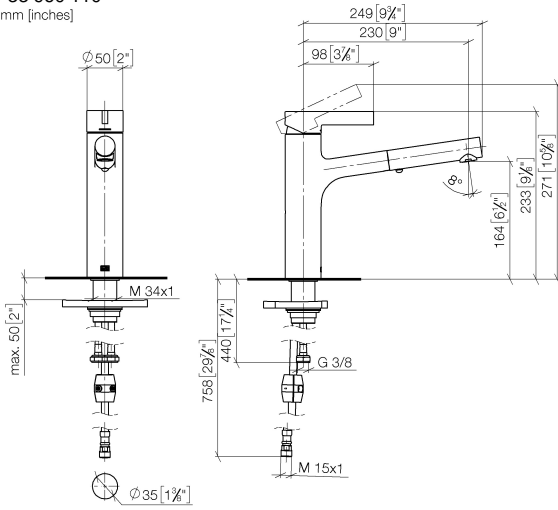

DORNBRACHT LYV Single-lever mixer Pull-out with spray function - Brushed Nickel

33 960 110

mm [inches]