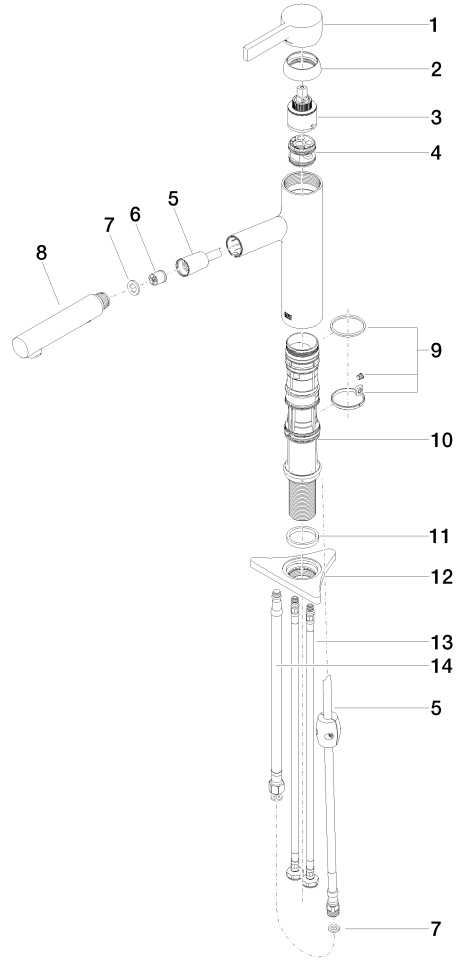

DORNBACHT LYV Single-lever mixer Pull-out with spray function - Brushed Nickel

33 960 110

- 230mm projection
- pivotable spout 120°
- air-enriched flow and spray flow
- fabric braided hose 1500 mm
- max. flow 7 l/min at 3 bar flow pressure

mm [inches]

Flow rate chart

Codes & Standards

DIN 4109

EN 1717

EN 817

ISO 3822

Ü-Zeichen

XP P 41-280

DORNBACHT LYV Single-lever mixer Pull-out with spray function - Brushed Nickel

33 960 110

Certificates

Belgaqua_23-012-2 ACS_23 ACC NY AbP_10

DVGW_DW-
6506DN0

DORNBACHT LYV Single-lever mixer Pull-out with spray function - Brushed Nickel

33 960 110

Parts for other finishes can be found here: [Chrome](#)

DORNBACHT LYV Single-lever mixer Pull-out with spray function - Brushed Nickel

33 960 110

Spare parts list

No.	Item Number	Name	Quantity used	Delivery time
	90 20 81 001 00-70	handle	15	2