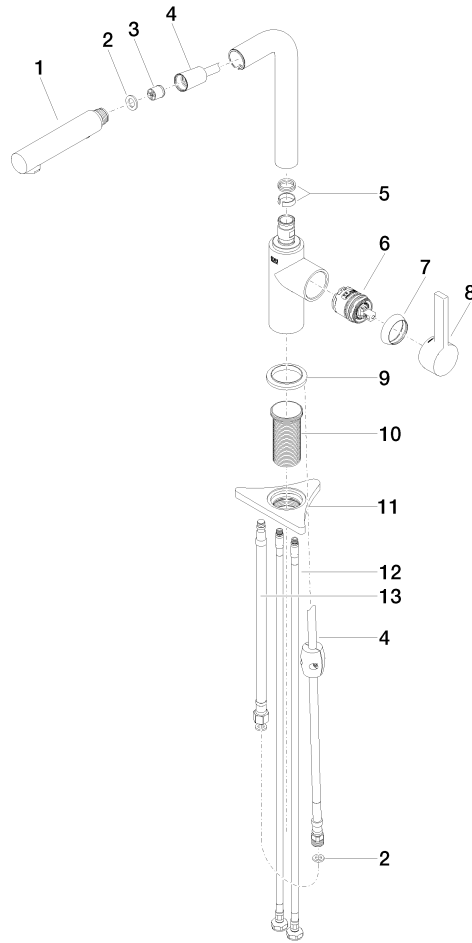

DORNBRACHT PIUR Single-lever mixer Pull-out with spray function - Chrome

33 960 210

- 197mm projection
- pivotable spout 360°
- air-enriched flow and spray flow
- max. flow 6.7 l/min at 3 bar flow pressure
- fabric braided hose 1500 mm

Intrinsic protection against back flow.

	Chrome	33 960 210-00
	Soft Black	33 960 210-69
	Brushed Nickel	33 960 210-70

DORNBRAUCHT PIUR Single-lever mixer Pull-out with spray function - Chrome

33 960 210

Codes & Standards

DORNBRACHT PIUR Single-lever mixer Pull-out with spray function - Chrome

33 960 210

Parts for other finishes can be found here: [Soft Black](#)

Spare parts list

No.	Item Number	Name	Quantity used	Delivery time
1	90 12 11 181 00-00	shower	1	2
2	90 14 05 081 00 90	seal	1	2
3	90 23 01 051 00 90	flow reducer	1	2
4	90 30 02 101 00 90	hose	1	2
5	90 14 15 060 00 90	gasket kit	1	2
6	90 15 05 060 00 90	cartridge	1	2
7	90 28 30 011 00-00	cover	1	2
8	90 20 21 001 00-00	handle	1	2
9	90 27 21 001 00-00	rosette	1	2
10	90 30 01 200 00 90	shaft	1	2
11	90 23 10 003 00 90	fixing set	1	2
12	04 30 04 101 00 90	hose	2	2
13	90 30 04 110 00 90	hose	1	2