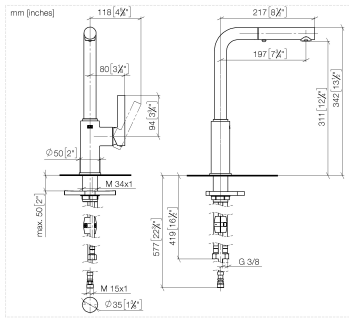

DORNBRACHT PIUR Single-lever mixer Pull-out with spray function - Chrome

33 960 210

- 197mm projection
- pivotable spout 360°
- air-enriched flow and spray flow
- max. flow 6.7 l/min at 3 bar flow pressure
- fabric braided hose 1500 mm

Intrinsic protection against back flow.

	Chrome	33 960 210-00
	Soft Black	33 960 210-69
	Brushed Nickel	33 960 210-70

DORNBRAUCHT PIUR Single-lever mixer Pull-out with spray function - Chrome

33 960 210

Codes & Standards

DORNBRACHT PIUR Single-lever mixer Pull-out with spray function - Chrome

33 960 210

Parts for other finishes can be found here: [Soft Black](#)

Spare parts list

No.	Item Number	Name	Quantity used	Delivery time
1	90 12 11 181 00-00	shower	1	2
2	90 14 05 081 00 90	seal	1	2
3	90 23 01 051 00 90	flow reducer	1	2
4	90 30 02 101 00 90	hose	1	2
5	90 14 15 060 00 90	gasket kit	1	2
6	90 15 05 060 00 90	cartridge	1	2
7	90 28 30 011 00-00	cover	1	2
8	90 20 21 001 00-00	handle	1	2
9	90 27 21 001 00-00	rosette	1	2
10	90 30 01 200 00 90	shaft	1	2
11	90 23 10 003 00 90	fixing set	1	2
12	04 30 04 101 00 90	hose	2	2
13	90 30 04 110 00 90	hose	1	2