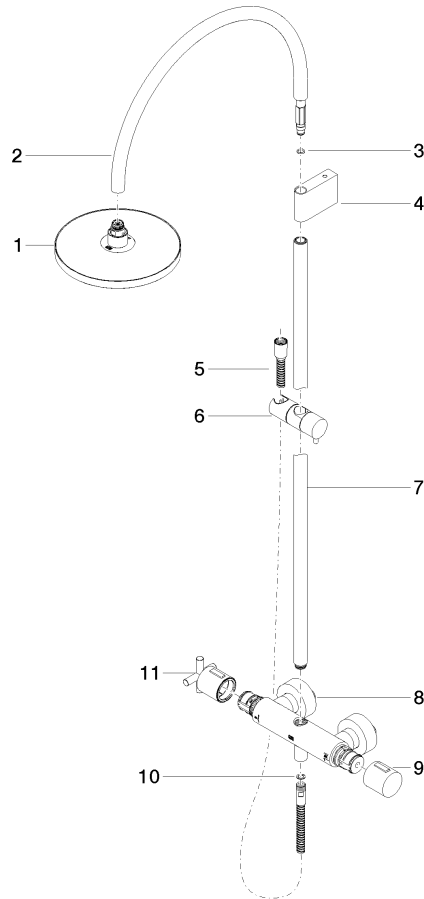

**TARA Shower pipe with shower thermostat without hand shower FlowReduce
220 mm - Brushed Platinum**

TARA

34 458 892
mm [inches]
1:10

Flow rate chart

Codes & Standards

DIN 4109

EN 1717

ISO 3822

Scottish Water
Byelaws

UK Water Supply
Regulations

Ü-Zeichen

TARA Shower pipe with shower thermostat without hand shower FlowReduce
220 mm - Brushed Platinum

TARA

34 458 892

Certificates

WRAS_2204

LGA_38

Belgaqua_22_283_2

TARA Shower pipe with shower thermostat without hand shower FlowReduce
220 mm - Brushed Platinum

TARA

34 458 892

Product version from 5/1/2022

Parts for other
finishes can be found
here: [Chrome](#)

TARA Shower pipe with shower thermostat without hand shower FlowReduce
220 mm - Brushed Platinum

TARA

34 458 892

Spare parts list

Product version from 5/1/2022

No.	Item Number	Name	Quantity used	Delivery time
	90 12 05 092 20-06	shower	11	10