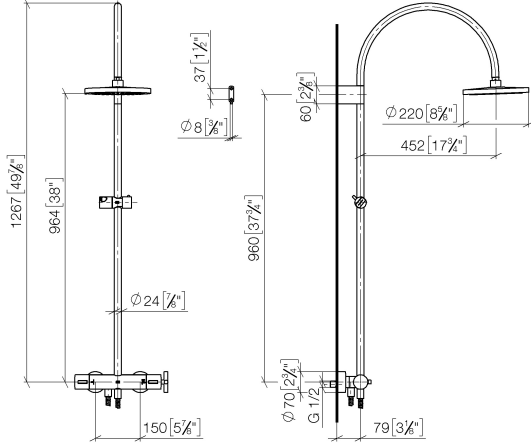

**TARA Shower pipe with shower thermostat without hand shower FlowReduce
220 mm - Brushed Platinum**

TARA

34 458 892

- shower with fixed riser projection 452mm
- Rain shower: PURE RAIN, max. flow rate 7 l/min (at 3 bar)
- Function from: 6 l/min
- rain shower Ø 220 mm
- rain shower with anti-scale system
- rotary diverter with volume control and shut-off function
- slide-on rosettes Ø 70 mm
- height of fittings up to rain shower (bottom edge) 964mm
- height of fittings up to top edge of elbow 1267mm
- gauge 150 mm - 13 mm
- metal shower hose 1750mm with integrated anti-twist protection
- 1/2" connection
- slide bar
- Pipe diameter 23.5 mm
- This product can help a building meet the requirements of Green Building Rating Systems, e.g. LEED®, BREEAM®, DGNB
- WRAS 2204013

**TARA Shower pipe with shower thermostat without hand shower FlowReduce
220 mm - Brushed Platinum**

TARA

34 458 892
mm [inches]
1:10

Flow rate chart

Codes & Standards

DIN 4109

EN 1717

ISO 3822