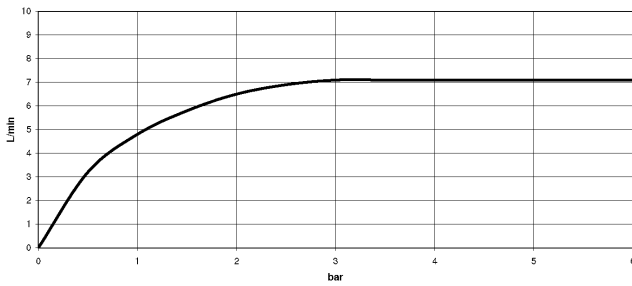

**TARA Shower pipe with shower thermostat without hand shower FlowReduce
220 mm - Brushed Platinum**

TARA

34 458 892
mm [inches]
1:10

Flow rate chart

Codes & Standards

DIN 4109

EN 1717

ISO 3822