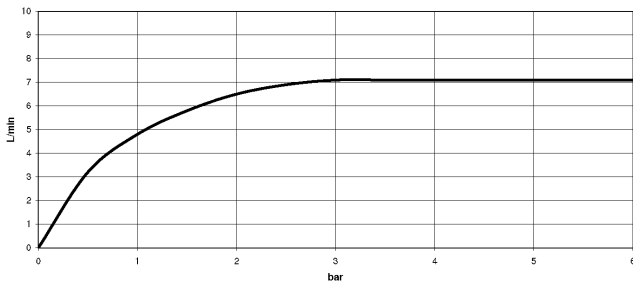

**TARA Shower pipe with shower thermostat without hand shower FlowReduce  
220 mm - Brushed Champagne (22kt Gold)**

TARA

34 458 892

- shower with fixed riser projection 452mm
- Rain shower: PURE RAIN, max. flow rate 7 l/min (at 3 bar)
- Function from: 6 l/min
- rain shower Ø 220 mm
- rain shower with anti-scale system
- rotary diverter with volume control and shut-off function
- slide-on rosettes Ø 70 mm
- height of fittings up to rain shower (bottom edge) 964mm
- height of fittings up to top edge of elbow 1267mm
- gauge 150 mm - 13 mm
- metal shower hose 1750mm with integrated anti-twist protection
- 1/2" connection
- slide bar
- Pipe diameter 23.5 mm
- This product can help a building meet the requirements of Green Building Rating Systems, e.g. LEED®, BREEAM®, DGNB
- WRAS 2204013

**TARA Shower pipe with shower thermostat without hand shower FlowReduce  
220 mm - Brushed Champagne (22kt Gold)**

TARA

34 458 892  
mm [inches]  
1:10

**Flow rate chart**

**Codes & Standards**

DIN 4109

EN 1717