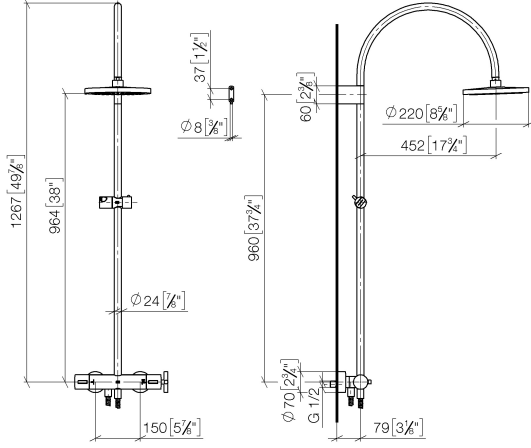

**TARA Shower pipe with shower thermostat without hand shower FlowReduce  
220 mm - Brushed Champagne (22kt Gold)**

TARA

34 458 892

- shower with fixed riser projection 452mm
- Rain shower: PURE RAIN, max. flow rate 7 l/min (at 3 bar)
- Function from: 6 l/min
- rain shower Ø 220 mm
- rain shower with anti-scale system
- rotary diverter with volume control and shut-off function
- slide-on rosettes Ø 70 mm
- height of fittings up to rain shower (bottom edge) 964mm
- height of fittings up to top edge of elbow 1267mm
- gauge 150 mm - 13 mm
- metal shower hose 1750mm with integrated anti-twist protection
- 1/2" connection
- slide bar
- Pipe diameter 23.5 mm
- This product can help a building meet the requirements of Green Building Rating Systems, e.g. LEED®, BREEAM®, DGNB
- WRAS 2204013

**TARA Shower pipe with shower thermostat without hand shower FlowReduce  
220 mm - Brushed Champagne (22kt Gold)**

TARA

34 458 892  
mm [inches]  
1:10

**Flow rate chart**

**Codes & Standards**

DIN 4109

EN 1717

ISO 3822

Scottish Water  
Byelaws

UK Water Supply  
Regulations

Ü-Zeichen

TARA Shower pipe with shower thermostat without hand shower FlowReduce  
220 mm - Brushed Champagne (22kt Gold)

---

TARA

34 458 892

TARA Shower pipe with shower thermostat without hand shower FlowReduce  
220 mm - Brushed Champagne (22kt Gold)

TARA

34 458 892