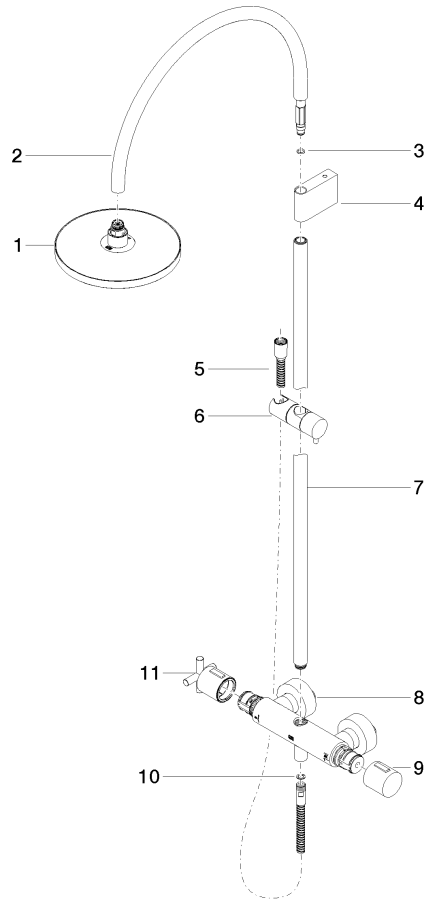

**TARA Shower pipe with shower thermostat without hand shower FlowReduce  
220 mm - Brushed Champagne (22kt Gold)**

TARA

34 458 892

- shower with fixed riser projection 452mm
- Rain shower: PURE RAIN, max. flow rate 7 l/min (at 3 bar)
- Function from: 6 l/min
- rain shower Ø 220 mm
- rain shower with anti-scale system
- rotary diverter with volume control and shut-off function
- slide-on rosettes Ø 70 mm
- height of fittings up to rain shower (bottom edge) 964mm
- height of fittings up to top edge of elbow 1267mm
- gauge 150 mm - 13 mm
- metal shower hose 1750mm with integrated anti-twist protection
- 1/2" connection
- slide bar
- Pipe diameter 23.5 mm
- This product can help a building meet the requirements of Green Building Rating Systems, e.g. LEED®, BREEAM®, DGNB
- WRAS 2204013

**TARA Shower pipe with shower thermostat without hand shower FlowReduce  
220 mm - Brushed Champagne (22kt Gold)**

TARA

34 458 892  
mm [inches]  
1:10

**Flow rate chart**

**Codes & Standards**

DIN 4109

EN 1717

ISO 3822

Scottish Water  
Byelaws

UK Water Supply  
Regulations

Ü-Zeichen

TARA Shower pipe with shower thermostat without hand shower FlowReduce  
220 mm - Brushed Champagne (22kt Gold)

---

TARA

34 458 892

TARA Shower pipe with shower thermostat without hand shower FlowReduce  
220 mm - Brushed Champagne (22kt Gold)

TARA

34 458 892