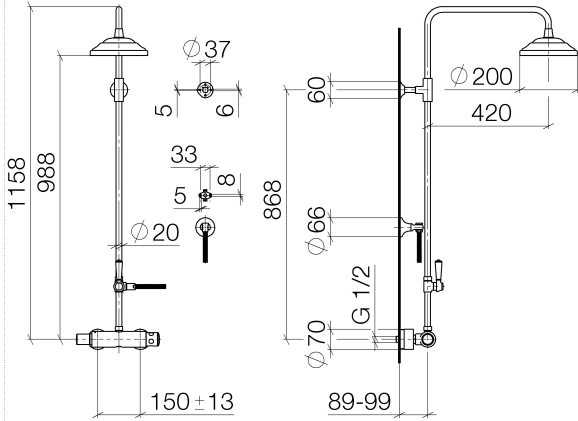

MADISON Showerpipe with shower thermostat without hand shower - Brushed Bronze

MADISON

34 459 360

- shower with fixed riser projection 420mm
- rain shower Ø 200 mm
- rain shower with anti-scale system
- max. rainshower flow 14 l/min
- Function from: 8 l/min
- rotary diverter for fixed-riser shower/hand shower
- height of fittings up to rain shower (bottom edge) 985mm
- height of fittings up to top edge of elbow 1160mm
- two-part push-on rosette Ø 65 mm
- rosette for shower holder Ø 65mm
- rosette for wall mounting Ø 60mm
- gauge 150 mm - 13 mm
- metal shower hose 1250mm with integrated anti-twist protection
- 1/2" connection
- Pipe diameter 20 mm

This article does not include a hand shower!

Intrinsic protection against back flow.

NOTE: The handles must be ordered separately from the fittings!

	Brushed Bronze	34 459 360-42
	Chrome	34 459 360-00
	Brushed Platinum	34 459 360-06
	Platinum	34 459 360-08
	Durabronze (23kt Gold)	34 459 360-09
	Brushed Durabronze (23kt Gold)	34 459 360-28
		34 459 360-39
	Brushed Bronze	34 459 360-42 0050
		34 459 360-43
	Brushed Dark Platinum	34 459 360-99

34 459 360
1:10

Flow rate chart

Codes & Standards

DIN 4109

ISO 3822

Ü-Zeichen

MADISON Showerpipe with shower thermostat without hand shower - Brushed
Bronze

MADISON

34 459 360
Certificates

LGA_38

34 459 360

Parts for other
finishes can be found
here: [Chrome](#)

MADISON Showerpipe with shower thermostat without hand shower - Brushed
Bronze

MADISON

34 459 360

Spare parts list