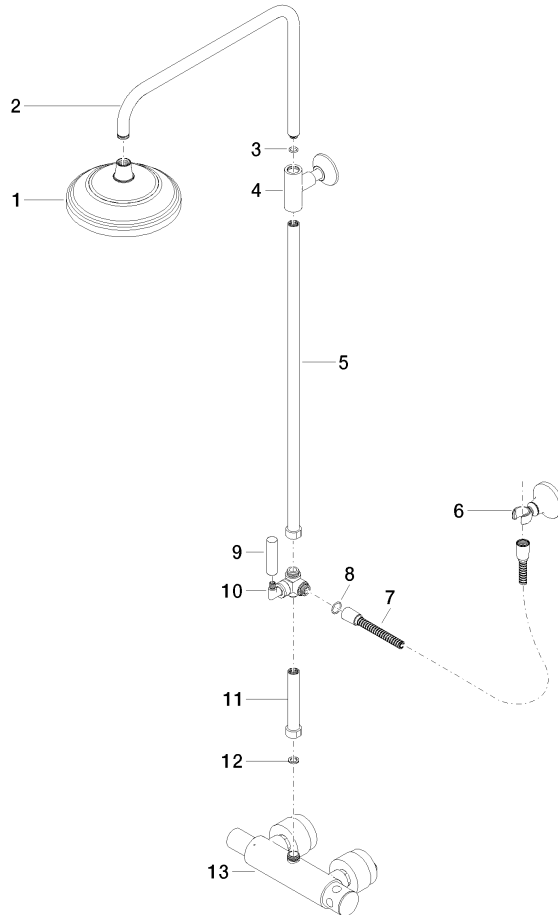

MADISON Showerpipe with shower thermostat without hand shower - Brushed Bronze

MADISON

34 459 360

- shower with fixed riser projection 420mm
- rain shower Ø 200 mm
- rain shower with anti-scale system
- max. rainshower flow 14 l/min
- Function from: 8 l/min
- rotary diverter for fixed-riser shower/hand shower
- height of fittings up to rain shower (bottom edge) 985mm
- height of fittings up to top edge of elbow 1160mm
- two-part push-on rosette Ø 65 mm
- rosette for shower holder Ø 65mm
- rosette for wall mounting Ø 60mm
- gauge 150 mm - 13 mm
- metal shower hose 1250mm with integrated anti-twist protection
- 1/2" connection
- Pipe diameter 20 mm

This article does not include a hand shower!

Intrinsic protection against back flow.

NOTE: The handles must be ordered separately from the fittings!

	Brushed Bronze	34 459 360-42
	Chrome	34 459 360-00
	Brushed Platinum	34 459 360-06
	Platinum	34 459 360-08
	Durabronze (23kt Gold)	34 459 360-09
	Brushed Durabronze (23kt Gold)	34 459 360-28
		34 459 360-39
	Brushed Bronze	34 459 360-42 0050
		34 459 360-43
	Brushed Dark Platinum	34 459 360-99

34 459 360
1:10

Flow rate chart

Codes & Standards

DIN 4109

ISO 3822

Ü-Zeichen

MADISON Showerpipe with shower thermostat without hand shower - Brushed
Bronze

MADISON

34 459 360
Certificates

LGA_38

34 459 360

Parts for other
finishes can be found
here: [Chrome](#)

MADISON Showerpipe with shower thermostat without hand shower - Brushed
Bronze

MADISON

34 459 360

Spare parts list