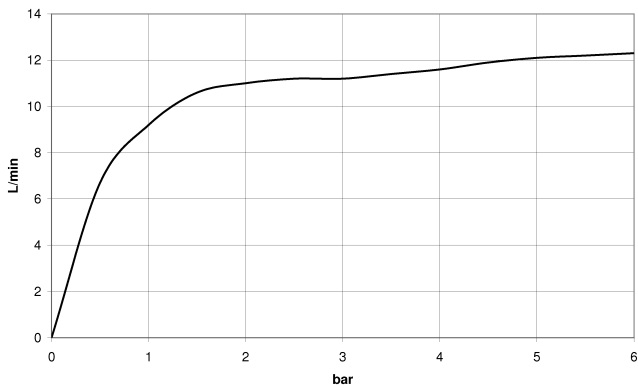

MADISON Showerpipe with shower thermostat without hand shower - Brushed Bronze

MADISON

34 459 360

- shower with fixed riser projection 420mm
- rain shower Ø 200 mm
- rain shower with anti-scale system
- max. rainshower flow 14 l/min
- Function from: 8 l/min
- rotary diverter for fixed-riser shower/hand shower
- height of fittings up to rain shower (bottom edge) 985mm
- height of fittings up to top edge of elbow 1160mm
- two-part push-on rosette Ø 65 mm
- rosette for shower holder Ø 65mm
- rosette for wall mounting Ø 60mm
- gauge 150 mm - 13 mm
- metal shower hose 1250mm with integrated anti-twist protection
- 1/2" connection
- Pipe diameter 20 mm

34 459 360
1:10

Flow rate chart

Codes & Standards

DIN 4109

ISO 3822

Ü-Zeichen

MADISON Showerpipe with shower thermostat without hand shower - Brushed
Bronze

MADISON