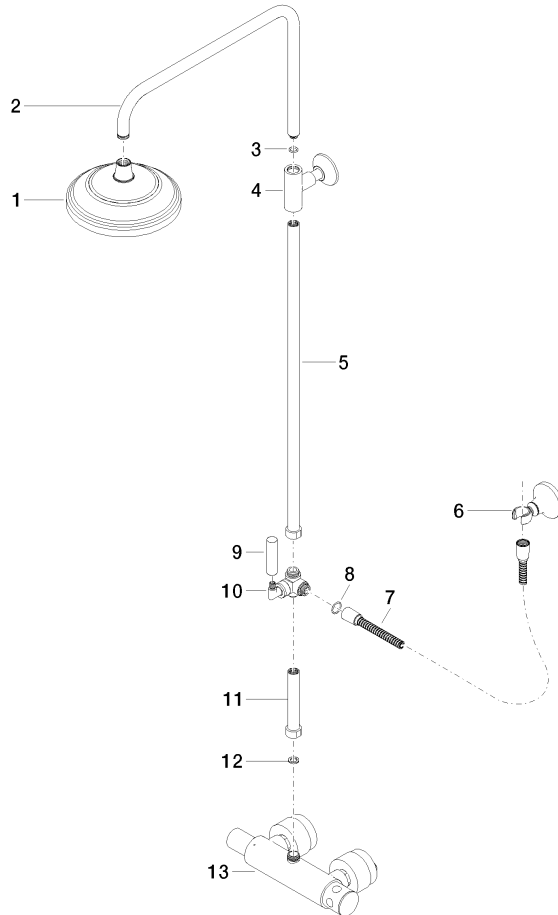

MADISON Showerpipe with shower thermostat without hand shower - Brushed Bronze

MADISON

34 459 360

- shower with fixed riser projection 420mm
- rain shower Ø 200 mm
- rain shower with anti-scale system
- max. rainshower flow 14 l/min
- Function from: 8 l/min
- rotary diverter for fixed-riser shower/hand shower
- height of fittings up to rain shower (bottom edge) 985mm
- height of fittings up to top edge of elbow 1160mm
- two-part push-on rosette Ø 65 mm
- rosette for shower holder Ø 65mm
- rosette for wall mounting Ø 60mm
- gauge 150 mm - 13 mm
- metal shower hose 1250mm with integrated anti-twist protection
- 1/2" connection
- Pipe diameter 20 mm

This article does not include a hand shower!

Intrinsic protection against back flow.

NOTE: The handles must be ordered separately from the fittings!

	Brushed Bronze	34 459 360-42 0050
	Chrome	34 459 360-00
	Brushed Platinum	34 459 360-06
	Platinum	34 459 360-08
	Durabronze (23kt Gold)	34 459 360-09
	Brushed Durabronze (23kt Gold)	34 459 360-28
		34 459 360-39
	Brushed Bronze	34 459 360-42
		34 459 360-43
	Brushed Dark Platinum	34 459 360-99

34 459 360
1:10

Flow rate chart

Codes & Standards

DIN 4109

ISO 3822

Ü-Zeichen

MADISON Showerpipe with shower thermostat without hand shower - Brushed
Bronze

MADISON

34 459 360
Certificates

LGA_38

34 459 360

Parts for other
finishes can be found
here: [Chrome](#)

MADISON Showerpipe with shower thermostat without hand shower - Brushed
Bronze

MADISON

34 459 360

Spare parts list