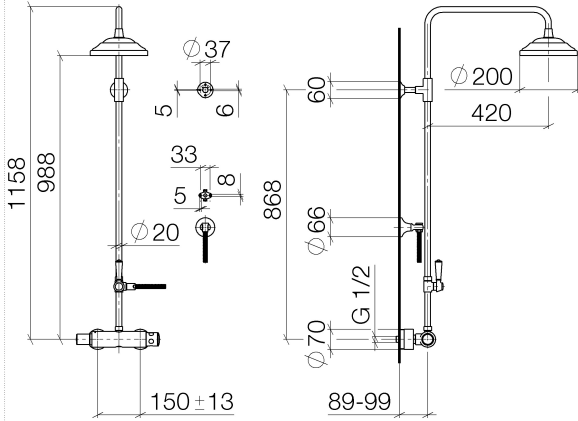

MADISON Showerpipe with shower thermostat without hand shower - Brushed Bronze

MADISON

34 459 360

- shower with fixed riser projection 420mm
- rain shower Ø 200 mm
- rain shower with anti-scale system
- max. rainshower flow 14 l/min
- Function from: 8 l/min
- rotary diverter for fixed-riser shower/hand shower
- height of fittings up to rain shower (bottom edge) 985mm
- height of fittings up to top edge of elbow 1160mm
- two-part push-on rosette Ø 65 mm
- rosette for shower holder Ø 65mm
- rosette for wall mounting Ø 60mm
- gauge 150 mm - 13 mm
- metal shower hose 1250mm with integrated anti-twist protection
- 1/2" connection
- Pipe diameter 20 mm

This article does not include a hand shower!

Intrinsic protection against back flow.

NOTE: The handles must be ordered separately from the fittings!

	Brushed Bronze	34 459 360-42 0050
	Chrome	34 459 360-00
	Brushed Platinum	34 459 360-06
	Platinum	34 459 360-08
	Durabronze (23kt Gold)	34 459 360-09
	Brushed Durabronze (23kt Gold)	34 459 360-28
		34 459 360-39
	Brushed Bronze	34 459 360-42
		34 459 360-43
	Brushed Dark Platinum	34 459 360-99

34 459 360
1:10

Flow rate chart

Codes & Standards

DIN 4109

ISO 3822

Ü-Zeichen

MADISON Showerpipe with shower thermostat without hand shower - Brushed
Bronze

MADISON

34 459 360
Certificates

LGA_38

34 459 360

Parts for other
finishes can be found
here: [Chrome](#)

MADISON Showerpipe with shower thermostat without hand shower - Brushed
Bronze

MADISON

34 459 360

Spare parts list