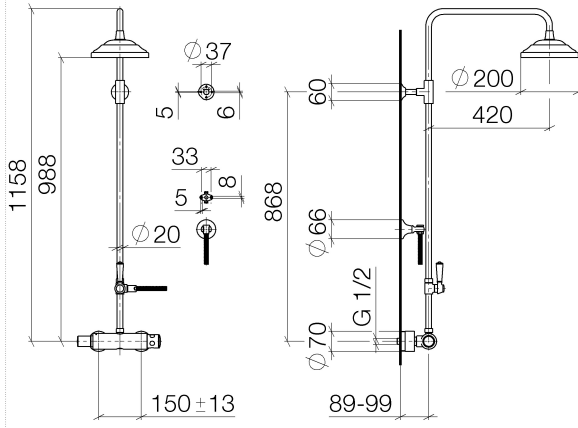

**MADISON Showerpipe with shower thermostat without hand shower - Brushed Dark Platinum**

MADISON

34 459 360

- shower with fixed riser projection 420mm
- rain shower Ø 200 mm
- rain shower with anti-scale system
- max. rainshower flow 14 l/min
- Function from: 8 l/min
- rotary diverter for fixed-riser shower/hand shower
- height of fittings up to rain shower (bottom edge) 985mm
- height of fittings up to top edge of elbow 1160mm
- two-part push-on rosette Ø 65 mm
- rosette for shower holder Ø 65mm
- rosette for wall mounting Ø 60mm
- gauge 150 mm - 13 mm
- metal shower hose 1250mm with integrated anti-twist protection
- 1/2" connection
- Pipe diameter 20 mm

	Brushed Dark Platinum	34 459 360-99
	Chrome	34 459 360-00
	Brushed Platinum	34 459 360-06
	Platinum	34 459 360-08
	Durabrand (23kt Gold)	34 459 360-09
	Brushed Durabrand (23kt Gold)	34 459 360-28

This article does not include a hand shower!

Intrinsic protection against back flow.

NOTE: The handles must be ordered separately from the fittings!

34 459 360  
1:10

**Flow rate chart**

**Certificates**

LGA\_38665.

34 459 360  
Parts for other  
finishes can be found  
here: Chrome

**Spare parts list**

No.	Item Number	Name	Quantity used	Delivery time
1	04 12 05 038 01-99	shower	1	30
2	04 28 22 101 20-99	spout	1	30
3	90 14 10 011 00 90	seal	1	2
4	90 17 11 037 01-99	holder	1	30
5	90 28 22 104 00-99	pipe	1	30
6	90 17 09 045 01-99	diverter	1	30
7	09 30 30 064-99	screw	1	30
8	09 18 20 011-99	base	1	30
9	09 28 22 013 90	pipe	1	2
10	11 170 370-99	MADISON Lever insert - Brushed Dark Platinum	1	30
11	09 30 30 062-99	screw	1	30
12	09 14 10 122 90	seal	1	2
13	28 104 970-99	Metal shower hose 1/2" x 1/2" x 1250 mm - Brushed Dark Platinum	1	2
14	28 050 410-99	holder	1	60
15	90 28 22 103 00-99	pipe	1	30
16	90 14 20 002 00 90	seal	1	2
17	04 17 01 044 01-99	fitting	1	30