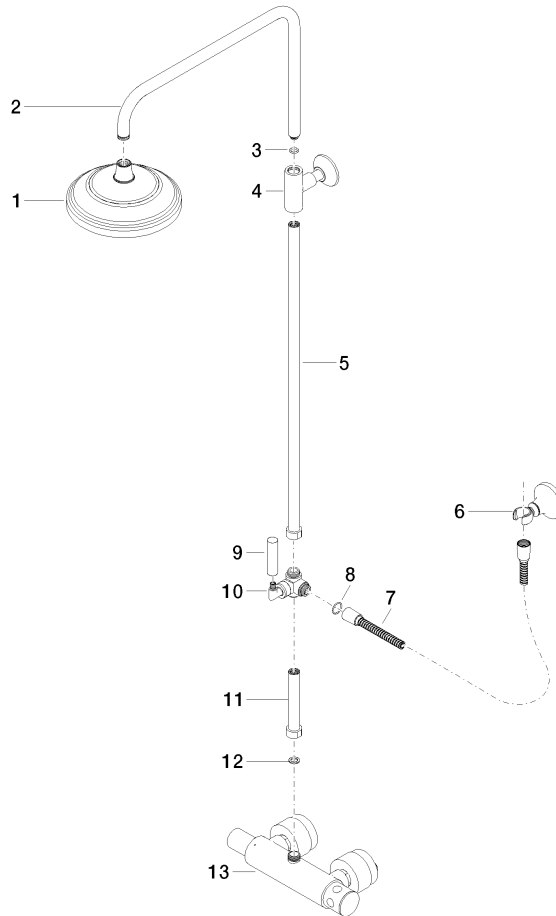

**MADISON Showerpipe with shower thermostat without hand shower - Brushed Dark Platinum**

MADISON

34 459 360

- shower with fixed riser projection 420mm
- rain shower Ø 200 mm
- rain shower with anti-scale system
- max. rainshower flow 14 l/min
- Function from: 8 l/min
- rotary diverter for fixed-riser shower/hand shower
- height of fittings up to rain shower (bottom edge) 985mm
- height of fittings up to top edge of elbow 1160mm
- two-part push-on rosette Ø 65 mm
- rosette for shower holder Ø 65mm
- rosette for wall mounting Ø 60mm
- gauge 150 mm - 13 mm
- metal shower hose 1250mm with integrated anti-twist protection
- 1/2" connection
- Pipe diameter 20 mm

Intrinsic protection against back flow.

NOTE: The handles must be ordered separately from the fittings!

34 459 360  
1:10

**Flow rate chart**

**Certificates**

LGA\_38665.

34 459 360  
Parts for other  
finishes can be found  
here: Chrome

**Spare parts list**

No.	Item Number	Name	Quantity used	Delivery time
1	04 12 05 038 01-99	shower	1	30
2	04 28 22 101 20-99	spout	1	30
3	90 14 10 011 00 90	seal	1	2
4	90 17 11 037 01-99	holder	1	30
5	90 28 22 104 00-99	pipe	1	30
6	90 17 09 045 01-99	diverter	1	30
7	09 30 30 064-99	screw	1	30
8	09 18 20 011-99	base	1	30
9	09 28 22 013 90	pipe	1	2
10	11 170 370-99	MADISON Lever insert - Brushed Dark Platinum	1	30
11	09 30 30 062-99	screw	1	30
12	09 14 10 122 90	seal	1	2
13	28 104 970-99	Metal shower hose 1/2" x 1/2" x 1250 mm - Brushed Dark Platinum	1	2
14	28 050 410-99	holder	1	60
15	90 28 22 103 00-99	pipe	1	30
16	90 14 20 002 00 90	seal	1	2
17	04 17 01 044 01-99	fitting	1	30