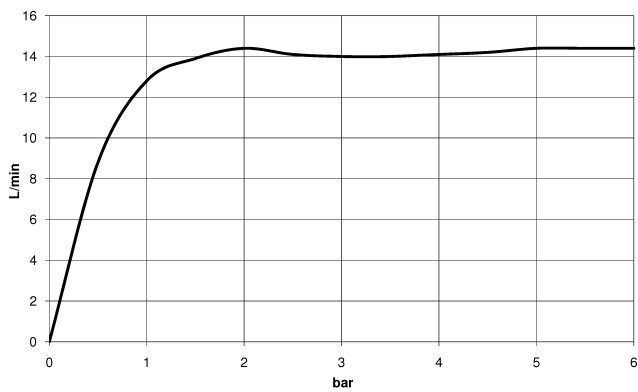

**MADISON Showerpipe with shower thermostat without hand shower - Brushed Dark Platinum**

MADISON

34 459 360

- shower with fixed riser projection 420mm
- rain shower Ø 200 mm
- rain shower with anti-scale system
- max. rainshower flow 14 l/min
- Function from: 8 l/min
- rotary diverter for fixed-riser shower/hand shower
- height of fittings up to rain shower (bottom edge) 985mm
- height of fittings up to top edge of elbow 1160mm
- two-part push-on rosette Ø 65 mm
- rosette for shower holder Ø 65mm
- rosette for wall mounting Ø 60mm
- gauge 150 mm - 13 mm
- metal shower hose 1250mm with integrated anti-twist protection
- 1/2" connection
- Pipe diameter 20 mm

Intrinsic protection against back flow.

NOTE: The handles must be ordered separately from the fittings!

34 459 360  
1:10

**Flow rate chart**

**Certificates**

LGA\_38665.

34 459 360  
Parts for other  
finishes can be found  
here: Chrome