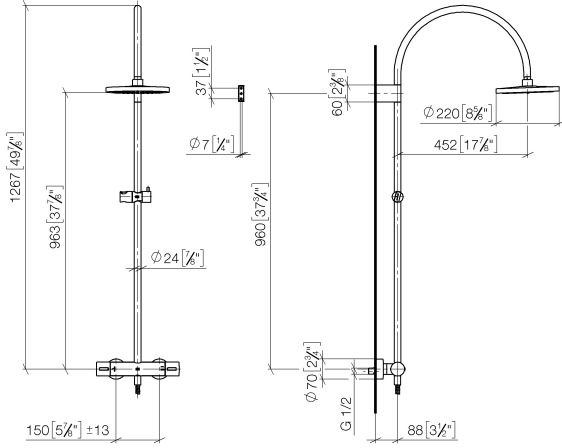

**Showerpipe with shower thermostat without hand shower FlowReduce 220 mm
- Brushed Platinum**

TARA

34 459 892

Fits: TARA, VAIA, META

- shower with fixed riser projection 452mm
- overhead shower: rain flow
- rain shower Ø 220 mm
- rain shower with anti-scale system
- max. rainshower flow 7 l/min
- rotary diverter with volume control and shut-off function
- slide-on rosettes Ø 70 mm
- height of fittings up to rain shower (bottom edge) 963mm
- height of fittings up to top edge of elbow 1267mm
- gauge 150 mm - 13 mm
- metal shower hose 1750mm with integrated anti-twist protection
- 1/2" connection
- slide bar
- Pipe diameter 23.5 mm
- quick clearing
- This product can help a building meet the requirements of Green Building Rating Systems, e.g. LEED®, BREEAM®, DGNB
- WRAS 2204013

**Showerpipe with shower thermostat without hand shower FlowReduce 220 mm
- Brushed Platinum**

TARA

34 459 892
mm [inches]
M 1:10

Flow rate chart

Codes & Standards

DIN 4109

EN 1717

ISO 3822

Belgaqua_21-032-2 LGA_38

Showerpipe with shower thermostat without hand shower FlowReduce 220 mm - Brushed Platinum

TARA

34 459 892

Product version up to 9/10/2020

Product version from 9/10/2020

Parts for other
finishes can be found
here: [Chrome](#)

Showerpipe with shower thermostat without hand shower FlowReduce 220 mm
- Brushed Platinum

TARA

34 459 892

Spare parts list

Product version up to 9/10/2020

Product version from 9/10/2020

No.	Item Number	Name	Quantity used	Delivery time
	04 12 05 092 00-06	shower	15	10