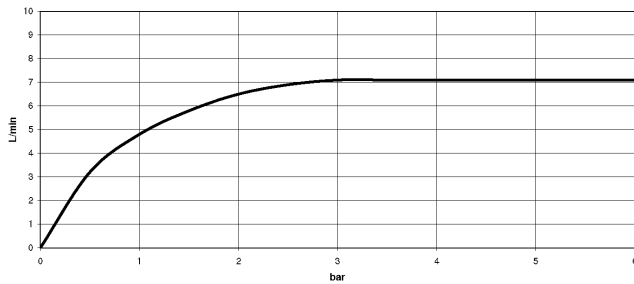

**Showerpipe with shower thermostat without hand shower FlowReduce 220 mm
- Brushed Platinum**

TARA

34 459 892
mm [inches]
M 1:10

Flow rate chart

Codes & Standards

DIN 4109

EN 1717

ISO 3822