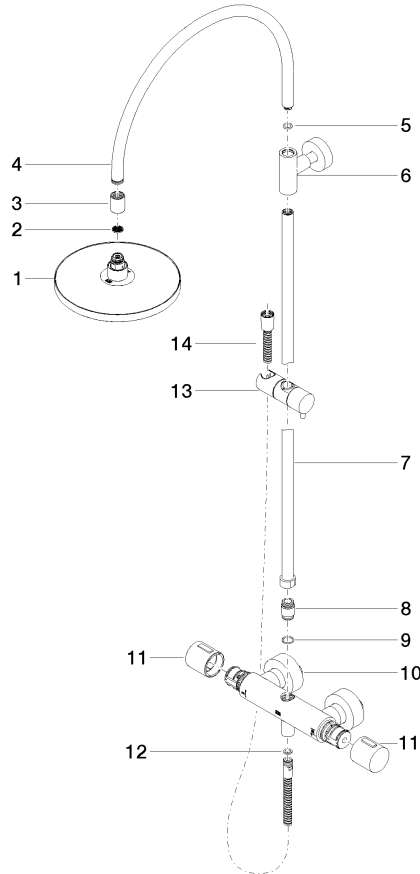

**Showerpipe with shower thermostat without hand shower FlowReduce 220 mm
- Brushed Platinum**

TARA

34 459 892
mm [inches]
M 1:10

Flow rate chart

Codes & Standards

DIN 4109

EN 1717

ISO 3822

Scottish Water
Byelaws

UK Water Supply
Regulations

Ü-Zeichen

Showerpipe with shower thermostat without hand shower FlowReduce 220 mm
- Brushed Platinum

TARA

34 459 892

Certificates

WRAS_2204

Belgaqua_21-032-2 LGA_38

Showerpipe with shower thermostat without hand shower FlowReduce 220 mm - Brushed Platinum

TARA

34 459 892

Product version up to 9/10/2020

Product version from 9/10/2020

Parts for other
finishes can be found
here: [Chrome](#)

Showerpipe with shower thermostat without hand shower FlowReduce 220 mm
- Brushed Platinum

TARA

34 459 892

Spare parts list

Product version up to 9/10/2020

Product version from 9/10/2020

No.	Item Number	Name	Quantity used	Delivery time
	04 12 05 092 00-06	shower	15	10