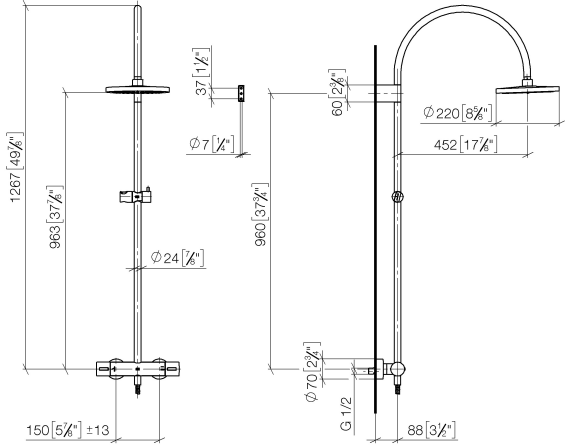

**Showerpipe with shower thermostat without hand shower FlowReduce 220 mm
- Brushed Light Gold**

TARA

34 459 892

Fits: TARA, VAIA, META

- shower with fixed riser projection 452mm
- overhead shower: rain flow
- rain shower Ø 220 mm
- rain shower with anti-scale system
- max. rainshower flow 7 l/min
- rotary diverter with volume control and shut-off function
- slide-on rosettes Ø 70 mm
- height of fittings up to rain shower (bottom edge) 963mm
- height of fittings up to top edge of elbow 1267mm
- gauge 150 mm - 13 mm
- metal shower hose 1750mm with integrated anti-twist protection
- 1/2" connection
- slide bar
- Pipe diameter 23.5 mm
- quick clearing
- This product can help a building meet the requirements of Green Building Rating Systems, e.g. LEED®, BREEAM®, DGNB
- WRAS 2204013

**Showerpipe with shower thermostat without hand shower FlowReduce 220 mm
- Brushed Light Gold**

TARA

34 459 892
mm [inches]
M 1:10

Flow rate chart

Codes & Standards

DIN 4109

ISO 3822

Scottish Water
Byelaws

UK Water Supply
Regulations

Ü-Zeichen

Showerpipe with shower thermostat without hand shower FlowReduce 220 mm
- Brushed Light Gold

TARA

34 459 892

Certificates

WRAS_2204

LGA_38

Showerpipe with shower thermostat without hand shower FlowReduce 220 mm
- Brushed Light Gold

TARA

34 459 892

Product version from 9/10/2020

Parts for other
finishes can be found
here: [Chrome](#)

Showerpipe with shower thermostat without hand shower FlowReduce 220 mm
- Brushed Light Gold