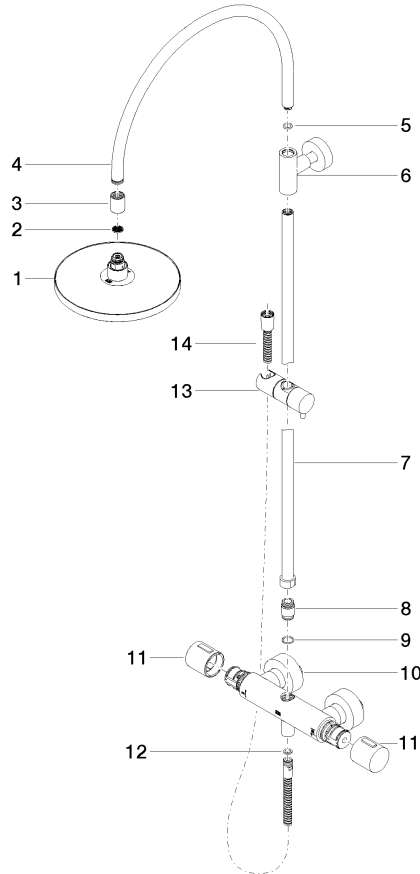

**Showerpipe with shower thermostat without hand shower FlowReduce 220 mm
- Brushed Durabronz (23kt Gold)**

TARA

34 459 892
mm [inches]
M 1:10

Flow rate chart

Codes & Standards

DIN 4109

EN 1717

ISO 3822

Scottish Water
Byelaws

UK Water Supply
Regulations

Ü-Zeichen

Showerpipe with shower thermostat without hand shower FlowReduce 220 mm
- Brushed Durabron (23kt Gold)

TARA

34 459 892

Certificates

WRAS_2204

Belgaqua_21-032-2 LGA_38

Showerpipe with shower thermostat without hand shower FlowReduce 220 mm
- Brushed Durabronz (23kt Gold)

TARA

34 459 892

Product version up to 9/10/2020

Product version from 9/10/2020

Parts for other
finishes can be found
here: [Chrome](#)

Showerpipe with shower thermostat without hand shower FlowReduce 220 mm
- Brushed Durabronze (23kt Gold)

TARA

34 459 892

Spare parts list

Product version up to 9/10/2020