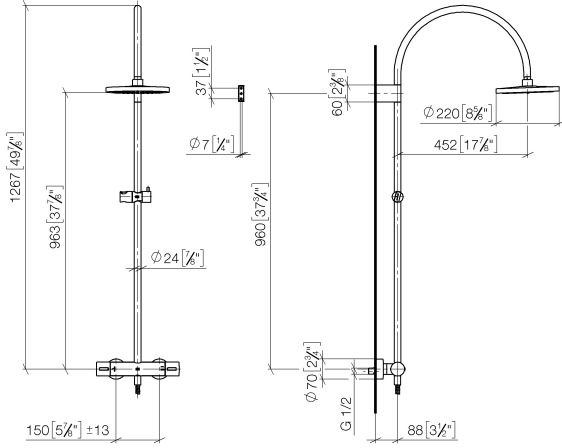

**Showerpipe with shower thermostat without hand shower FlowReduce 220 mm
- Brushed Durabronz (23kt Gold)**

TARA

34 459 892

Fits: TARA, VAIA, META

- shower with fixed riser projection 452mm
- overhead shower: rain flow
- rain shower Ø 220 mm
- rain shower with anti-scale system
- max. rainshower flow 7 l/min
- rotary diverter with volume control and shut-off function
- slide-on rosettes Ø 70 mm
- height of fittings up to rain shower (bottom edge) 963mm
- height of fittings up to top edge of elbow 1267mm
- gauge 150 mm - 13 mm
- metal shower hose 1750mm with integrated anti-twist protection
- 1/2" connection
- slide bar
- Pipe diameter 23.5 mm
- quick clearing
- This product can help a building meet the requirements of Green Building Rating Systems, e.g. LEED®, BREEAM®, DGNB
- WRAS 2204013

**Showerpipe with shower thermostat without hand shower FlowReduce 220 mm
- Brushed Durabronz (23kt Gold)**

TARA

34 459 892
mm [inches]
M 1:10

Flow rate chart

Codes & Standards

DIN 4109

EN 1717

ISO 3822

Belgaqua_21-032-2 LGA_38

Showerpipe with shower thermostat without hand shower FlowReduce 220 mm
- Brushed Durabronz (23kt Gold)

TARA

34 459 892

Product version up to 9/10/2020

Product version from 9/10/2020