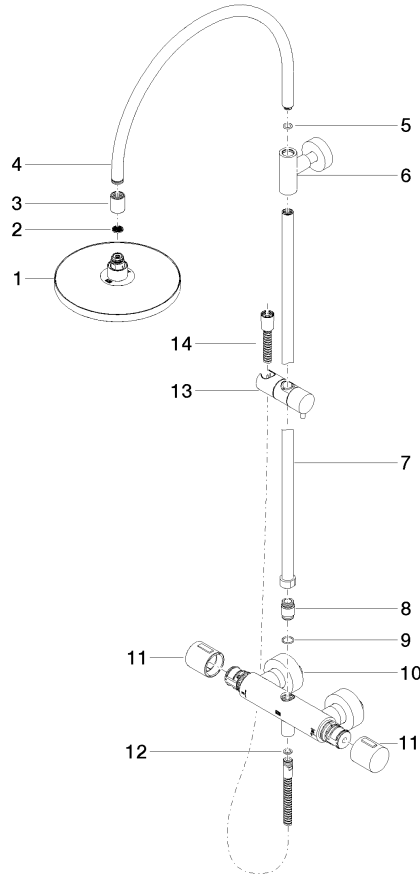

**Showerpipe with shower thermostat without hand shower FlowReduce 220 mm  
- Matte Black**

TARA

34 459 892  
mm [inches]  
M 1:10

**Flow rate chart**

**Codes & Standards**

DIN 4109

EN 1717

ISO 3822

Scottish Water  
Byelaws

UK Water Supply  
Regulations

Ü-Zeichen

Showerpipe with shower thermostat without hand shower FlowReduce 220 mm  
- Matte Black

---

TARA

34 459 892

Certificates

---

WRAS\_2204

Belgaqua\_21-032-2 LGA\_38

Showerpipe with shower thermostat without hand shower FlowReduce 220 mm  
- Matte Black

TARA

34 459 892

Product version up to 9/10/2020

**Product version from 9/10/2020**

Parts for other  
finishes can be found  
here: [Chrome](#)

Showerpipe with shower thermostat without hand shower FlowReduce 220 mm  
- Matte Black

---

TARA

34 459 892

Spare parts list

Product version up to 9/10/2020