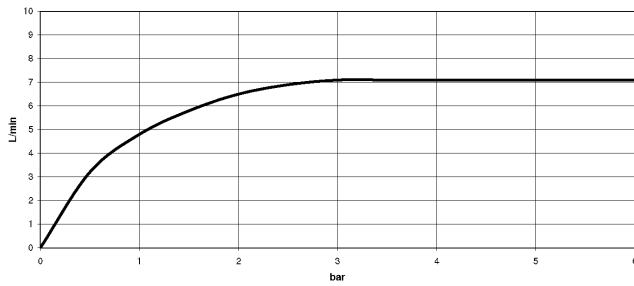

**Showerpipe with shower thermostat without hand shower FlowReduce 220 mm  
- Matte Black**

TARA

34 459 892  
mm [inches]  
M 1:10

**Flow rate chart**

**Codes & Standards**

DIN 4109

EN 1717

ISO 3822