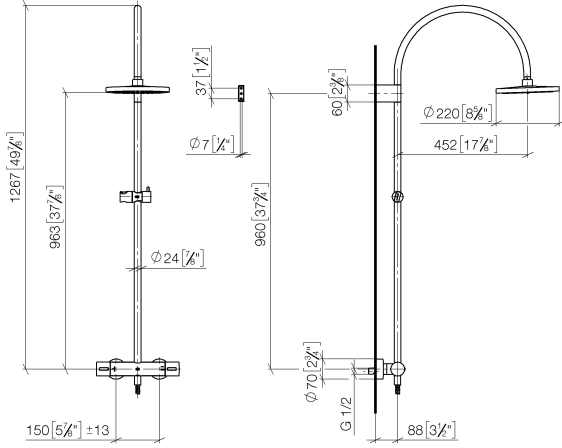

**Showerpipe with shower thermostat without hand shower FlowReduce 220 mm  
- Matte Black**

TARA

34 459 892

Fits: TARA, VAIA, META

- shower with fixed riser projection 452mm
- overhead shower: rain flow
- rain shower Ø 220 mm
- rain shower with anti-scale system
- max. rainshower flow 7 l/min
- rotary diverter with volume control and shut-off function
- slide-on rosettes Ø 70 mm
- height of fittings up to rain shower (bottom edge) 963mm
- height of fittings up to top edge of elbow 1267mm
- gauge 150 mm - 13 mm
- metal shower hose 1750mm with integrated anti-twist protection
- 1/2" connection
- slide bar
- Pipe diameter 23.5 mm
- quick clearing
- This product can help a building meet the requirements of Green Building Rating Systems, e.g. LEED®, BREEAM®, DGNB
- WRAS 2204013

**Showerpipe with shower thermostat without hand shower FlowReduce 220 mm  
- Matte Black**

TARA

34 459 892  
mm [inches]  
M 1:10

**Flow rate chart**

**Codes & Standards**

DIN 4109

EN 1717

ISO 3822