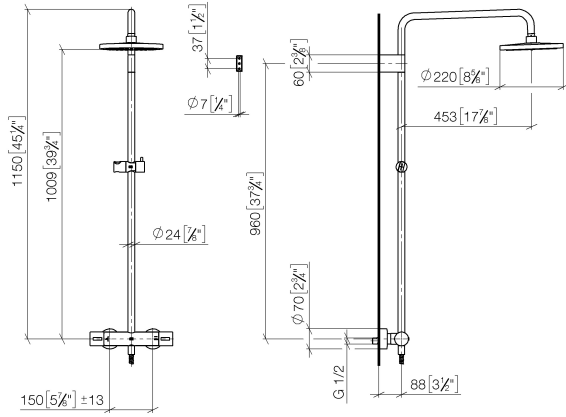

**Showerpipe with shower thermostat without hand shower FlowReduce -
Champagne (22kt Gold)**

IMO

34 459 979

Fits: IMO, LULU, TARA, LISSÉ, VAIA, META

- shower with fixed riser projection 453mm
- overhead shower: rain flow
- rain shower Ø 220 mm
- rain shower with anti-scale system
- max. rainshower flow 7 l/min
- rotary diverter with volume control and shut-off function
- slide-on rosettes Ø 70 mm
- height of fittings up to rain shower (bottom edge) 1009mm
- height of fittings up to top edge of elbow 1150mm
- gauge 150 mm - 13 mm
- metal shower hose 1750mm with integrated anti-twist protection
- 1/2" connection
- slide bar
- Pipe diameter 23.5 mm
- quick clearing
- This product can help a building meet the requirements of Green Building Rating Systems, e.g. LEED®, BREEAM®, DGNB
- WRAS 2204013

**Showerpipe with shower thermostat without hand shower FlowReduce -
Champagne (22kt Gold)**

34 459 979
mm [inches]
1:10

Flow rate chart

Codes & Standards

DIN 4109

EN 1111

ISO 3822

Scottish Water
Byelaws

UK Water Supply
Regulations

Ü-Zeichen

Showerpipe with shower thermostat without hand shower FlowReduce -
Champagne (22kt Gold)

IMO

34 459 979

Certificates

WRAS_2204

DVGW_DW-
6509DN0

IMO

34 459 979

Spare parts list

Product version from 4/1/2024

No.	Item Number	Name	Quantity used	Delivery time
	90 12 05 092 20-47	shower	11	30