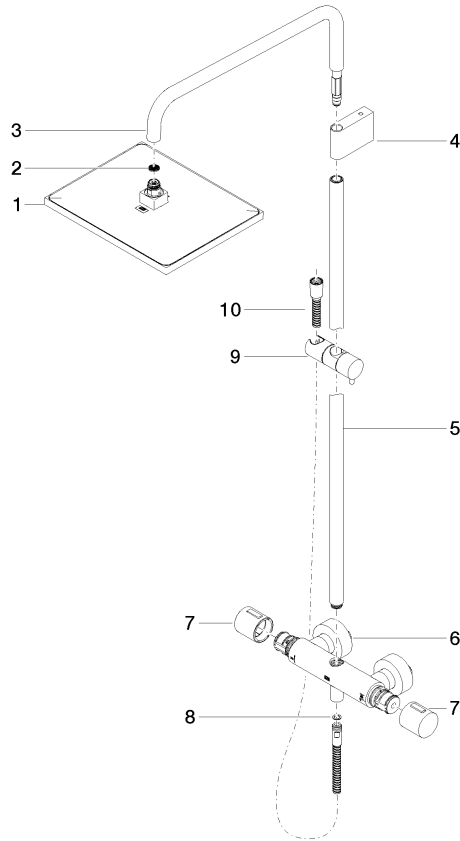

34 459 980

Fits: IMO, MEM, CL.1, CYO

- shower with fixed riser projection 453mm
- overhead shower: rain flow
- rain shower 300 x 240mm
- rain shower with anti-scale system
- max. rainshower flow 20 l/min
- Function from: 12 l/min
- rotary diverter with volume control and shut-off function
- slide-on rosettes Ø 70 mm
- height of fittings up to rain shower (bottom edge) 1009mm
- height of fittings up to top edge of elbow 1150mm
- gauge 150 mm - 13 mm
- metal shower hose 1750mm with integrated anti-twist protection
- 1/2" connection
- slide bar
- Pipe diameter 23.5 mm
- quick clearing
- WRAS 2204013

34 459 980

mm [inches]
1:10

Flow rate chart

Codes & Standards

DIN 4109

EN 1717

ISO 3822

Scottish Water
Byelaws

UK Water Supply
Regulations

Ü-Zeichen

Showerpipe with shower thermostat without hand shower - Platinum

IMO

34 459 980

Certificates

WRAS_2204

LGA_38

Belgaqua_21-032-2

34 459 980

Product version from 6/1/2024

Parts for other finishes can be found here: [Chrome](#)

Showerpipe with shower thermostat without hand shower - Platinum

IMO

34 459 980

Spare parts list