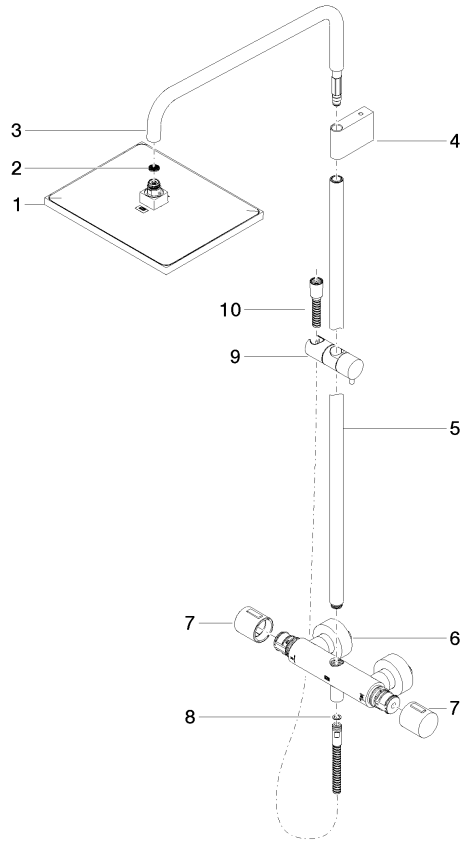

34 459 980

Fits: IMO, MEM, CL.1, CYO

- shower with fixed riser projection 453mm
- overhead shower: rain flow
- rain shower 300 x 240mm
- rain shower with anti-scale system
- max. rainshower flow 20 l/min
- Function from: 12 l/min
- rotary diverter with volume control and shut-off function
- slide-on rosettes Ø 70 mm
- height of fittings up to rain shower (bottom edge) 1009mm
- height of fittings up to top edge of elbow 1150mm
- gauge 150 mm - 13 mm
- metal shower hose 1750mm with integrated anti-twist protection
- 1/2" connection
- slide bar
- Pipe diameter 23.5 mm
- quick clearing
- WRAS 2204013

	Hand shower - Brushed Light Gold	28 017 979-27
---	---	---------------

34 459 980

mm [inches]
1:10

Flow rate chart

Codes & Standards

DIN 4109

ISO 3822

Scottish Water
Byelaws

UK Water Supply
Regulations

Ü-Zeichen

Showerpipe with shower thermostat without hand shower - Brushed Light Gold

IMO

34 459 980

Certificates

WRAS_2204

LGA_38

34 459 980

Product version from 6/1/2024

Parts for other finishes can be found here: [Chrome](#)

Showerpipe with shower thermostat without hand shower - Brushed Light Gold

IMO

34 459 980

Spare parts list

Product version from 6/1/2024