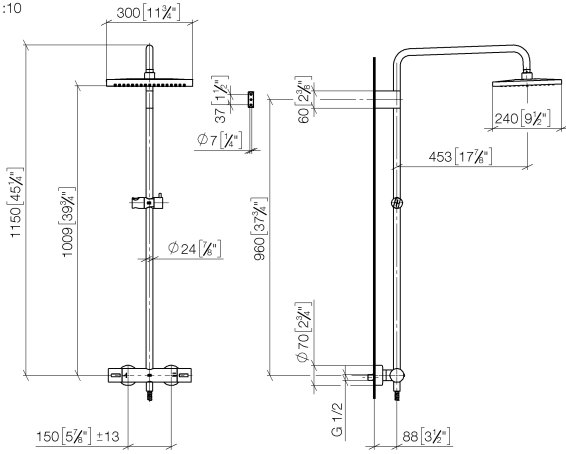

**Showerpipe with shower thermostat without hand shower - Brushed Durabronz
(23kt Gold)**

IMO

34 459 980

Fits: IMO, MEM, CL.1, CYO

- shower with fixed riser projection 453mm
- overhead shower: rain flow
- rain shower 300 x 240mm
- rain shower with anti-scale system
- max. rainshower flow 20 l/min
- Function from: 12 l/min
- rotary diverter with volume control and shut-off function
- slide-on rosettes Ø 70 mm
- height of fittings up to rain shower (bottom edge) 1009mm
- height of fittings up to top edge of elbow 1150mm
- gauge 150 mm - 13 mm
- metal shower hose 1750mm with integrated anti-twist protection
- 1/2" connection
- slide bar
- Pipe diameter 23.5 mm
- quick clearing
- WRAS 2204013

**Showerpipe with shower thermostat without hand shower - Brushed Durabronz
(23kt Gold)**

34 459 980
mm [inches]
1:10

Flow rate chart

Codes & Standards

DIN 4109

EN 1717

ISO 3822

Scottish Water
Byelaws