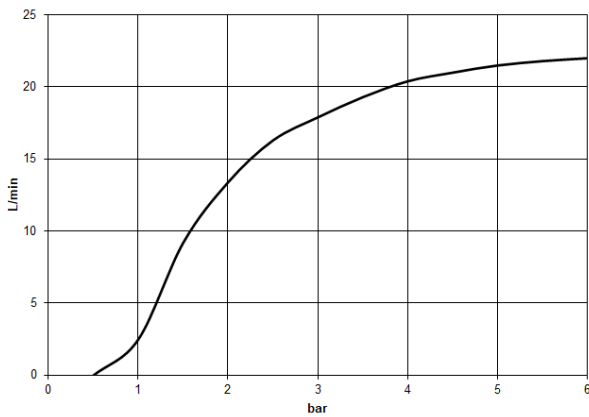

**Showerpipe with shower thermostat without hand shower - Brushed Durabronz
(23kt Gold)**

34 459 980
mm [inches]
1:10

Flow rate chart

Codes & Standards

DIN 4109

EN 1717

ISO 3822

Scottish Water
Byelaws