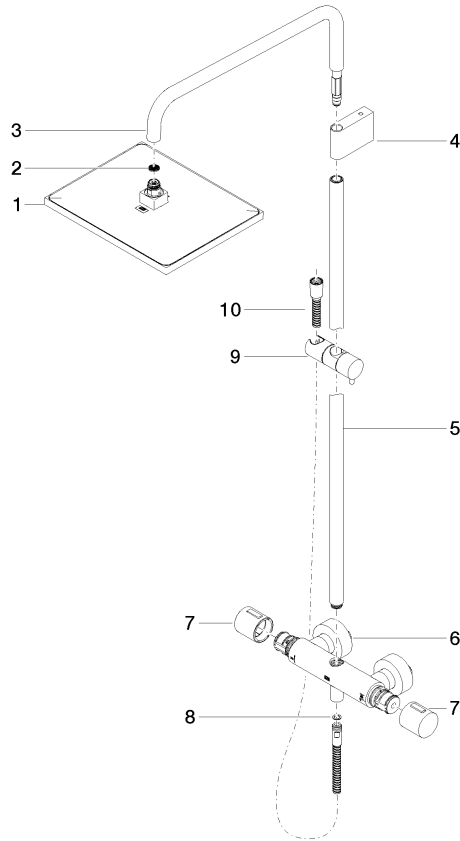

**Showerpipe with shower thermostat without hand shower - Brushed Durabronz
(23kt Gold)**

IMO

34 459 980

Fits: IMO, MEM, CL.1, CYO

- shower with fixed riser projection 453mm
- overhead shower: rain flow
- rain shower 300 x 240mm
- rain shower with anti-scale system
- max. rainshower flow 20 l/min
- Function from: 12 l/min
- rotary diverter with volume control and shut-off function
- slide-on rosettes Ø 70 mm
- height of fittings up to rain shower (bottom edge) 1009mm
- height of fittings up to top edge of elbow 1150mm
- gauge 150 mm - 13 mm
- metal shower hose 1750mm with integrated anti-twist protection
- 1/2" connection
- slide bar
- Pipe diameter 23.5 mm
- quick clearing
- WRAS 2204013

**Showerpipe with shower thermostat without hand shower - Brushed Durabronz
(23kt Gold)**

34 459 980
mm [inches]
1:10

Flow rate chart

Codes & Standards

DIN 4109

EN 1717

ISO 3822

Scottish Water
Byelaws

Belgaqua_21-032-2

Showerpipe with shower thermostat without hand shower - Brushed Durabronz (23kt Gold)

IMO

34 459 980

Product version from 6/1/2024

Parts for other finishes can be found here: [Chrome](#)

Showerpipe with shower thermostat without hand shower - Brushed Durabrass
(23kt Gold)

IMO

34 459 980

Spare parts list

Product version from 6/1/2024

No.	Item Number	Name	Quantity used	Delivery time
	04 12 05 063 00-28	shower	11	20