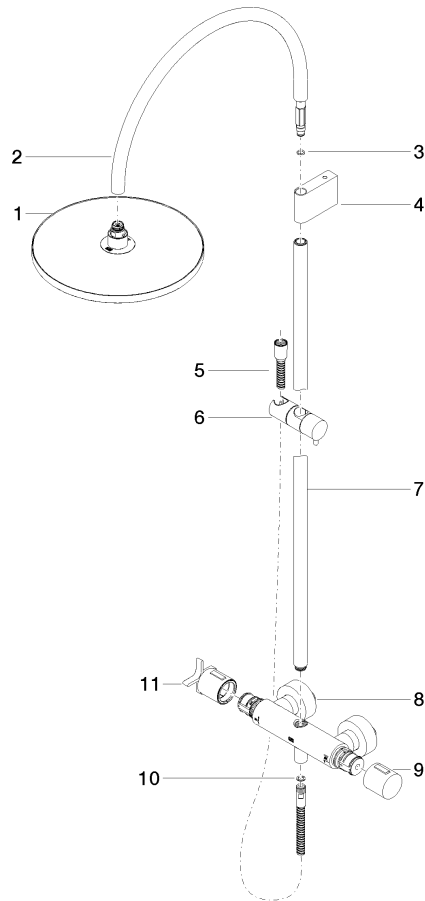

VAIA Shower pipe with shower thermostat without hand shower - Brushed
Bronze

VAIA

34 460 809

Parts for other
finishes can be found
here: [Chrome](#)