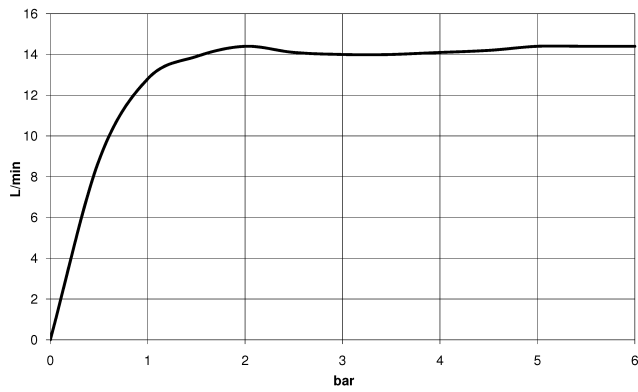

**VAIA Shower pipe with shower thermostat without hand shower - Brushed Bronze**

VAIA

34 460 809

- shower with fixed riser projection 452mm
- overhead shower: rain flow
- rain shower Ø 300 mm
- rain shower with anti-scale system
- max. rainshower flow 14 l/min
- Function from: 10 l/min
- rotary diverter with volume control and shut-off function
- slide-on rosettes Ø 70 mm
- height of fittings up to rain shower (bottom edge) 964mm
- height of fittings up to top edge of elbow 1267mm
- gauge 150 mm - 13 mm
- metal shower hose 1750mm with integrated anti-twist protection
- 1/2" connection
- slide bar
- Pipe diameter 23.5 mm

This article does not include a hand shower!  
Intrinsic protection against back flow.

	Brushed Bronze	34 460 809-42
	Chrome	34 460 809-00
	Brushed Platinum	34 460 809-06
	Platinum	34 460 809-08
	Dark Chrome	34 460 809-19
	Brushed Durabronze (23kt Gold)	34 460 809-28
	Brushed Champagne (22kt Gold)	34 460 809-46
	Champagne (22kt Gold)	34 460 809-47
	Brushed Dark Platinum	34 460 809-99

34 460 809

mm [inches]

1:10

**Flow rate chart**

**Codes & Standards**

DIN 4109

EN 1717

ISO 3822