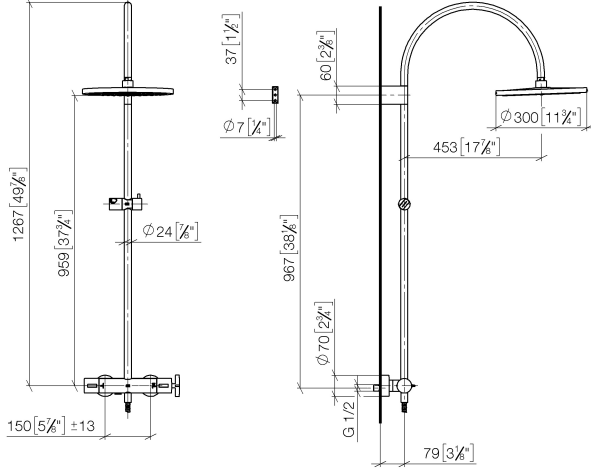

**VAIA Shower pipe with shower thermostat without hand shower - Brushed Bronze**

VAIA

34 460 809

- shower with fixed riser projection 452mm
- overhead shower: rain flow
- rain shower Ø 300 mm
- rain shower with anti-scale system
- max. rainshower flow 14 l/min
- Function from: 10 l/min
- rotary diverter with volume control and shut-off function
- slide-on rosettes Ø 70 mm
- height of fittings up to rain shower (bottom edge) 964mm
- height of fittings up to top edge of elbow 1267mm
- gauge 150 mm - 13 mm
- metal shower hose 1750mm with integrated anti-twist protection
- 1/2" connection
- slide bar
- Pipe diameter 23.5 mm

This article does not include a hand shower!  
Intrinsic protection against back flow.

	Brushed Bronze	34 460 809-42
	Chrome	34 460 809-00
	Brushed Platinum	34 460 809-06
	Platinum	34 460 809-08
	Dark Chrome	34 460 809-19
	Brushed Durabronze (23kt Gold)	34 460 809-28
	Brushed Champagne (22kt Gold)	34 460 809-46
	Champagne (22kt Gold)	34 460 809-47
	Brushed Dark Platinum	34 460 809-99

34 460 809

mm [inches]

1:10

**Flow rate chart**

**Codes & Standards**

DIN 4109

EN 1717

ISO 3822

---

VAIA

34 460 809

**Spare parts list**

No.	Item Number	Name	Quantity used	Delivery time
	04 12 05 091 00-42	shower	11	60