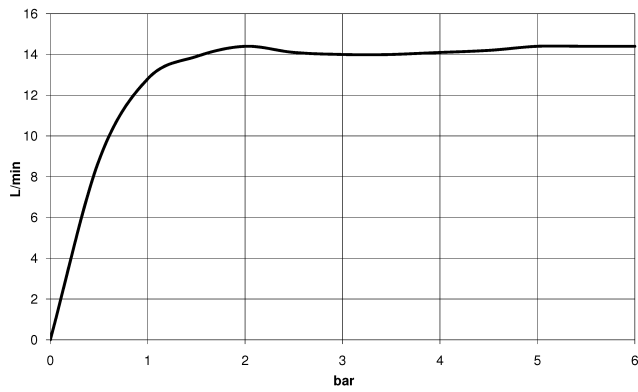

VAIA Shower pipe with shower thermostat without hand shower - Brushed Dark Platinum

VAIA

34 460 809

- shower with fixed riser projection 452mm
- overhead shower: rain flow
- rain shower Ø 300 mm
- rain shower with anti-scale system
- max. rainshower flow 14 l/min
- Function from: 10 l/min
- rotary diverter with volume control and shut-off function
- slide-on rosettes Ø 70 mm
- height of fittings up to rain shower (bottom edge) 964mm
- height of fittings up to top edge of elbow 1267mm
- gauge 150 mm - 13 mm
- metal shower hose 1750mm with integrated anti-twist protection
- 1/2" connection
- slide bar
- Pipe diameter 23.5 mm

This article does not include a hand shower!
Intrinsic protection against back flow.

	Brushed Dark Platinum	34 460 809-99
	Chrome	34 460 809-00
	Brushed Platinum	34 460 809-06
	Platinum	34 460 809-08
	Dark Chrome	34 460 809-19
	Brushed Durabronze (23kt Gold)	34 460 809-28
	Brushed Bronze	34 460 809-42
	Brushed Champagne (22kt Gold)	34 460 809-46
	Champagne (22kt Gold)	34 460 809-47

34 460 809

mm [inches]

1:10

Flow rate chart

Codes & Standards

DIN 4109

EN 1717

ISO 3822