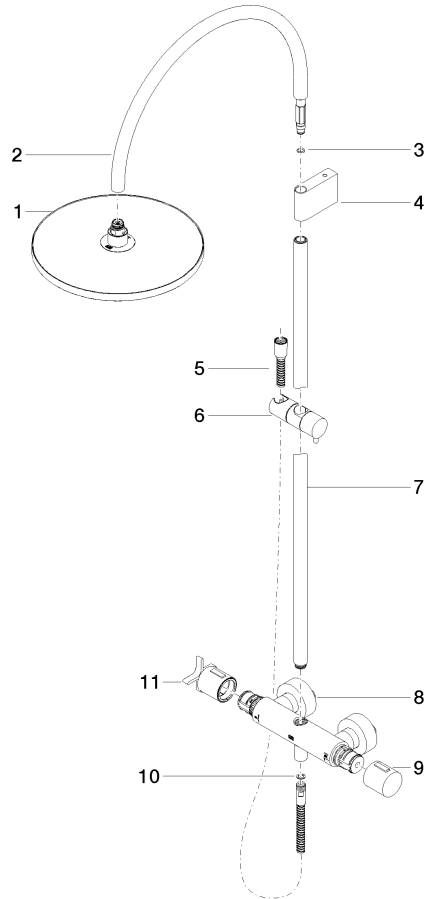

VAIA Shower pipe with shower thermostat without hand shower - Brushed Dark Platinum

VAIA

34 460 809

- shower with fixed riser projection 452mm
- overhead shower: rain flow
- rain shower Ø 300 mm
- rain shower with anti-scale system
- max. rainshower flow 14 l/min
- Function from: 10 l/min
- rotary diverter with volume control and shut-off function
- slide-on rosettes Ø 70 mm
- height of fittings up to rain shower (bottom edge) 964mm
- height of fittings up to top edge of elbow 1267mm
- gauge 150 mm - 13 mm
- metal shower hose 1750mm with integrated anti-twist protection
- 1/2" connection
- slide bar
- Pipe diameter 23.5 mm

34 460 809

mm [inches]

1:10

Flow rate chart

Codes & Standards

DIN 4109

EN 1717

ISO 3822

Ü-Zeichen

VAIA Shower pipe with shower thermostat without hand shower - Brushed Dark
Platinum

VAIA

34 460 809

Certificates

Belgaqua_24-006-2 LGA_38

34 460 809

Parts for other
finishes can be found
here: [Chrome](#)

VAIA Shower pipe with shower thermostat without hand shower - Brushed Dark
Platinum

VAIA

34 460 809

Spare parts list

No.	Item Number	Name	Quantity used	Delivery time
	04 12 05 091 00-99	shower	11	30