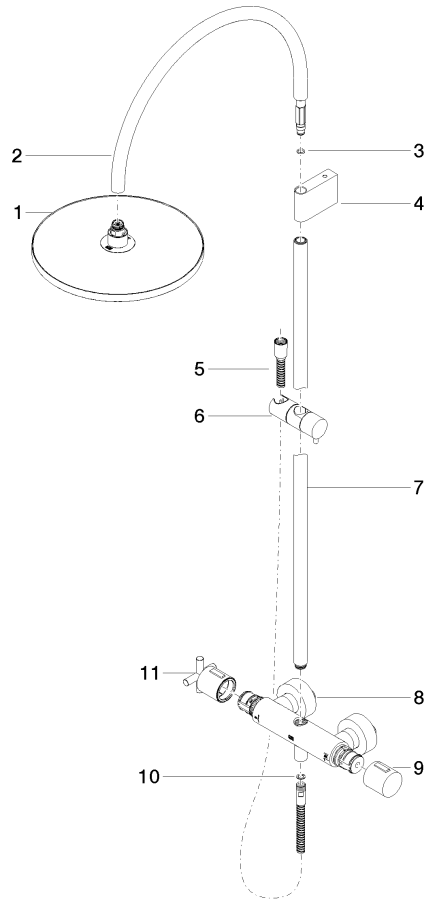

**TARA Shower pipe with shower thermostat without hand shower 300 mm -  
Brushed Platinum**

TARA

34 460 892

- shower with fixed riser projection 452mm
- overhead shower: rain flow
- rain shower Ø 300 mm
- rain shower with anti-scale system
- max. rainshower flow 14 l/min
- Function from: 10 l/min
- rotary diverter with volume control and shut-off function
- slide-on rosettes Ø 70 mm
- height of fittings up to rain shower (bottom edge) 964mm
- height of fittings up to top edge of elbow 1267mm
- gauge 150 mm - 13 mm
- metal shower hose 1750mm with integrated anti-twist protection
- 1/2" connection
- slide bar
- Pipe diameter 23.5 mm

**TARA Shower pipe with shower thermostat without hand shower 300 mm -  
Brushed Platinum**

TARA

34 460 892  
mm [inches]  
1:10

**Flow rate chart**

**Codes & Standards**

EN 1717

TARA Shower pipe with shower thermostat without hand shower 300 mm -  
Brushed Platinum

Parts for other  
finishes can be found  
here: [Chrome](#)

TARA Shower pipe with shower thermostat without hand shower 300 mm -  
Brushed Platinum

TARA

34 460 892

## Spare parts list

Product version from 4/1/2024

No.	Item Number	Name	Quantity used	Delivery time
	04 12 05 091 00-06	shower	11	10