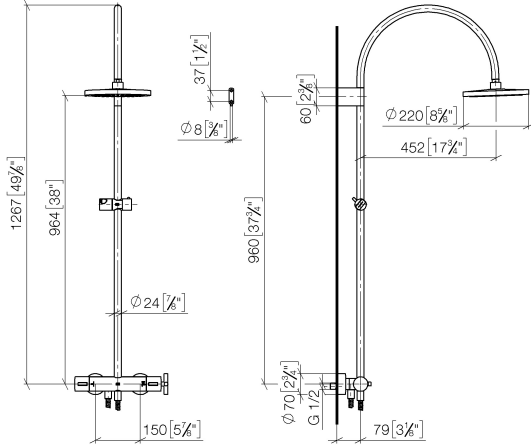

**TARA Shower pipe with shower thermostat without hand shower 300 mm -  
Brushed Platinum**

TARA

34 460 892

- shower with fixed riser projection 452mm
- overhead shower: rain flow
- rain shower Ø 300 mm
- rain shower with anti-scale system
- max. rainshower flow 14 l/min
- Function from: 10 l/min
- rotary diverter with volume control and shut-off function
- slide-on rosettes Ø 70 mm
- height of fittings up to rain shower (bottom edge) 964mm
- height of fittings up to top edge of elbow 1267mm
- gauge 150 mm - 13 mm
- metal shower hose 1750mm with integrated anti-twist protection
- 1/2" connection
- slide bar
- Pipe diameter 23.5 mm

This article does not include a hand shower!

Intrinsic protection against back flow.

	Brushed Platinum	34 460 892-06
	Chrome	34 460 892-00
	Platinum	34 460 892-08
	Dark Chrome	34 460 892-19
	Brushed Durabronze (23kt Gold)	34 460 892-28
	Matte Black	34 460 892-33
		34 460 892-39
	Brushed Bronze	34 460 892-42
		34 460 892-43
	Brushed Champagne (22kt Gold)	34 460 892-46
	Champagne (22kt Gold)	34 460 892-47
	Brushed Chrome	34 460 892-93
	Brushed Dark Platinum	34 460 892-99

**TARA Shower pipe with shower thermostat without hand shower 300 mm -  
Brushed Platinum**

TARA

34 460 892  
mm [inches]  
1:10

**Flow rate chart**

**Codes & Standards**

EN 1717

TARA Shower pipe with shower thermostat without hand shower 300 mm -  
Brushed Platinum

Parts for other  
finishes can be found  
here: [Chrome](#)

TARA Shower pipe with shower thermostat without hand shower 300 mm -  
Brushed Platinum

TARA

34 460 892