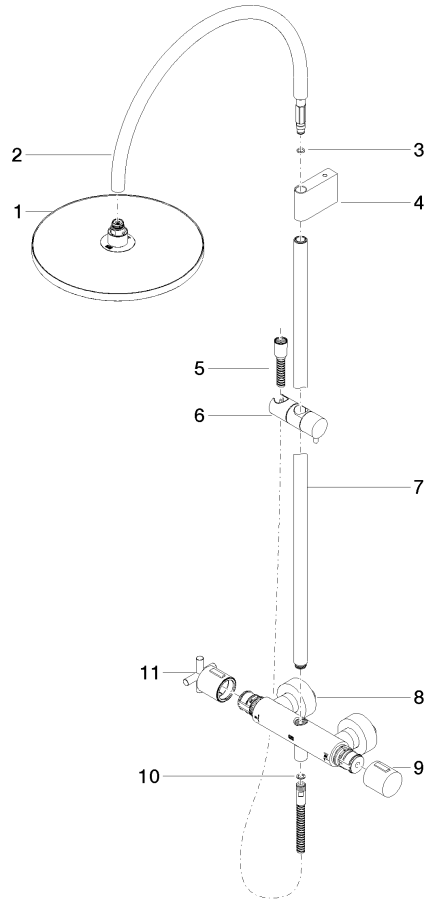

34 460 892

- shower with fixed riser projection 452mm
- overhead shower: rain flow
- rain shower Ø 300 mm
- rain shower with anti-scale system
- max. rainshower flow 14 l/min
- Function from: 10 l/min
- rotary diverter with volume control and shut-off function
- slide-on rosettes Ø 70 mm
- height of fittings up to rain shower (bottom edge) 964mm
- height of fittings up to top edge of elbow 1267mm
- gauge 150 mm - 13 mm
- metal shower hose 1750mm with integrated anti-twist protection
- 1/2" connection
- slide bar
- Pipe diameter 23.5 mm

This article does not include a hand shower!

Intrinsic protection against back flow.

34 460 892-39

	Chrome	34 460 892-00
	Brushed Platinum	34 460 892-06
	Platinum	34 460 892-08
	Dark Chrome	34 460 892-19
	Brushed Durabronze (23kt Gold)	34 460 892-28
	Matte Black	34 460 892-33
	Brushed Bronze	34 460 892-42
		34 460 892-43
	Brushed Champagne (22kt Gold)	34 460 892-46
	Champagne (22kt Gold)	34 460 892-47
	Brushed Chrome	34 460 892-93
	Brushed Dark Platinum	34 460 892-99

34 460 892

**Flow rate chart**

**Codes & Standards**

EN 1717

TARA Shower pipe with shower thermostat without hand shower 300 mm -

---

TARA

34 460 892

Certificates

---

Belgaqua\_24-006-2

34 460 892

Parts for other  
finishes can be found  
here: [Chrome](#)

TARA Shower pipe with shower thermostat without hand shower 300 mm -

---

TARA