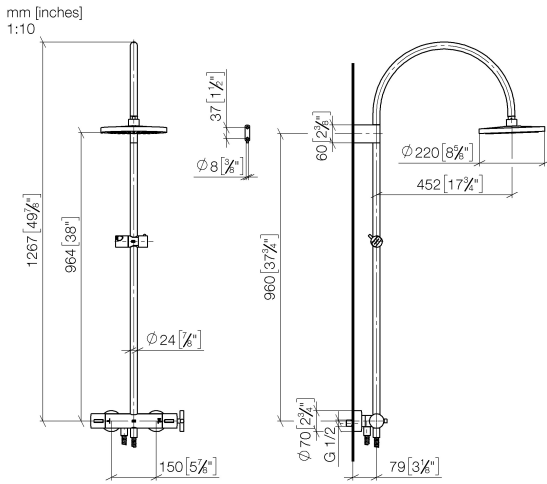

34 460 892

- shower with fixed riser projection 452mm
- overhead shower: rain flow
- rain shower Ø 300 mm
- rain shower with anti-scale system
- max. rainshower flow 14 l/min
- Function from: 10 l/min
- rotary diverter with volume control and shut-off function
- slide-on rosettes Ø 70 mm
- height of fittings up to rain shower (bottom edge) 964mm
- height of fittings up to top edge of elbow 1267mm
- gauge 150 mm - 13 mm
- metal shower hose 1750mm with integrated anti-twist protection
- 1/2" connection
- slide bar
- Pipe diameter 23.5 mm

This article does not include a hand shower!

Intrinsic protection against back flow.

34 460 892-39

	Chrome	34 460 892-00
	Brushed Platinum	34 460 892-06
	Platinum	34 460 892-08
	Dark Chrome	34 460 892-19
	Brushed Durabronze (23kt Gold)	34 460 892-28
	Matte Black	34 460 892-33
	Brushed Bronze	34 460 892-42
		34 460 892-43
	Brushed Champagne (22kt Gold)	34 460 892-46
	Champagne (22kt Gold)	34 460 892-47
	Brushed Chrome	34 460 892-93
	Brushed Dark Platinum	34 460 892-99

34 460 892

**Flow rate chart**

**Codes & Standards**

EN 1717

TARA Shower pipe with shower thermostat without hand shower 300 mm -

---

TARA

34 460 892

Certificates

---

Belgaqua\_24-006-2

34 460 892

Parts for other  
finishes can be found  
here: [Chrome](#)

TARA Shower pipe with shower thermostat without hand shower 300 mm -

---

TARA