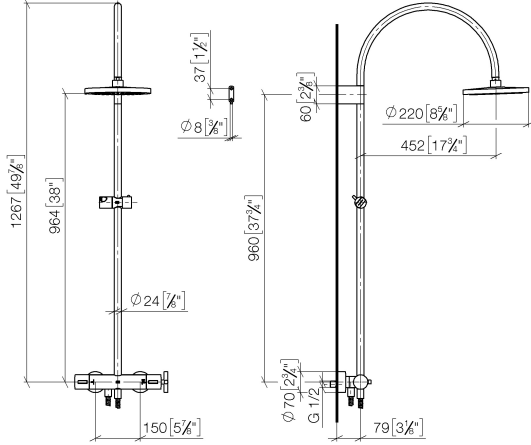

**TARA Shower pipe with shower thermostat without hand shower 300 mm -
Brushed Bronze**

TARA

34 460 892

- shower with fixed riser projection 452mm
- overhead shower: rain flow
- rain shower Ø 300 mm
- rain shower with anti-scale system
- max. rainshower flow 14 l/min
- Function from: 10 l/min
- rotary diverter with volume control and shut-off function
- slide-on rosettes Ø 70 mm
- height of fittings up to rain shower (bottom edge) 964mm
- height of fittings up to top edge of elbow 1267mm
- gauge 150 mm - 13 mm
- metal shower hose 1750mm with integrated anti-twist protection
- 1/2" connection
- slide bar
- Pipe diameter 23.5 mm

**TARA Shower pipe with shower thermostat without hand shower 300 mm -
Brushed Bronze**

TARA

34 460 892
mm [inches]
1:10

Flow rate chart

Codes & Standards

EN 1717

TARA Shower pipe with shower thermostat without hand shower 300 mm -
Brushed Bronze

TARA

34 460 892

Certificates

Belgaqua_24-006-2

TARA Shower pipe with shower thermostat without hand shower 300 mm -
Brushed Bronze

TARA

34 460 892

Product version from 4/1/2024

Parts for other
finishes can be found
here: [Chrome](#)

TARA Shower pipe with shower thermostat without hand shower 300 mm -
Brushed Bronze

TARA

34 460 892

Spare parts list

Product version from 4/1/2024

No.	Item Number	Name	Quantity used	Delivery time
	04 12 05 091 00-42	shower	11	60