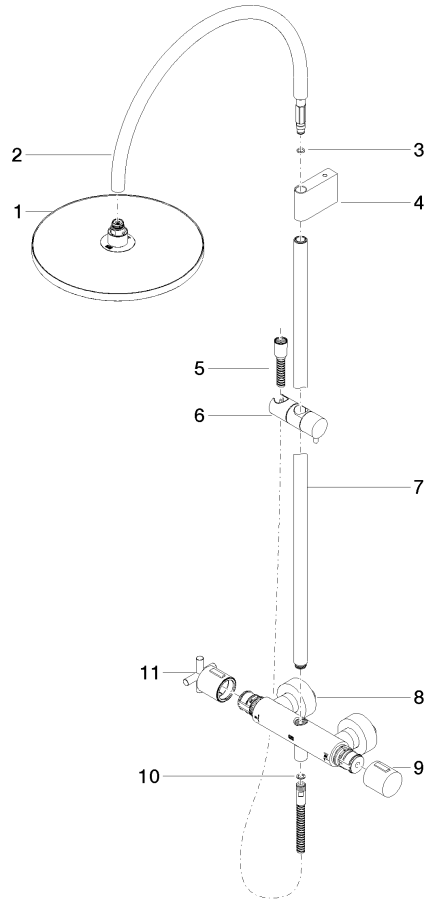

34 460 892

- shower with fixed riser projection 452mm
- overhead shower: rain flow
- rain shower Ø 300 mm
- rain shower with anti-scale system
- max. rainshower flow 14 l/min
- Function from: 10 l/min
- rotary diverter with volume control and shut-off function
- slide-on rosettes Ø 70 mm
- height of fittings up to rain shower (bottom edge) 964mm
- height of fittings up to top edge of elbow 1267mm
- gauge 150 mm - 13 mm
- metal shower hose 1750mm with integrated anti-twist protection
- 1/2" connection
- slide bar
- Pipe diameter 23.5 mm

### Flow rate chart

### Codes & Standards

EN 1717

TARA Shower pipe with shower thermostat without hand shower 300 mm -

---

TARA

34 460 892

Certificates

---

## Spare parts list