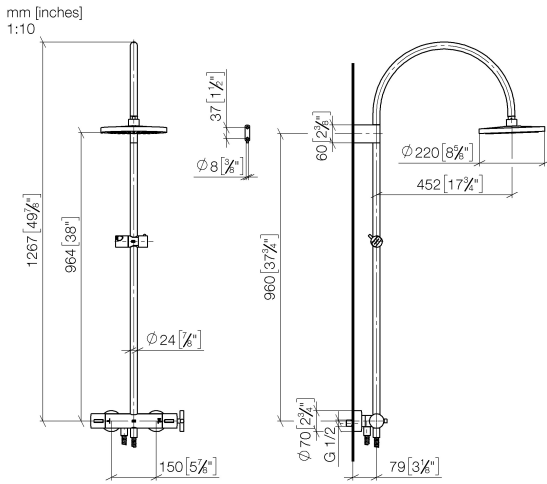

34 460 892

- shower with fixed riser projection 452mm
- overhead shower: rain flow
- rain shower Ø 300 mm
- rain shower with anti-scale system
- max. rainshower flow 14 l/min
- Function from: 10 l/min
- rotary diverter with volume control and shut-off function
- slide-on rosettes Ø 70 mm
- height of fittings up to rain shower (bottom edge) 964mm
- height of fittings up to top edge of elbow 1267mm
- gauge 150 mm - 13 mm
- metal shower hose 1750mm with integrated anti-twist protection
- 1/2" connection
- slide bar
- Pipe diameter 23.5 mm

This article does not include a hand shower!

Intrinsic protection against back flow.

		34 460 892-43
	Chrome	34 460 892-00
	Brushed Platinum	34 460 892-06
	Platinum	34 460 892-08
	Dark Chrome	34 460 892-19
	Brushed Durabronze (23kt Gold)	34 460 892-28
	Matte Black	34 460 892-33
		34 460 892-39
	Brushed Bronze	34 460 892-42
	Brushed Champagne (22kt Gold)	34 460 892-46
	Champagne (22kt Gold)	34 460 892-47
	Brushed Chrome	34 460 892-93
	Brushed Dark Platinum	34 460 892-99

### Flow rate chart

### Codes & Standards

EN 1717

TARA Shower pipe with shower thermostat without hand shower 300 mm -

---

TARA

34 460 892

Certificates

---