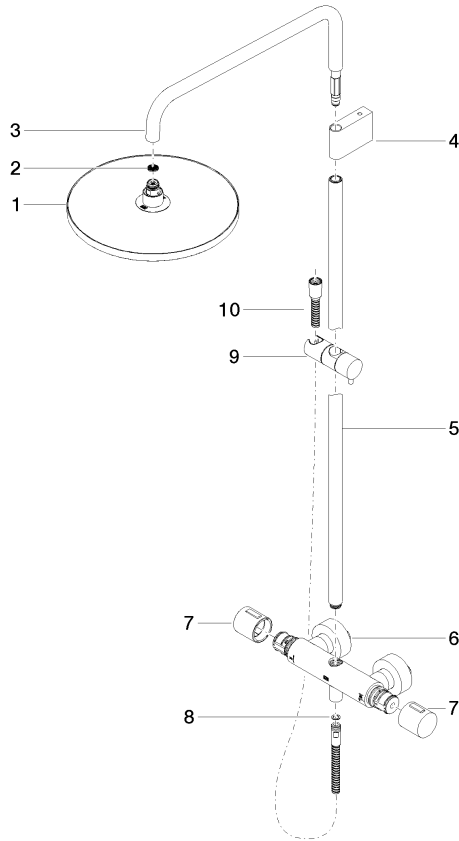

34 460 979

Product version from 4/1/2024

Parts for other finishes can be found here: [Chrome](#)