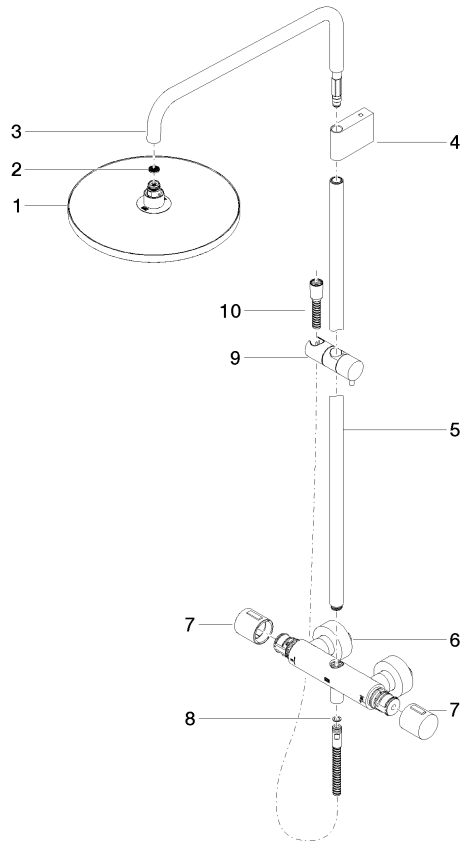

34 460 979

Fits: IMO, LULU, TARA, LISSÉ, VAIA, META

- shower with fixed riser projection 453mm
- overhead shower: rain flow
- rain shower Ø 300 mm
- rain shower with anti-scale system
- max. rainshower flow 14 l/min
- Function from: 10 l/min
- rotary diverter with volume control and shut-off function
- slide-on rosettes Ø 70 mm
- height of fittings up to rain shower (bottom edge) 1009mm
- height of fittings up to top edge of elbow 1150mm
- gauge 150 mm - 13 mm
- metal shower hose 1750mm with integrated anti-twist protection
- 1/2" connection
- slide bar
- Pipe diameter 23.5 mm
- quick clearing
- WRAS 2204013

34 460 979

mm [inches]  
1:10

Flow rate chart

Codes & Standards

DIN 4109

EN 1111

ISO 3822

Scottish Water  
Byelaws

## Showerpipe with shower thermostat without hand shower - Dark Chrome

---

IMO

34 460 979

### **Spare parts list**