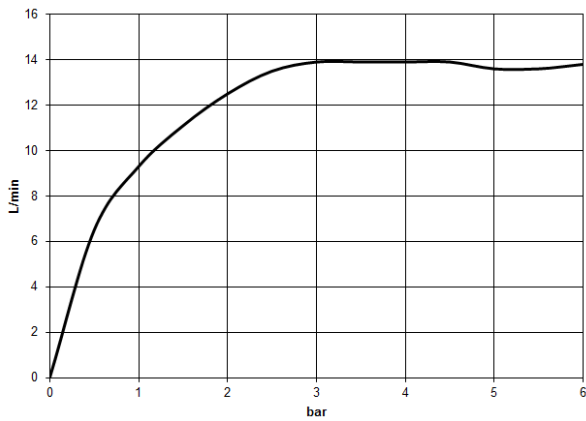

34 460 979

Fits: IMO, LULU, TARA, LISSÉ, VAIA, META

- shower with fixed riser projection 453mm
- overhead shower: rain flow
- rain shower Ø 300 mm
- rain shower with anti-scale system
- max. rainshower flow 14 l/min
- Function from: 10 l/min
- rotary diverter with volume control and shut-off function
- slide-on rosettes Ø 70 mm
- height of fittings up to rain shower (bottom edge) 1009mm
- height of fittings up to top edge of elbow 1150mm
- gauge 150 mm - 13 mm
- metal shower hose 1750mm with integrated anti-twist protection
- 1/2" connection
- slide bar
- Pipe diameter 23.5 mm
- quick clearing
- WRAS 2204013

34 460 979

mm [inches]  
1:10

Flow rate chart

Codes & Standards

DIN 4109

EN 1111

ISO 3822

Scottish Water  
Byelaws