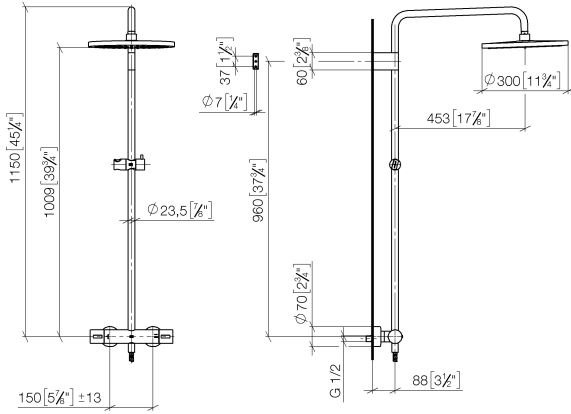

34 460 979

Fits: IMO, LULU, TARA, LISSÉ, VAIA, META

- shower with fixed riser projection 453mm
- overhead shower: rain flow
- rain shower Ø 300 mm
- rain shower with anti-scale system
- max. rainshower flow 14 l/min
- Function from: 10 l/min
- rotary diverter with volume control and shut-off function
- slide-on rosettes Ø 70 mm
- height of fittings up to rain shower (bottom edge) 1009mm
- height of fittings up to top edge of elbow 1150mm
- gauge 150 mm - 13 mm
- metal shower hose 1750mm with integrated anti-twist protection
- 1/2" connection
- slide bar
- Pipe diameter 23.5 mm
- quick clearing
- WRAS 2204013

34 460 979

mm [inches]  
1:10

Flow rate chart

Codes & Standards

DIN 4109

EN 1111

ISO 3822

Scottish Water  
Byelaws