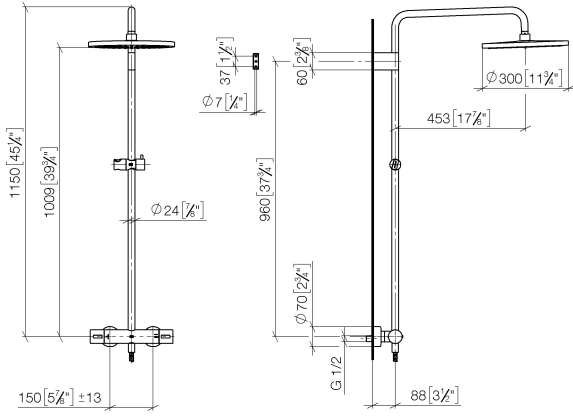

34 460 979

Fits: IMO, LULU, TARA, LISSÉ, VAIA, META

- shower with fixed riser projection 453mm
- overhead shower: rain flow
- rain shower Ø 300 mm
- rain shower with anti-scale system
- max. rainshower flow 6.8 l/min
- Function from: 6.5 l/min
- rotary diverter with volume control and shut-off function
- slide-on rosettes Ø 70 mm
- height of fittings up to rain shower (bottom edge) 1009mm
- height of fittings up to top edge of elbow 1150mm
- gauge 150 mm - 13 mm
- metal shower hose 1750mm with integrated anti-twist protection
- 1/2" connection
- slide bar
- Pipe diameter 23.5 mm
- quick clearing

Intrinsic protection against back flow.

	Dark Chrome	34 460 979-19 0010
	Chrome	34 460 979-00
	Brushed Platinum	34 460 979-06
	Platinum	34 460 979-08
	Dark Chrome	34 460 979-19
	Light Gold	34 460 979-26
	Brushed Light Gold	34 460 979-27
	Brushed Durabronze (23kt Gold)	34 460 979-28
	Matte Black	34 460 979-33
	Brushed Bronze	34 460 979-42
	Brushed Champagne (22kt Gold)	34 460 979-46
	Champagne (22kt Gold)	34 460 979-47
	Brushed Chrome	34 460 979-93
	Brushed Dark Platinum	34 460 979-99

34 460 979

mm [inches]
1:10

Flow rate chart

34 460 979

Parts for other finishes can be found here: [Chrome](#)

Spare parts list