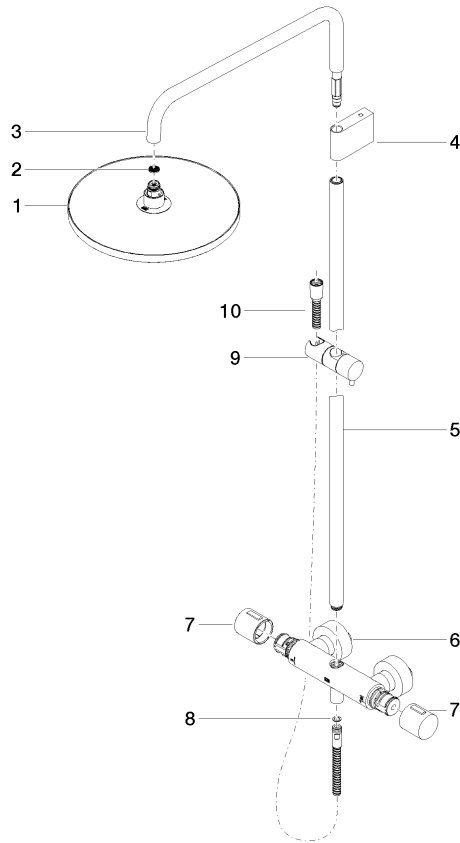

34 460 979

Fits: IMO, LULU, TARA, LISSÉ, VAIA, META

- shower with fixed riser projection 453mm
- overhead shower: rain flow
- rain shower Ø 300 mm
- rain shower with anti-scale system
- max. rainshower flow 6.8 l/min
- Function from: 6.5 l/min
- rotary diverter with volume control and shut-off function
- slide-on rosettes Ø 70 mm
- height of fittings up to rain shower (bottom edge) 1009mm
- height of fittings up to top edge of elbow 1150mm
- gauge 150 mm - 13 mm
- metal shower hose 1750mm with integrated anti-twist protection
- 1/2" connection
- slide bar
- Pipe diameter 23.5 mm
- quick clearing

34 460 979

mm [inches]
1:10

Flow rate chart

34 460 979

Parts for other finishes can be found here: [Chrome](#)

Spare parts list