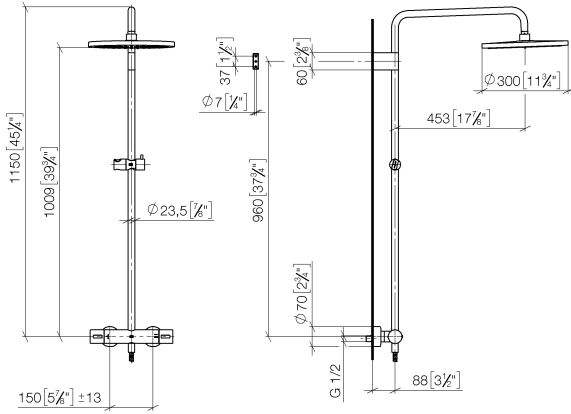

34 460 979

mm [inches]
1:10

Flow rate chart

Codes & Standards

DIN 4109

ISO 3822

Scottish Water
Byelaws

UK Water Supply
Regulations