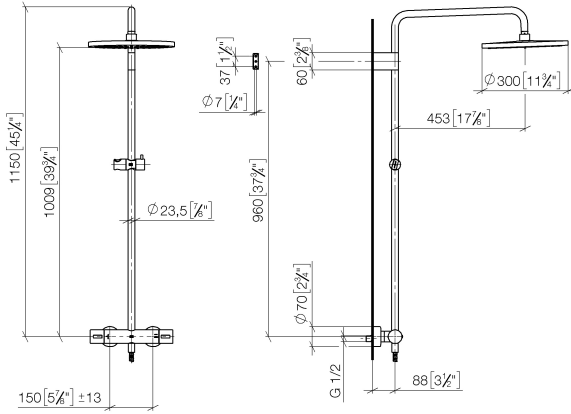

**Showerpipe with shower thermostat without hand shower - Brushed Durabronze
(23kt Gold)**

IMO

34 460 979

Fits: IMO, LULU, TARA, LISSÉ, VAIA, META

- shower with fixed riser projection 453mm
- overhead shower: rain flow
- rain shower Ø 300 mm
- rain shower with anti-scale system
- max. rainshower flow 14 l/min
- Function from: 10 l/min
- rotary diverter with volume control and shut-off function
- slide-on rosettes Ø 70 mm
- height of fittings up to rain shower (bottom edge) 1009mm
- height of fittings up to top edge of elbow 1150mm
- gauge 150 mm - 13 mm
- metal shower hose 1750mm with integrated anti-twist protection
- 1/2" connection
- slide bar
- Pipe diameter 23.5 mm
- quick clearing
- WRAS 2204013

**Showerpipe with shower thermostat without hand shower - Brushed Durabronz
(23kt Gold)**

34 460 979
mm [inches]
1:10

Flow rate chart

Codes & Standards

DIN 4109

EN 1111

EN 1717

ISO 3822