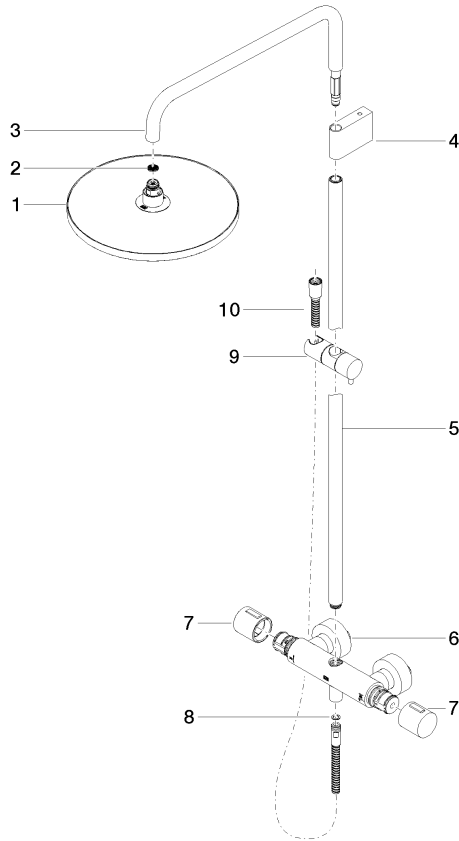

**Showerpipe with shower thermostat without hand shower - Brushed Durabronze
(23kt Gold)**

IMO

34 460 979

Fits: IMO, LULU, TARA, LISSÉ, VAIA, META

- shower with fixed riser projection 453mm
- overhead shower: rain flow
- rain shower Ø 300 mm
- rain shower with anti-scale system
- max. rainshower flow 14 l/min
- Function from: 10 l/min
- rotary diverter with volume control and shut-off function
- slide-on rosettes Ø 70 mm
- height of fittings up to rain shower (bottom edge) 1009mm
- height of fittings up to top edge of elbow 1150mm
- gauge 150 mm - 13 mm
- metal shower hose 1750mm with integrated anti-twist protection
- 1/2" connection
- slide bar
- Pipe diameter 23.5 mm
- quick clearing
- WRAS 2204013

**Showerpipe with shower thermostat without hand shower - Brushed Durabronz
(23kt Gold)**

34 460 979
mm [inches]
1:10

Flow rate chart

Codes & Standards

DIN 4109

EN 1111

EN 1717

ISO 3822

DVGW_DW-
6509DN0

Belgaqua_21-032-2 LGA_38

Showerpipe with shower thermostat without hand shower - Brushed Durabronz
(23kt Gold)

34 460 979

Product version from 4/1/2024

Parts for other
finishes can be found
here: [Chrome](#)

Showerpipe with shower thermostat without hand shower - Brushed Durabross
(23kt Gold)

IMO

34 460 979

Spare parts list

Product version from 4/1/2024

No.	Item Number	Name	Quantity used	Delivery time
	04 12 05 091 00-28	shower	11	20