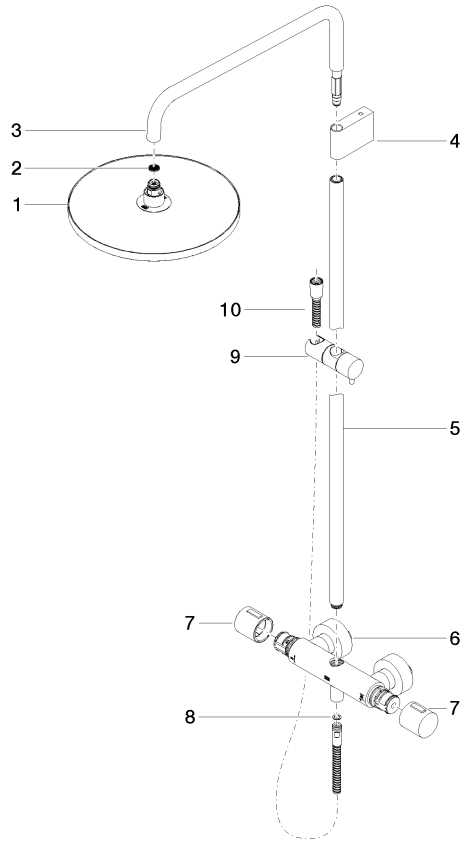

**Showerpipe with shower thermostat without hand shower - Brushed
Champagne (22kt Gold)**

IMO

34 460 979

Fits: IMO, LULU, TARA, LISSÉ, VAIA, META

- shower with fixed riser projection 453mm
- overhead shower: rain flow
- rain shower Ø 300 mm
- rain shower with anti-scale system
- max. rainshower flow 14 l/min
- Function from: 10 l/min
- rotary diverter with volume control and shut-off function
- slide-on rosettes Ø 70 mm
- height of fittings up to rain shower (bottom edge) 1009mm
- height of fittings up to top edge of elbow 1150mm
- gauge 150 mm - 13 mm
- metal shower hose 1750mm with integrated anti-twist protection
- 1/2" connection
- slide bar
- Pipe diameter 23.5 mm
- quick clearing
- WRAS 2204013

**Showerpipe with shower thermostat without hand shower - Brushed
Champagne (22kt Gold)**

34 460 979
mm [inches]
1:10

Flow rate chart

Codes & Standards

DIN 4109

EN 1111

ISO 3822

Scottish Water
Byelaws

UK Water Supply
Regulations

Ü-Zeichen

Showerpipe with shower thermostat without hand shower - Brushed
Champagne (22kt Gold)

IMO

34 460 979

Certificates

WRAS_2204

DVGW_DW-
6509DN0

LGA_38

Showerpipe with shower thermostat without hand shower - Brushed Champagne (22kt Gold)

34 460 979

Product version from 4/1/2024

Parts for other
finishes can be found
here: [Chrome](#)

Showerpipe with shower thermostat without hand shower - Brushed
Champagne (22kt Gold)