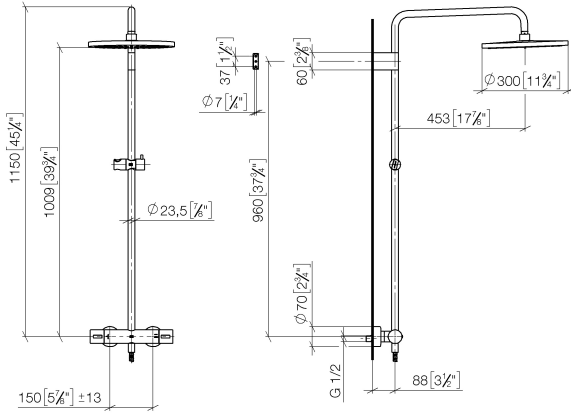

**Showerpipe with shower thermostat without hand shower - Champagne (22kt Gold)**

IMO

34 460 979

Fits: IMO, LULU, TARA, LISSÉ, VAIA, META

- shower with fixed riser projection 453mm
- overhead shower: rain flow
- rain shower Ø 300 mm
- rain shower with anti-scale system
- max. rainshower flow 14 l/min
- Function from: 10 l/min
- rotary diverter with volume control and shut-off function
- slide-on rosettes Ø 70 mm
- height of fittings up to rain shower (bottom edge) 1009mm
- height of fittings up to top edge of elbow 1150mm
- gauge 150 mm - 13 mm
- metal shower hose 1750mm with integrated anti-twist protection
- 1/2" connection
- slide bar
- Pipe diameter 23.5 mm
- quick clearing
- WRAS 2204013

**Showerpipe with shower thermostat without hand shower - Champagne (22kt Gold)**

IMO

34 460 979  
mm [inches]  
1:10

**Flow rate chart**

**Codes & Standards**

DIN 4109

EN 1111

ISO 3822

#### Product version from 4/1/2024

No.	Item Number	Name	Quantity used	Delivery time
	04 12 05 091 00-47	shower	11	30