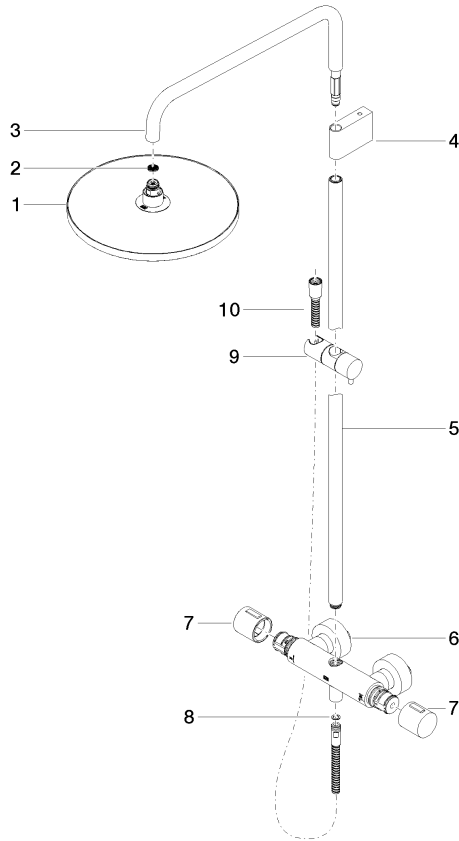

Showerpipe with shower thermostat without hand shower - Champagne (22kt Gold)

IMO

34 460 979

Product version from 4/1/2024

Parts for other finishes can be found here: [Chrome](#)