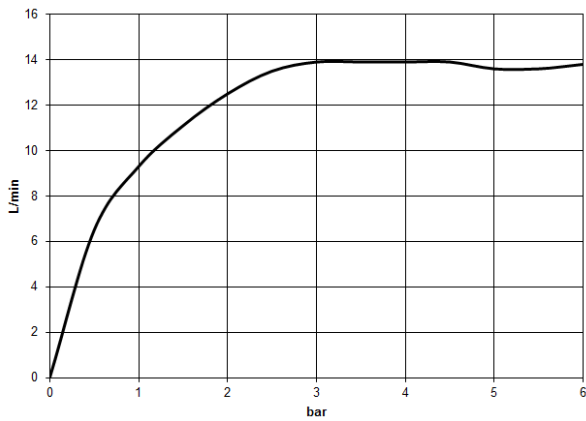

**Showerpipe with shower thermostat without hand shower - Champagne (22kt Gold)**

IMO

34 460 979

Fits: IMO, LULU, TARA, LISSÉ, VAIA, META

- shower with fixed riser projection 453mm
- overhead shower: rain flow
- rain shower Ø 300 mm
- rain shower with anti-scale system
- max. rainshower flow 14 l/min
- Function from: 10 l/min
- rotary diverter with volume control and shut-off function
- slide-on rosettes Ø 70 mm
- height of fittings up to rain shower (bottom edge) 1009mm
- height of fittings up to top edge of elbow 1150mm
- gauge 150 mm - 13 mm
- metal shower hose 1750mm with integrated anti-twist protection
- 1/2" connection
- slide bar
- Pipe diameter 23.5 mm
- quick clearing
- WRAS 2204013

**Showerpipe with shower thermostat without hand shower - Champagne (22kt Gold)**

IMO

34 460 979  
mm [inches]  
1:10

**Flow rate chart**

**Codes & Standards**

DIN 4109

EN 1111

ISO 3822