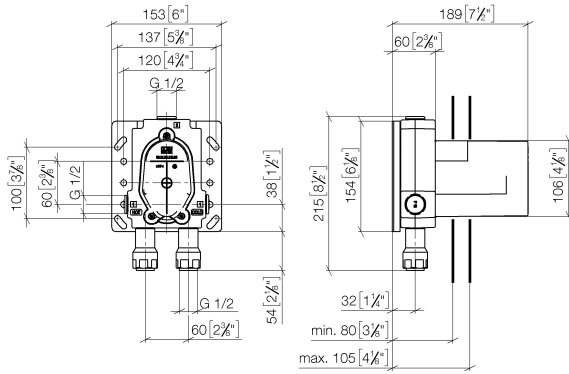

EDITION PRO Concealed single-lever mixer -

35 070 970 90

- lead-free, dezincification resistant
- 2x back flow preventer
- 2x female thread 1/2" connections
- 2x female thread 1/2" outlet
- 2x integrated supply stop
- dust cover
- sound and thermal insulation
- gauge 60 mm
- WRAS 2207012

Recommended miscellaneous

Extension 25 mm -

12 191 970 90

Recommended miscellaneous

Extension 25 mm -

12 190 970 90

EDITION PRO Concealed single-lever mixer -

35 070 970 90

mm [inches]

Codes & Standards

DIN 4109

ISO 3822

Scottish Water
Byelaws

UK Water Supply
Regulations

Ü-Zeichen

Certificates

No.	Item Number	Name	Quantity used	Delivery time
	04 30 31 024 01 90	fixing set	18	2