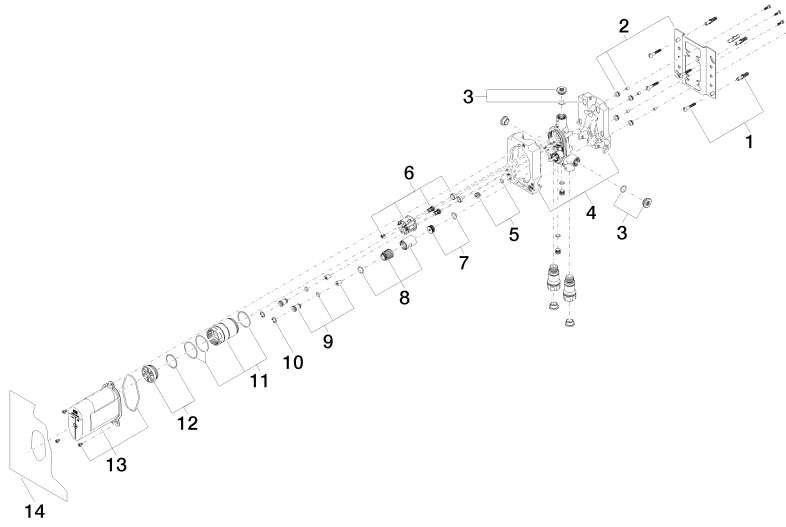

mm [inches]

Codes & Standards

DIN 4109

ISO 3822

Scottish Water
Byelaws

UK Water Supply
Regulations

Ü-Zeichen

Certificates

WRAS_2207

LGA_19

LGA_19

EDITION PRO Concealed single-lever mixer -

35 070 970 90

EDITION PRO Concealed single-lever mixer -

35 070 970 90

Spare parts list

No.	Item Number	Name	Quantity used	Delivery time
	04 30 31 024 01 90	fixing set	18	2