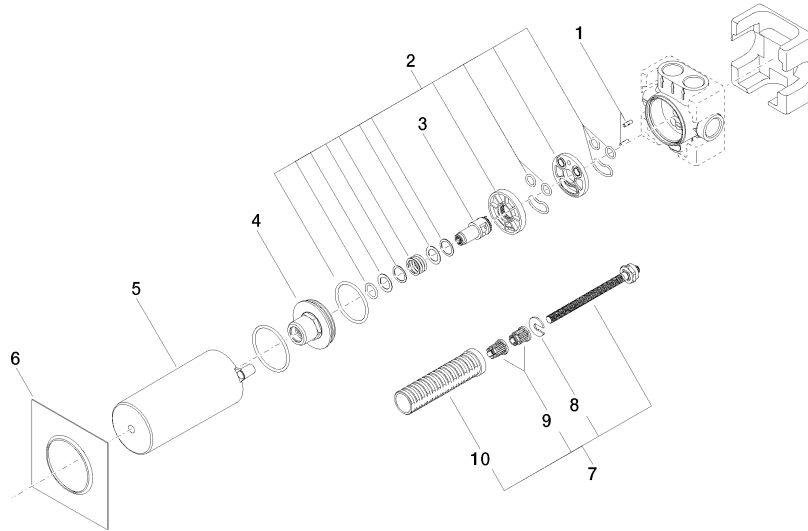

## Concealed three-way diverter -

---

35 104 970 90

- red brass, lead-free
- 2x female thread 1/2" connections
- 3x female thread 1/2" outlet
- cut-to-length spindle and sleeve
- dust cover
- anti-water packing
- soundproofing
- WRAS 1609056

**Concealed three-way diverter -**

35 104 970 90

mm [inches]

	min	max
Domicil	60 [2 3/8"]	105 [4 1/8"]
Source	73 [2 7/8"]	123 [4 7/8"]
Square	73 [2 7/8"]	123 [4 7/8"]
Madison	73 [2 7/8"]	138 [5 3/8"]
LULLU	73 [2 7/8"]	148 [5 3/4"]
Madison Flair	73 [2 7/8"]	148 [5 7/8"]
Just	78 [3 1/8"]	148 [5 7/8"]
LaFleur	83 [3 1/4"]	148 [5 7/8"]
Supernova	83 [3 1/4"]	148 [5 7/8"]
Tara	83 [3 1/4"]	148 [5 7/8"]
Vaia	83 [3 1/4"]	148 [5 7/8"]
MEM	108 [4 1/4"]	148 [5 7/8"]
CL_1	108 [4 1/4"]	148 [5 7/8"]

**Flow rate chart**

**Certificates**

LGA\_28456.

**Concealed three-way diverter -**

35 104 970 90

**Spare parts list**

No.	Item Number	Name	Quantity used	Delivery time
1	09 31 11 151 90	pin	2	2
2	90 30 11 085 00 90	set	1	2
3	09 29 06 025 90	spindle	1	2
4	09 21 02 124 90	lid	1	2
5	09 21 02 125 90	cap	1	2
6	09 14 03 109 90	seal	1	2
7	90 18 40 077 00 90	spindle	1	2
8	09 16 01 026 90	ring	1	2
9	90 12 12 002 00 90	fixing cap	2	2
10	90 18 40 077 01 90	spindle	1	2