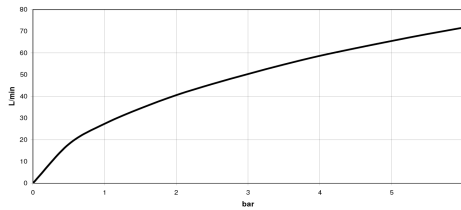

**Concealed three-way diverter -**

35 104 970 90

mm [inches]

	min	max
Domicil	60 [2 3/8"]	105 [4 1/8"]
Source	73 [2 7/8"]	123 [4 7/8"]
Square	73 [2 7/8"]	123 [4 7/8"]
Madison	73 [2 7/8"]	138 [5 3/8"]
LULLU	73 [2 7/8"]	148 [5 3/4"]
Madison Flair	73 [2 7/8"]	148 [5 7/8"]
Just	78 [3 1/8"]	148 [5 7/8"]
LaFleur	83 [3 1/4"]	148 [5 7/8"]
Supernova	83 [3 1/4"]	148 [5 7/8"]
Tara	83 [3 1/4"]	148 [5 7/8"]
Vaia	83 [3 1/4"]	148 [5 7/8"]
MEM	108 [4 1/4"]	148 [5 7/8"]
CL_1	108 [4 1/4"]	148 [5 7/8"]

**Flow rate chart**

**Certificates**

LGA\_28456.

**Concealed three-way diverter -**

35 104 970 90

**Spare parts list**

No.	Item Number	Name	Quantity used	Delivery time
1	09 31 11 151 90	pin	2	2
2	90 30 11 085 00 90	set	1	2
3	09 29 06 025 90	spindle	1	2
4	09 21 02 124 90	lid	1	2
5	09 21 02 125 90	cap	1	2
6	09 14 03 109 90	seal	1	2
7	90 18 40 077 00 90	spindle	1	2
8	09 16 01 026 90	ring	1	2
9	90 12 12 002 00 90	fixing cap	2	2
10	90 18 40 077 01 90	spindle	1	2