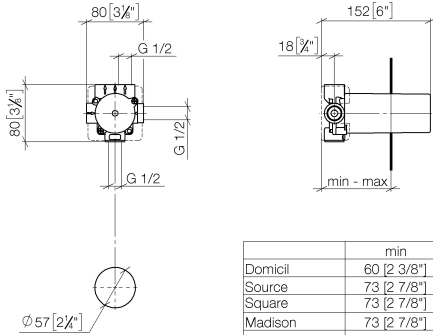

## Concealed three-way diverter -

---

35 104 970 90

- red brass, lead-free
- 2x female thread 1/2" connections
- 3x female thread 1/2" outlet
- cut-to-length spindle and sleeve
- dust cover
- anti-water packing
- soundproofing
- WRAS 1609056

**Concealed three-way diverter -**

35 104 970 90

mm [inches]

	min	max
Domicil	60 [2 3/8"]	105 [4 1/8"]
Source	73 [2 7/8"]	123 [4 7/8"]
Square	73 [2 7/8"]	123 [4 7/8"]
Madison	73 [2 7/8"]	138 [5 3/8"]
LULLU	73 [2 7/8"]	148 [5 3/4"]
Madison Flair	73 [2 7/8"]	148 [5 7/8"]
Just	78 [3 1/8"]	148 [5 7/8"]
LaFleur	83 [3 1/4"]	148 [5 7/8"]
Supernova	83 [3 1/4"]	148 [5 7/8"]
Tara	83 [3 1/4"]	148 [5 7/8"]
Vaia	83 [3 1/4"]	148 [5 7/8"]
MEM	108 [4 1/4"]	148 [5 7/8"]
CL_1	108 [4 1/4"]	148 [5 7/8"]

**Flow rate chart**

**Certificates**

LGA\_28456.

**Concealed three-way diverter -**

35 104 970 90

**Spare parts list**

No.	Item Number	Name	Quantity used	Delivery time
1	09 31 11 151 90	pin	2	2
2	90 30 11 085 00 90	set	1	2
3	09 29 06 025 90	spindle	1	2
4	09 21 02 124 90	lid	1	2
5	09 21 02 125 90	cap	1	2
6	09 14 03 109 90	seal	1	2
7	90 18 40 077 00 90	spindle	1	2
8	09 16 01 026 90	ring	1	2
9	90 12 12 002 00 90	fixing cap	2	2
10	90 18 40 077 01 90	spindle	1	2