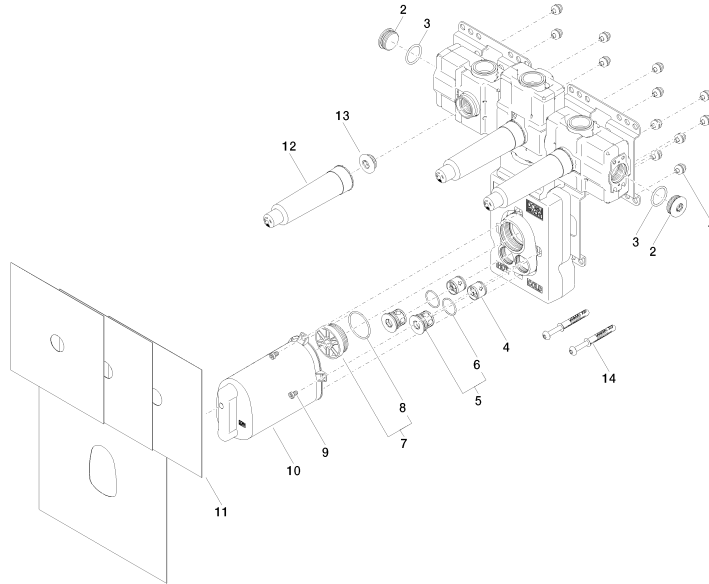

# xTOOL Concealed thermostat module with 3 valves -

35 534 970 90

Product version up to 11/25/2021

**Product version from 1/1/2022**