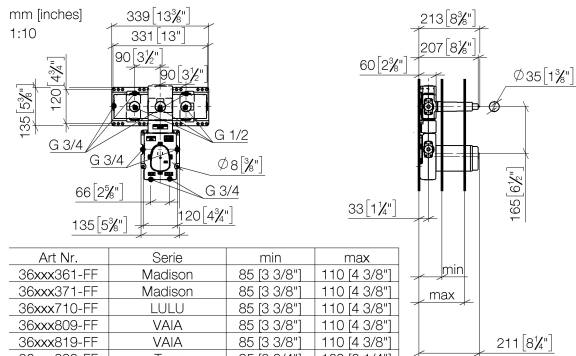

### Required miscellaneous

**xGRID Installation track 555 mm -** 12 360 970 90

## xTOOL Concealed thermostat module with 3 valves -

35 534 970 90

Art Nr.	Serie	min	max
36xxx361-FF	Madison	85 [3 3/8"]	110 [4 3/8"]
36xxx371-FF	Madison	85 [3 3/8"]	110 [4 3/8"]
36xxx710-FF	LULLU	85 [3 3/8"]	110 [4 3/8"]
36xxx809-FF	VAIA	85 [3 3/8"]	110 [4 3/8"]
36xxx819-FF	VAIA	85 [3 3/8"]	110 [4 3/8"]
36xxx882-FF	Tara	95 [3 3/4"]	160 [6 1/4"]
36xxx892-FF	Tara	95 [3 3/4"]	160 [6 1/4"]
36xxx811-FF	CYO	95 [3 3/4"]	160 [6 1/4"]
36xxx812-FF	CYO	95 [3 3/4"]	160 [6 1/4"]
36xxx740-FF	Meta/CL.1/ CYO	95 [3 3/4"]	160 [6 1/4"]
36xxx980-FF	Symetrics	95 [3 3/4"]	160 [6 1/4"]
36xxx985-FF	Symetrics	95 [3 3/4"]	160 [6 1/4"]
36xxx705-FF	CL.1	115 [4 1/2"]	155 [6 1/8"]
36xxx715-FF	CL.1	115 [4 1/2"]	155 [6 1/8"]
36xxx782-FF	MEM	115 [4 1/2"]	155 [6 1/8"]

### Flow rate chart