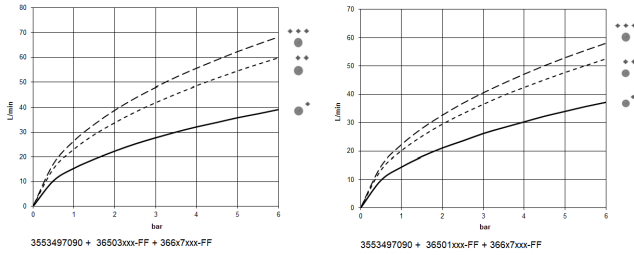

### Required miscellaneous

**xGRID Installation track 555 mm -** 12 360 970 90

### Flow rate chart