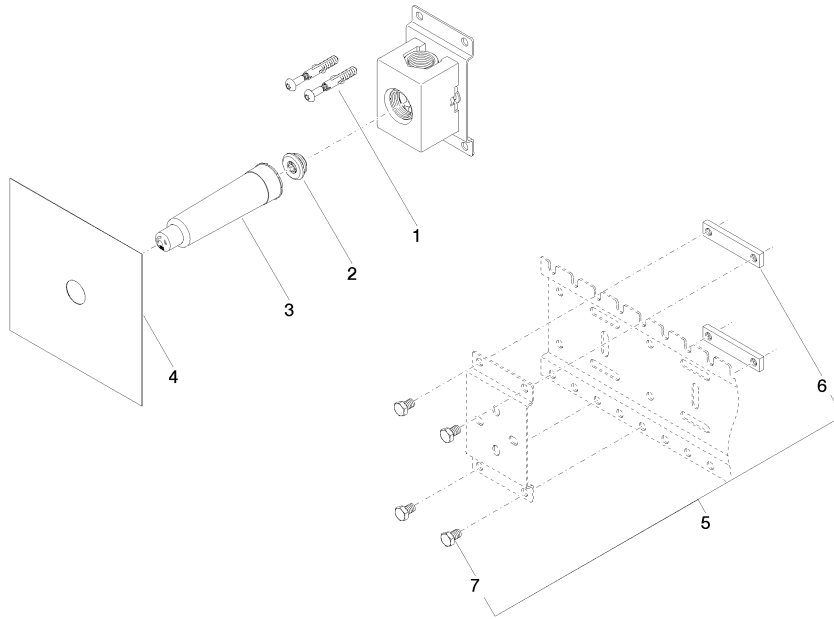

Wall valve 3/4" -

35 608 970 90

- red brass, lead-free
- female thread 3/4" connection
- 1x female thread 3/4" outlet
- dust cover
- anti-water packing
- soundproofing
- suitable for xGRID (when using installation track + 12 mm recess depth)

Wall valve 3/4" -

35 608 970 90

mm [inches]

Serie	min	max
Madison	75 [3"]	145 [5 3/4"]
Madison Flair	75 [3"]	145 [5 3/4"]
Lulu	75 [3"]	145 [5 3/4"]
Vaia	75 [3"]	145 [5 3/4"]
Symetrics	75 [3"]	145 [5 3/4"]
Tara	85 [3 3/8"]	145 [5 3/4"]
Deque	85 [3 3/8"]	145 [5 3/4"]
CL1	105 [4 1/8"]	150 [5 7/8"]
Mem	105 [4 1/8"]	150 [5 7/8"]

Flow rate chart

Certificates

WRAS_2010066.

Wall valve 3/4" -

35 608 970 90

Spare parts list

No.	Item Number	Name	Quantity used	Delivery time
1	04 30 31 024 01 90	fixing set	2	2
2	09 14 10 112 90	seal	1	2
3	09 31 20 003 90	plug	1	2
4	09 21 02 173 90	cap	1	2
5	04 14 03 072 01 90	gasket kit	1	2
6	04 17 20 100 00 90	fixing set	1	2
7	09 17 20 100 90	holder	2	2
8	09 30 30 152 90	screw	4	2