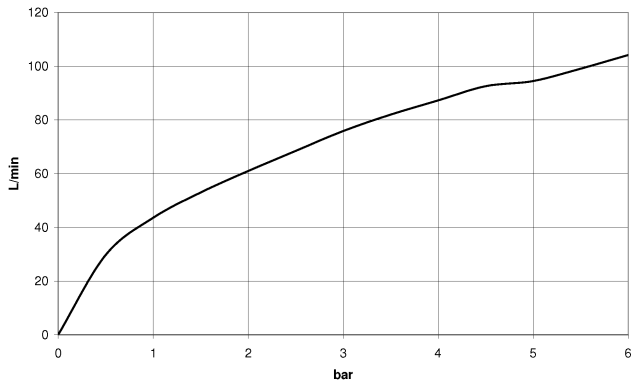

Flow rate chart

Certificates

WRAS_2010066.