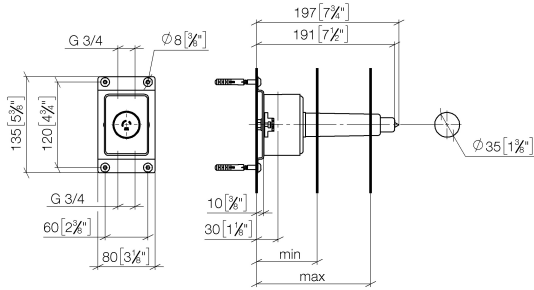

Wall valve 3/4" -

35 608 970 90

- red brass, lead-free
- female thread 3/4" connection
- 1x female thread 3/4" outlet
- dust cover
- anti-water packing
- soundproofing
- suitable for xGRID (when using installation track + 12 mm recess depth)

Wall valve 3/4" -

35 608 970 90

mm [inches]

Serie	min	max
Madison	75 [3"]	145 [5 3/4"]
Madison Flair	75 [3"]	145 [5 3/4"]
Lulu	75 [3"]	145 [5 3/4"]
Vaia	75 [3"]	145 [5 3/4"]
Symetrics	75 [3"]	145 [5 3/4"]
Tara	85 [3 3/8"]	145 [5 3/4"]
Deque	85 [3 3/8"]	145 [5 3/4"]
CL1	105 [4 1/8"]	150 [5 7/8"]
Mem	105 [4 1/8"]	150 [5 7/8"]

Flow rate chart

Certificates

WRAS_2010066.

Wall valve 3/4" -

35 608 970 90

Spare parts list

No.	Item Number	Name	Quantity used	Delivery time
1	04 30 31 024 01 90	fixing set	2	2
2	09 14 10 112 90	seal	1	2
3	09 31 20 003 90	plug	1	2
4	09 21 02 173 90	cap	1	2
5	04 14 03 072 01 90	gasket kit	1	2
6	04 17 20 100 00 90	fixing set	1	2
7	09 17 20 100 90	holder	2	2
8	09 30 30 152 90	screw	4	2