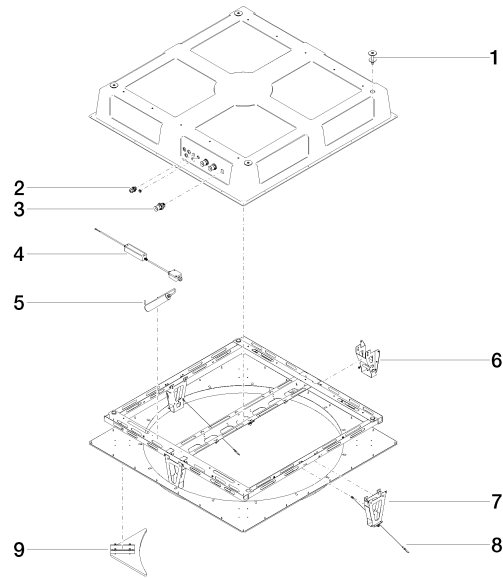

AQUAMOON EMBRACE Concealed ceiling installation box with color light -

35 630 970 90

- concealed rough parts

1x rain panel for ceiling installation

- AQUACIRCLE RAIN: Circular rain curtain, max. flow rate 12 l/min (at 3 bar)
- TEMPEST RAIN: Natural rain, max. flow rate 10 l/min (at 3 bar)
- Queen's Collar: rounded cascade, max. 23 l/min
- Embrace: rounded cascade, max. 60 l/min
- Ceiling installation enclosure 1356 x 1356 x 290 mm
- Opening diameter 1252 mm
- Ceiling construction with adequate structural strength for the permanent attachment of the device (weight: 57.5 kg / 127 lbs. (US)). M8 threaded bolts (minimum strength: 2000 N) are required to secure the ceiling module

To be provided by the customer. Zigbee Gateway!

AQUAMOON EMBRACE Concealed ceiling installation box with color light -

35 630 970 90

AQUAMOON EMBRACE Concealed ceiling installation box with color light -

35 630 970 90

AQUAMOON EMBRACE Concealed ceiling installation box with color light -

35 630 970 90

Spare parts list

No.	Item Number	Name	Quantity used	Delivery time
	04 24 03 239 02 90	fixing set	18	2