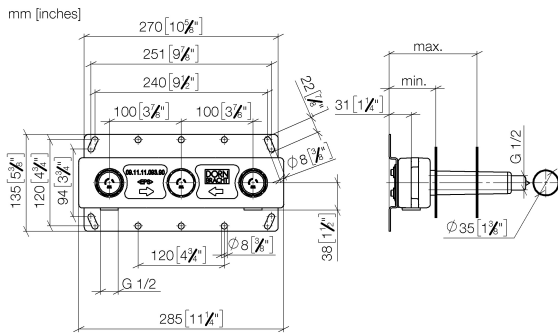

## Concealed wall-mounted mixer centred spout -

---

35 700 970 90

- 3x dust cover
- 2x female thread 1/2" connections
- 1x female thread 1/2" outlet
- 3x sealing plug 1/2"
- gauge 100 mm

**Concealed wall-mounted mixer centred spout -**

35 700 970 90

		min	max
36xxx361-FF	Madison	85 [3 3/8"]	145 [5 5/8"]
36xxx809/819-FF	Vaia	85 [3 3/8"]	145 [5 5/8"]
36xxx882/892-FF	Tara	85 [3 3/8"]	145 [5 5/8"]
36xxx811-FF	CYO	85 [3 3/8"]	145 [5 5/8"]
36xxx705-FF	CL. 1	110 [4 3/8"]	150 [5 7/8"]
36xxx782-FF	MEM	110 [4 3/8"]	150 [5 7/8"]

**Certificates**

WRAS\_2211003.

**Concealed wall-mounted mixer centred spout -**

35 700 970 90

**Spare parts list**

No.	Item Number	Name	Quantity used	Delivery time
1	04 17 20 251 00 90	base	1	60
2	04 30 31 024 01 90	fixing set	2	2
3	09 31 20 092 90	plug	1	2
4	04 31 20 037 00 90	plug	2	2
5	09 21 02 173 90	cap	1	2
6	04 21 02 173 01 90	cap	2	2
7	90 23 01 174 00 90	sleeve	1	2
8	04 14 03 072 01 90	gasket kit	3	2