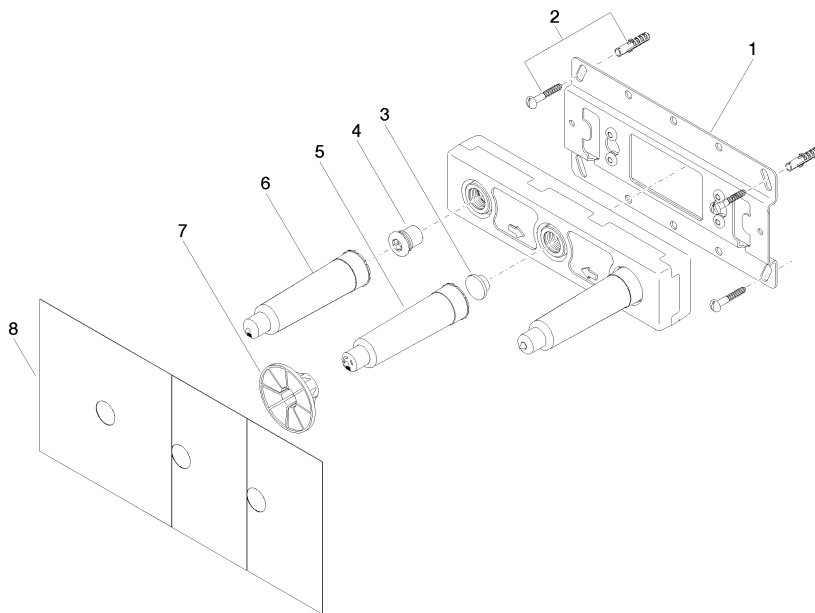

## Concealed wall-mounted mixer centred spout -

---

35 700 970 90

- 3x dust cover
- 2x female thread 1/2" connections
- 1x female thread 1/2" outlet
- 3x sealing plug 1/2"
- gauge 100 mm

**Concealed wall-mounted mixer centred spout -**

35 700 970 90

		min	max
36xxx361-FF	Madison	85 [3 3/8"]	145 [5 5/8"]
36xxx809/819-FF	Vaia	85 [3 3/8"]	145 [5 5/8"]
36xxx882/892-FF	Tara	85 [3 3/8"]	145 [5 5/8"]
36xxx811-FF	CYO	85 [3 3/8"]	145 [5 5/8"]
36xxx705-FF	CL. 1	110 [4 3/8"]	150 [5 7/8"]
36xxx782-FF	MEM	110 [4 3/8"]	150 [5 7/8"]

**Certificates**

WRAS\_2211003.

**Concealed wall-mounted mixer centred spout -**

35 700 970 90

**Spare parts list**

No.	Item Number	Name	Quantity used	Delivery time
1	04 17 20 251 00 90	base	1	60
2	04 30 31 024 01 90	fixing set	2	2
3	09 31 20 092 90	plug	1	2
4	04 31 20 037 00 90	plug	2	2
5	09 21 02 173 90	cap	1	2
6	04 21 02 173 01 90	cap	2	2
7	90 23 01 174 00 90	sleeve	1	2
8	04 14 03 072 01 90	gasket kit	3	2