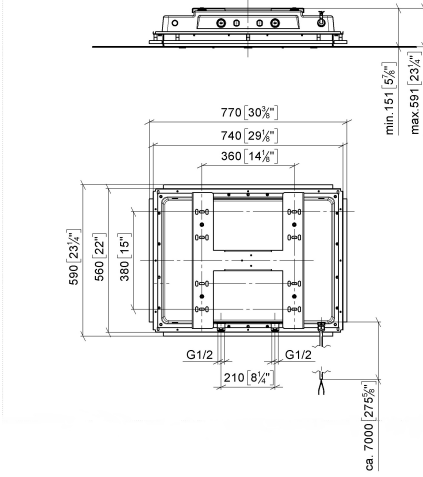

## SERENITY SKY Concealed ceiling installation box with light -

---

35 771 970 90

- concealed rough parts
- flush-mounted reflection box, 662 x 482 mm, RAL 9003, Signal White
- 2x female thread 1/2" connections
- min. recess depth 150 mm
- max. recess depth 590 mm
- weight 15kg
- Supply pipe 7 m
- Input 100-240V AC 50-60Hz
- Output 24V DC SELV / Class II
- ZigBee Light Link RGBW controller
- For simultaneous control of the jet types, we recommend the xTool thermostat module
- Not suitable for use in a steam room.

To be provided by the customer. Zigbee Gateway!

SERENITY SKY Concealed ceiling installation box with light -

35 771 970 90

mm [inches]