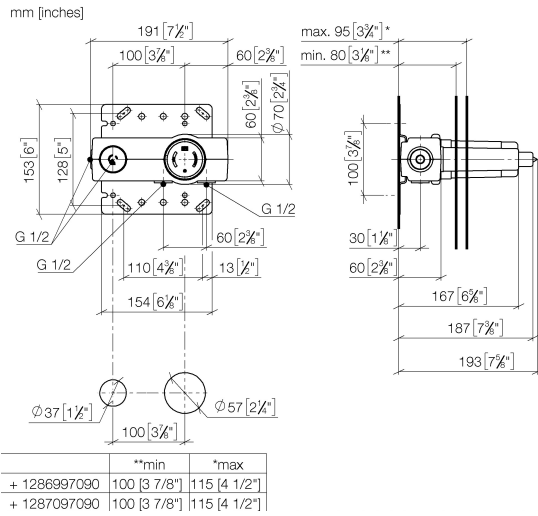

EDITION PRO Concealed wall-mounted single-lever mixer mixer on right -

35 870 970 90

- red brass, lead-free
- 2x male thread 1/2" connection
- 1x female thread 1/2" outlet for wall spout
- 1x female thread 1/2" outlet
- 2x dust cover
- anti-water packing
- soundproofing
- gauge 100 mm

EDITION PRO Concealed wall-mounted single-lever mixer mixer on right -

35 870 970 90

Codes & Standards

XP P 41-280

Certificates

ACS_21 ACC LY

EDITION PRO Concealed wall-mounted single-lever mixer mixer on right -

35 870 970 90

Product version up to 7/22/2021

Product version from 8/1/2021

Product version from 5/1/2022

EDITION PRO Concealed wall-mounted single-lever mixer mixer on right -

35 870 970 90

Spare parts list

Product version up to 7/22/2021

Product version from 8/1/2021

Product version from 5/1/2022

No.	Item Number	Name	Quantity used	Delivery time
	04 31 20 006 00 90	plug	9	2