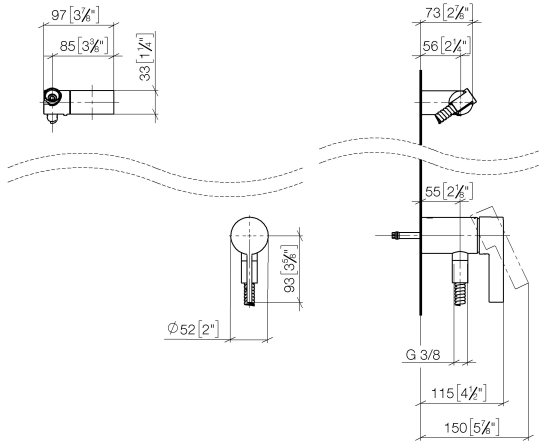

Concealed single-lever mixer with integrated shower connection with hand shower set without hand shower - Chrome

IMO

36 002 970

- metal shower hose 1750mm with integrated anti-twist protection
- WRAS 2011027

**Concealed single-lever mixer with integrated shower connection with hand shower set without hand shower - Chrome**

IMO

36 002 970

**Required miscellaneous**

**Concealed wall mounting -**  
 ●max. recess depth 105 mm  
 ●min. recess depth 80 mm

**SERIES-VARIOUS Hand shower - Chrome**

28 025 979-00  
0010

**Concealed single-lever mixer with integrated shower connection with hand shower set without hand shower - Chrome**

IMO

36 002 970  
mm [inches]