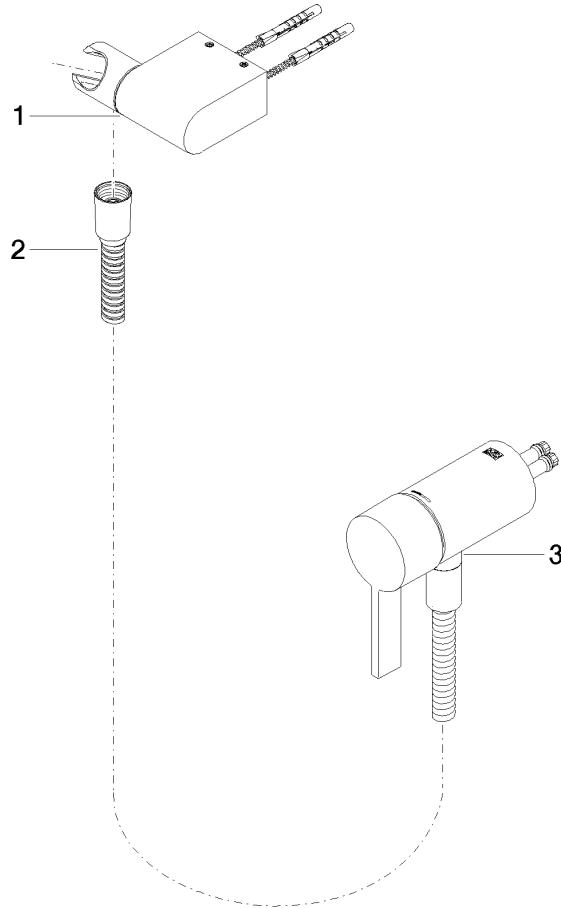

**SERIES-VARIOUS Hand shower - Chrome**

28 025 979-00  
0010

**Concealed single-lever mixer with integrated shower connection with hand shower set without hand shower - Chrome**

IMO

36 002 970  
mm [inches]

**Codes & Standards**

DIN 4109

EN 1717

ISO 3822

Scottish Water  
Byelaws

UK Water Supply  
Regulations

Ü-Zeichen

**Certificates**

Belgaqua\_21-025-2 WRAS\_2011

LGA\_29

Concealed single-lever mixer with integrated shower connection with hand shower set without hand shower - Chrome

36 002 970

Product version from 10/1/2023

Concealed single-lever mixer with integrated shower connection with hand shower set without hand shower - Chrome