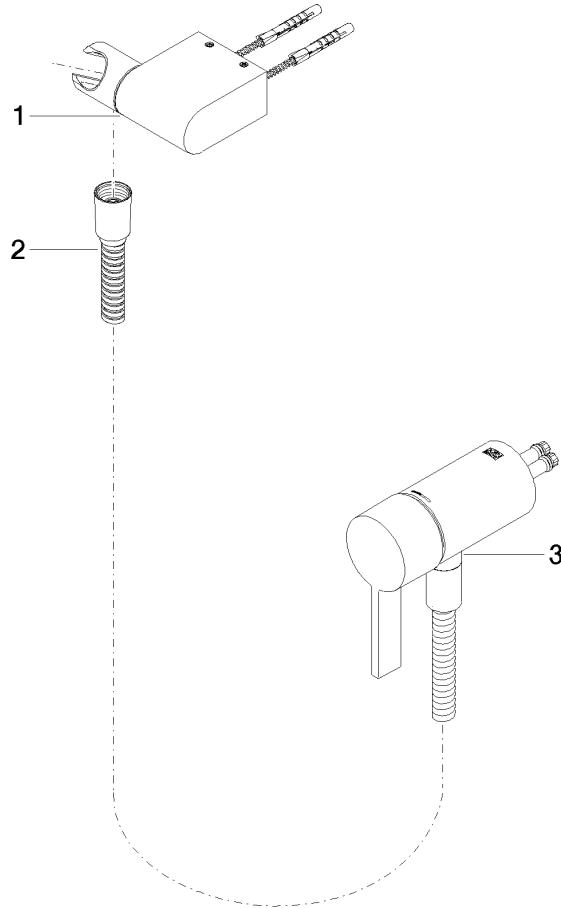

Concealed single-lever mixer with integrated shower connection with hand shower set without hand shower - Brushed Durabron (23kt Gold)

IMO

36 002 970

Required miscellaneous

Concealed wall mounting - 35 050 970 90
 •max. recess depth 105 mm
 •min. recess depth 80 mm

IMO

36 002 970
mm [inches]

Codes & Standards

DIN 4109	EN 1717	ISO 3822	Scottish Water Byelaws
UK Water Supply Regulations	Ü-Zeichen		

Certificates

Belgaqua_21-025-2 WRAS_2011 LGA_29

Concealed single-lever mixer with integrated shower connection with hand shower set without hand shower - Brushed Durabronz (23kt Gold)

36 002 970

Product version from 10/1/2023

Concealed single-lever mixer with integrated shower connection with hand shower set without hand shower - Brushed Durabron (23kt Gold)

IMO

36 002 970

Spare parts list

Product version from 10/1/2023

No.	Item Number	Name	Quantity used	Delivery time
	28 060 970-28	Wall bracket swivel - Brushed Durabron (23kt Gold)	3	20