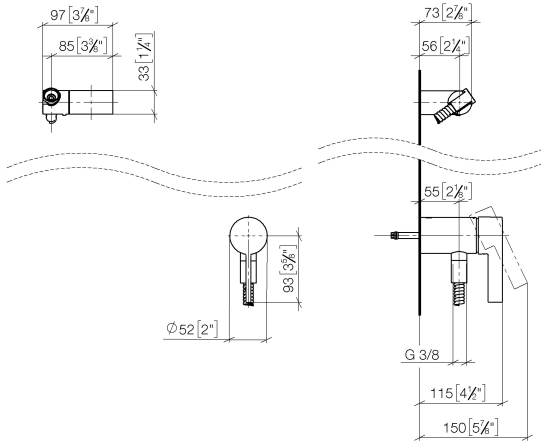

Concealed single-lever mixer with integrated shower connection with hand shower set without hand shower - Brushed Durabronze (23kt Gold)

IMO

36 002 970

- metal shower hose 1750mm with integrated anti-twist protection
- WRAS 2011027

Concealed single-lever mixer with integrated shower connection with hand shower set without hand shower - Brushed Durabron (23kt Gold)

IMO

36 002 970

Required miscellaneous

Concealed wall mounting - 35 050 970 90
 •max. recess depth 105 mm
 •min. recess depth 80 mm

IMO

36 002 970
mm [inches]

Codes & Standards

DIN 4109	EN 1717	ISO 3822	Scottish Water Byelaws
UK Water Supply Regulations	Ü-Zeichen		

Certificates

Belgaqua_21-025-2 WRAS_2011 LGA_29

Concealed single-lever mixer with integrated shower connection with hand shower set without hand shower - Brushed Durabronz (23kt Gold)