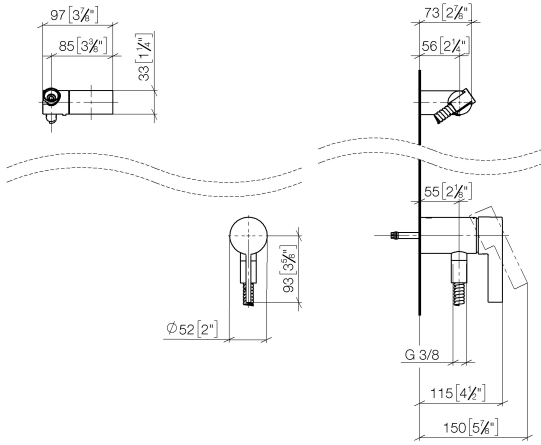

**Concealed single-lever mixer with integrated shower connection with hand shower set without hand shower - Brushed Bronze**

IMO

36 002 970  
mm [inches]

Concealed single-lever mixer with integrated shower connection with hand shower set without hand shower - Brushed Bronze

36 002 970

Product version from 10/1/2023

Concealed single-lever mixer with integrated shower connection with hand shower set without hand shower - Brushed Bronze

IMO

36 002 970

**Spare parts list**

**Product version from 10/1/2023**