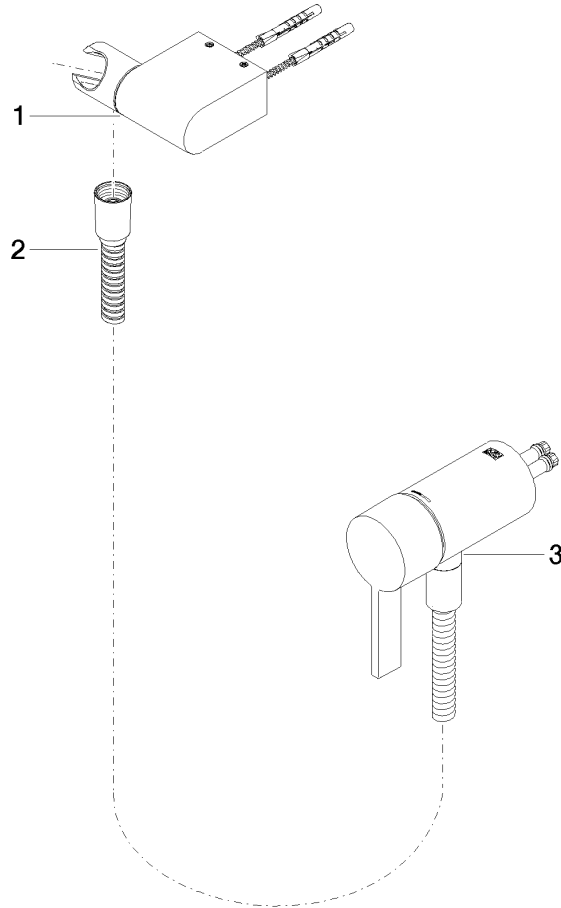

**Concealed single-lever mixer with integrated shower connection with hand shower set without hand shower - Brushed Bronze**

IMO

36 002 970  
mm [inches]

Concealed single-lever mixer with integrated shower connection with hand shower set without hand shower - Brushed Bronze

36 002 970

Product version from 10/1/2023

Concealed single-lever mixer with integrated shower connection with hand shower set without hand shower - Brushed Bronze

IMO

36 002 970

**Spare parts list**

**Product version from 10/1/2023**