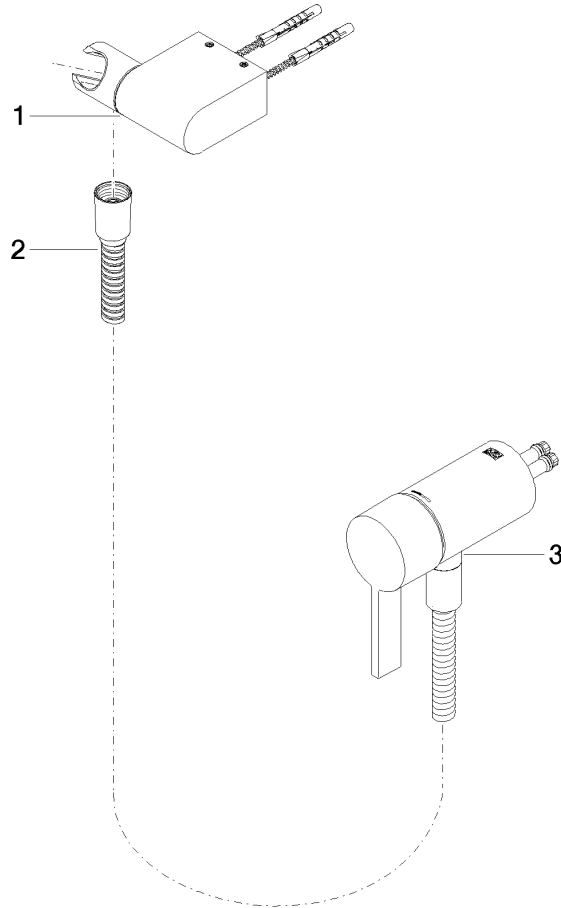

**Concealed single-lever mixer with integrated shower connection with hand shower set without hand shower - Brushed Champagne (22kt Gold)**

IMO

36 002 970

- metal shower hose 1750mm with integrated anti-twist protection
- WRAS 2011027

**Concealed single-lever mixer with integrated shower connection with hand shower set without hand shower - Brushed Champagne (22kt Gold)**

IMO

36 002 970  
mm [inches]

Concealed single-lever mixer with integrated shower connection with hand shower set without hand shower - Brushed Champagne (22kt Gold)

36 002 970

**Product version from 10/1/2023**

Parts for other finishes can be found here: [Chrome](#)

Concealed single-lever mixer with integrated shower connection with hand shower set without hand shower - Brushed Champagne (22kt Gold)