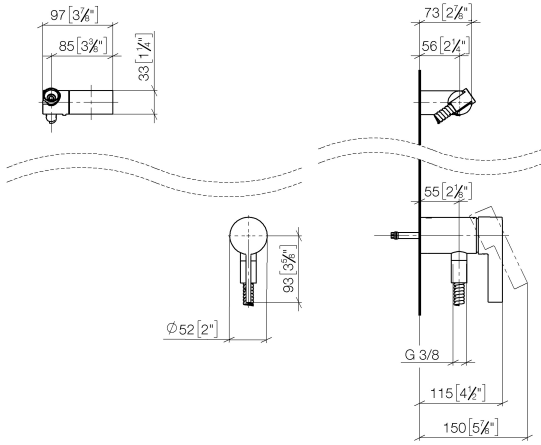

**Concealed single-lever mixer with integrated shower connection with hand shower set without hand shower - Brushed Champagne (22kt Gold)**

IMO

36 002 970

- metal shower hose 1750mm with integrated anti-twist protection
- WRAS 2011027

**Concealed single-lever mixer with integrated shower connection with hand shower set without hand shower - Brushed Champagne (22kt Gold)**

IMO

36 002 970  
mm [inches]

Concealed single-lever mixer with integrated shower connection with hand shower set without hand shower - Brushed Champagne (22kt Gold)

36 002 970

**Product version from 10/1/2023**

Parts for other finishes can be found here: [Chrome](#)

Concealed single-lever mixer with integrated shower connection with hand shower set without hand shower - Brushed Champagne (22kt Gold)

### Spare parts list

Product version from 10/1/2023

No.	Item Number	Name	Quantity used	Delivery time
	28 060 970-46	Wall bracket swivel - Brushed Champagne (22kt Gold)	3	30