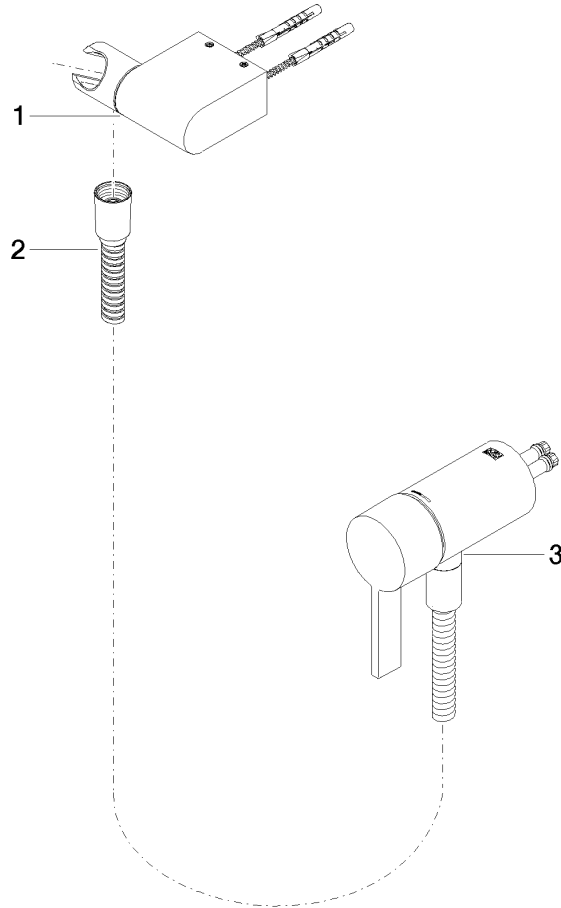

Concealed single-lever mixer with integrated shower connection with hand shower set without hand shower - Brushed Chrome

IMO

36 002 970

- metal shower hose 1750mm with integrated anti-twist protection
- WRAS 2011027

Required miscellaneous

Concealed wall mounting -

35 050 970 90

- max. recess depth 105 mm
- min. recess depth 80 mm

Concealed single-lever mixer with integrated shower connection with hand shower set without hand shower - Brushed Chrome

IMO

36 002 970
mm [inches]

Codes & Standards

DIN 4109	EN 1717	ISO 3822	Scottish Water Byelaws
UK Water Supply Regulations	Ü-Zeichen		

Certificates

Belgaqua_21-025-2 WRAS_2011 LGA_29

Concealed single-lever mixer with integrated shower connection with hand shower set without hand shower - Brushed Chrome

36 002 970

Product version from 10/1/2023

Concealed single-lever mixer with integrated shower connection with hand shower set without hand shower - Brushed Chrome

IMO

36 002 970

Spare parts list

Product version from 10/1/2023