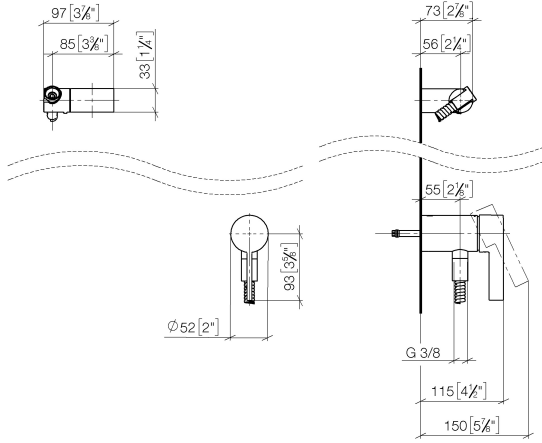

Concealed single-lever mixer with integrated shower connection with hand shower set without hand shower - Brushed Chrome

IMO

36 002 970

- metal shower hose 1750mm with integrated anti-twist protection
- WRAS 2011027

Required miscellaneous

Concealed wall mounting -

35 050 970 90

- max. recess depth 105 mm
- min. recess depth 80 mm

Concealed single-lever mixer with integrated shower connection with hand shower set without hand shower - Brushed Chrome

IMO

36 002 970
mm [inches]

Codes & Standards

DIN 4109	EN 1717	ISO 3822	Scottish Water Byelaws
UK Water Supply Regulations	Ü-Zeichen		

Certificates

Belgaqua_21-025-2 WRAS_2011 LGA_29

Concealed single-lever mixer with integrated shower connection with hand shower set without hand shower - Brushed Chrome

36 002 970

Product version from 10/1/2023

Concealed single-lever mixer with integrated shower connection with hand shower set without hand shower - Brushed Chrome

IMO

36 002 970

Spare parts list

Product version from 10/1/2023