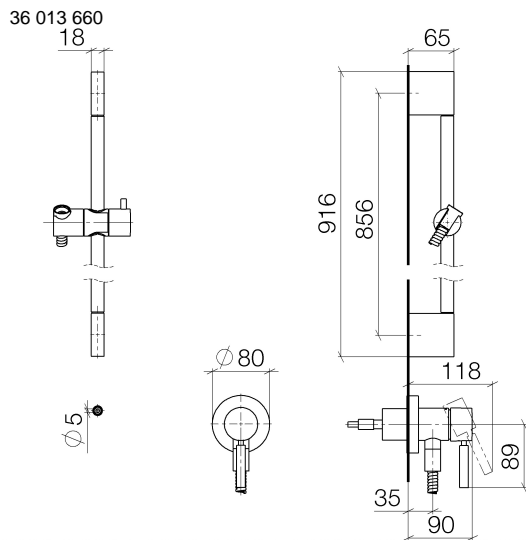

**Concealed single-lever mixer with integrated shower connection with shower set without hand shower - Chrome**

TARA

36 013 660

Fits: TARA, META

- cover plate Ø 78 mm
- metal shower hose 1750mm with integrated anti-twist protection
- slide bar
- WRAS 2011027

**Required miscellaneous**

	<b>Concealed wall mounting -</b> •max. recess depth 103 mm •min. recess depth 78 mm	35 003 970 90
--	---	---------------

**Required miscellaneous**

	<b>Hand shower - Chrome</b>	28 017 979-00
--	-----------------------------	---------------

Concealed single-lever mixer with integrated shower connection with shower set without hand shower - Chrome

TARA

Certificates

Belgaqua\_21-025- WRAS\_2011027. LGA\_29569.  
27\_1.

36 013 660

Spare parts list

No.	Item Number	Name	Quantity used	Delivery time
1	05 17 20 726 02 90	fixing set	1	2
2	09 31 11 049 90	pin	2	2
3	04 31 11 113 00 90	pin	2	2
4	08 17 97 054-00	holder	2	10
5	90 28 22 597 00-00	holder	1	10
6	28 322 970-00	Metal shower hose 1/2" x 3/8" x 1750 mm - Chrome	1	2
7	12 580 970-00	Slide unit - Chrome	1	10
8	90 14 20 026 00 90	seal	1	2
9	36 045 660-00	Concealed single-lever mixer with cover plate with integrated shower connection - Chrome	1	10