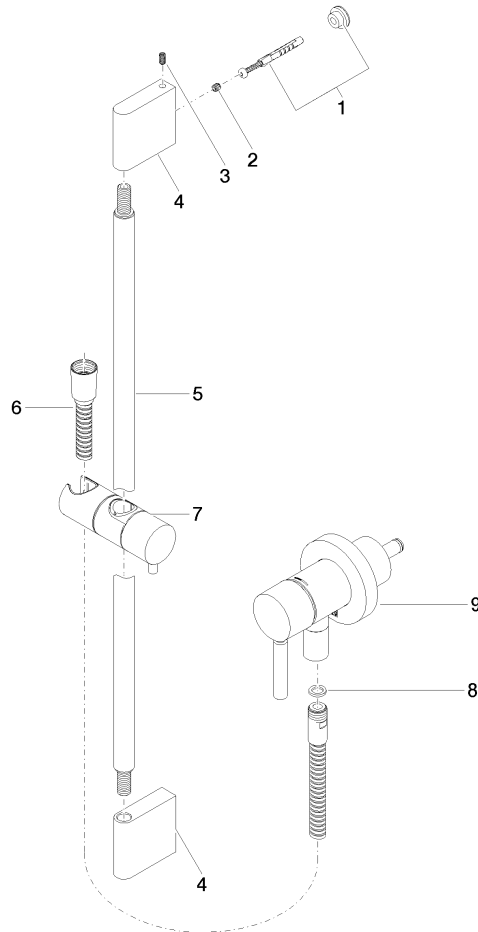

**Concealed single-lever mixer with integrated shower connection with shower set without hand shower - Chrome**

TARA

36 013 660

Fits: TARA, META

- cover plate Ø 78 mm
- metal shower hose 1750mm with integrated anti-twist protection
- slide bar
- WRAS 2011027

**Required miscellaneous**

	<b>Concealed wall mounting -</b> •max. recess depth 103 mm •min. recess depth 78 mm	35 003 970 90
--	---	---------------

**Required miscellaneous**

	<b>Hand shower - Chrome</b>	28 017 979-00
--	-----------------------------	---------------

Concealed single-lever mixer with integrated shower connection with shower set without hand shower - Chrome

TARA

Certificates

Belgaqua\_21-025- WRAS\_2011027. LGA\_29569.  
27\_1.

36 013 660

Spare parts list

No.	Item Number	Name	Quantity used	Delivery time
1	05 17 20 726 02 90	fixing set	1	2
2	09 31 11 049 90	pin	2	2
3	04 31 11 113 00 90	pin	2	2
4	08 17 97 054-00	holder	2	10
5	90 28 22 597 00-00	holder	1	10
6	28 322 970-00	Metal shower hose 1/2" x 3/8" x 1750 mm - Chrome	1	2
7	12 580 970-00	Slide unit - Chrome	1	10
8	90 14 20 026 00 90	seal	1	2
9	36 045 660-00	Concealed single-lever mixer with cover plate with integrated shower connection - Chrome	1	10