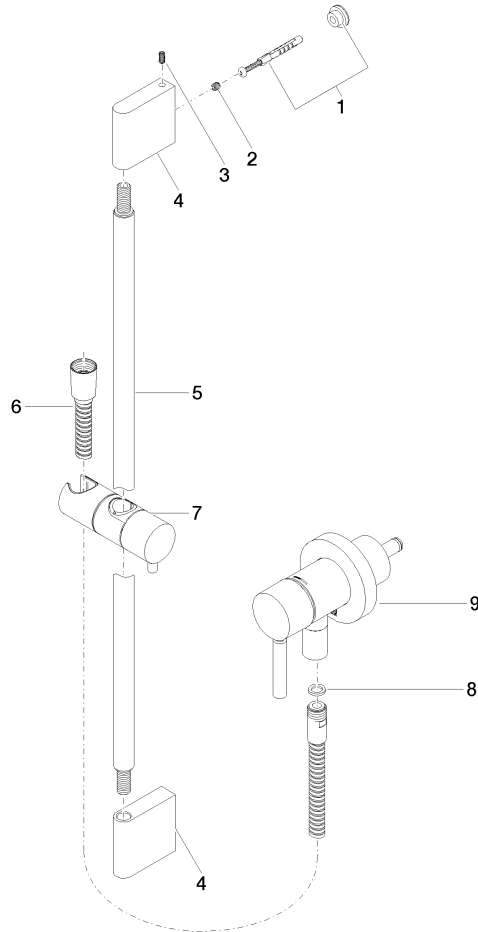

Concealed single-lever mixer with integrated shower connection with shower set without hand shower - Platinum

TARA

36 013 660

Fits: TARA, META

- cover plate Ø 78 mm
- metal shower hose 1750mm with integrated anti-twist protection
- slide bar
- WRAS 2011027

TARA

Codes & Standards

DIN 4109	EN 1717	ISO 3822	Scottish Water Byelaws
UK Water Supply Regulations	Ü-Zeichen		

Certificates

Belgaqua_21-025-2 LGA_29	WRAS_2011
--------------------------	-----------

Concealed single-lever mixer with integrated shower connection with shower set without hand shower - Platinum

TARA

36 013 660

Product version from 10/1/2023

Concealed single-lever mixer with integrated shower connection with shower set without hand shower - Platinum

TARA

36 013 660

Spare parts list

Product version from 10/1/2023

No.	Item Number	Name	Quantity used	Delivery time
	05 17 20 726 02 90	fixing set	12	2