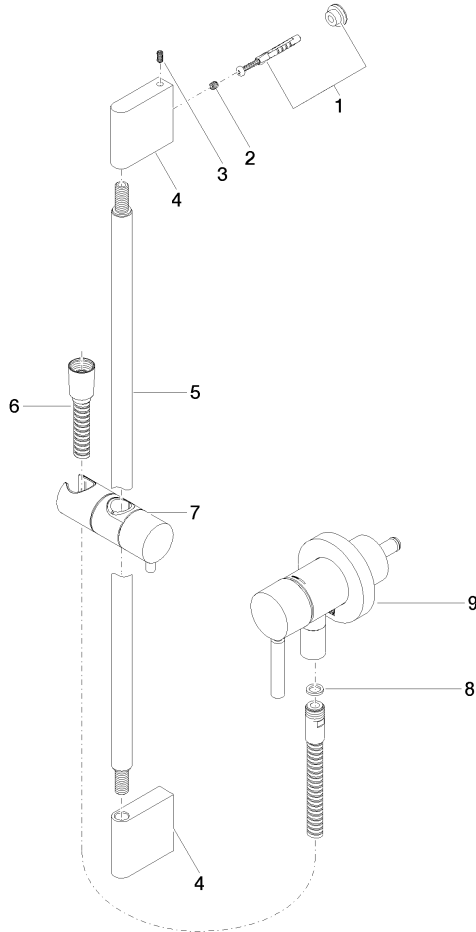

Concealed single-lever mixer with integrated shower connection with shower set without hand shower - Dark Chrome

TARA

36 013 660

Fits: TARA, META

- cover plate Ø 78 mm
- metal shower hose 1750mm with integrated anti-twist protection
- slide bar
- WRAS 2011027

Concealed single-lever mixer with integrated shower connection with shower set without hand shower - Dark Chrome

TARA

Concealed single-lever mixer with integrated shower connection with shower set without hand shower - Dark Chrome

TARA

36 013 660

Parts for other finishes can be found here: [Chrome](#)

Concealed single-lever mixer with integrated shower connection with shower set without hand shower - Dark Chrome

TARA

36 013 660

Spare parts list