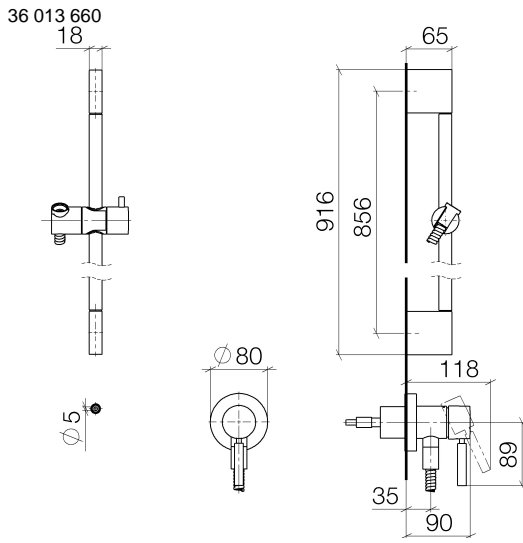

Concealed single-lever mixer with integrated shower connection with shower set without hand shower - Dark Chrome

TARA

36 013 660

Fits: TARA, META

- cover plate Ø 78 mm
- metal shower hose 1750mm with integrated anti-twist protection
- slide bar
- WRAS 2011027

This article does not include a hand shower!

Intrinsic protection against back flow.

Article cannot be extended, please check the depth of the installation location!

	Dark Chrome	36 013 660-19
	Chrome	36 013 660-00
	Brushed Platinum	36 013 660-06
	Platinum	36 013 660-08
	Brushed Light Gold	36 013 660-27
	Brushed Durabronze (23kt Gold)	36 013 660-28
	Matte Black	36 013 660-33
	Brushed Champagne (22kt Gold)	36 013 660-46
	Champagne (22kt Gold)	36 013 660-47
	Brushed Chrome	36 013 660-93
	Brushed Dark Platinum	36 013 660-99

Concealed single-lever mixer with integrated shower connection with shower set without hand shower - Dark Chrome

TARA

Concealed single-lever mixer with integrated shower connection with shower set without hand shower - Dark Chrome

TARA

36 013 660

Parts for other finishes can be found here: [Chrome](#)

Concealed single-lever mixer with integrated shower connection with shower set without hand shower - Dark Chrome

TARA

36 013 660

Spare parts list