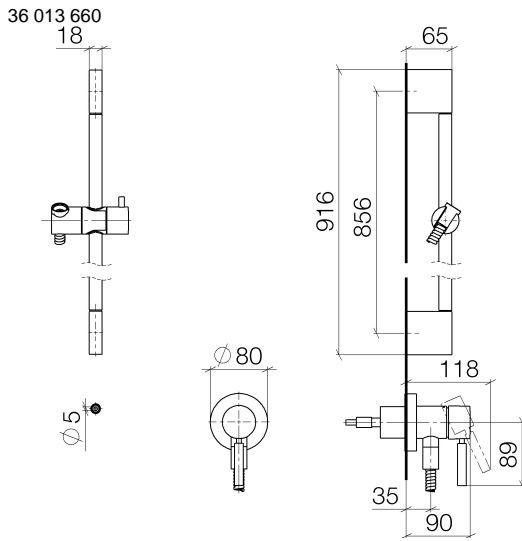

Concealed single-lever mixer with integrated shower connection with shower set without hand shower - Brushed Durabronz (23kt Gold)

TARA

Codes & Standards

DIN 4109	EN 1717	ISO 3822	Scottish Water Byelaws
UK Water Supply Regulations	Ü-Zeichen		

Certificates

Belgaqua_21-025-2 LGA_29	WRAS_2011