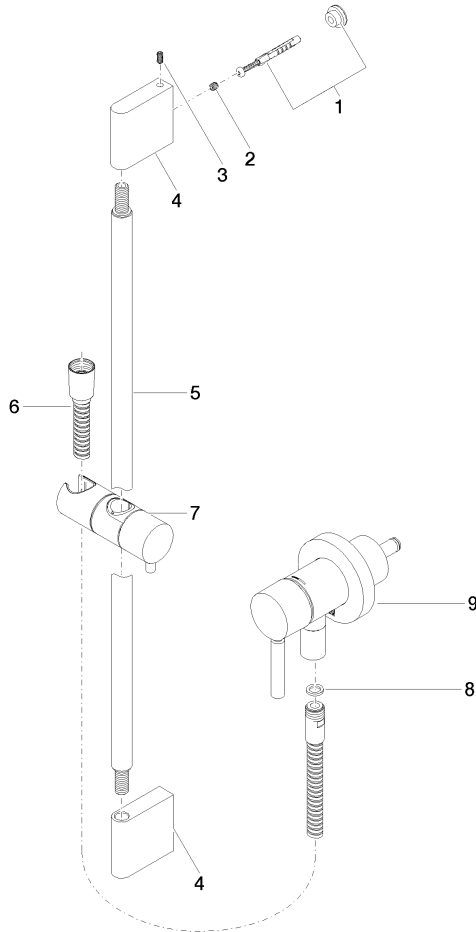

Concealed single-lever mixer with integrated shower connection with shower set without hand shower - Brushed Durabrace (23kt Gold)

TARA

36 013 660

Required miscellaneous

 **Concealed wall mounting -** 35 003 970 90
 •max. recess depth 103 mm
 •min. recess depth 78 mm

TARA

Codes & Standards

DIN 4109	EN 1717	ISO 3822	Scottish Water Byelaws
UK Water Supply Regulations	Ü-Zeichen		

Certificates

Belgaqua_21-025-2 LGA_29	WRAS_2011
--------------------------	-----------

Concealed single-lever mixer with integrated shower connection with shower set without hand shower - Brushed Durabronz (23kt Gold)

TARA

36 013 660

Product version from 10/1/2023

Concealed single-lever mixer with integrated shower connection with shower set without hand shower - Brushed Durabrass (23kt Gold)

TARA

36 013 660

Spare parts list

Product version from 10/1/2023

No.	Item Number	Name	Quantity used	Delivery time
	05 17 20 726 02 90	fixing set	12	2