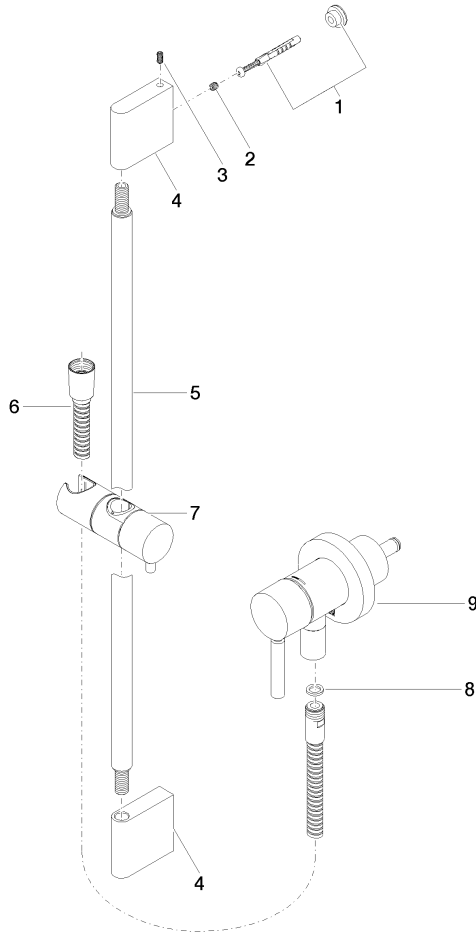

Concealed single-lever mixer with integrated shower connection with shower set without hand shower - Brushed Champagne (22kt Gold)

TARA

36 013 660

Fits: TARA, META

- cover plate Ø 78 mm
- metal shower hose 1750mm with integrated anti-twist protection
- slide bar
- WRAS 2011027

Concealed single-lever mixer with integrated shower connection with shower set without hand shower - Brushed Champagne (22kt Gold)

TARA

Concealed single-lever mixer with integrated shower connection with shower set without hand shower - Brushed Champagne (22kt Gold)

TARA

36 013 660

Product version from 10/1/2023

Parts for other finishes can be found here: [Chrome](#)

Concealed single-lever mixer with integrated shower connection with shower set without hand shower - Brushed Champagne (22kt Gold)

TARA

36 013 660

Spare parts list

Product version from 10/1/2023

No.	Item Number	Name	Quantity used	Delivery time
	05 17 20 726 02 90	fixing set	12	2