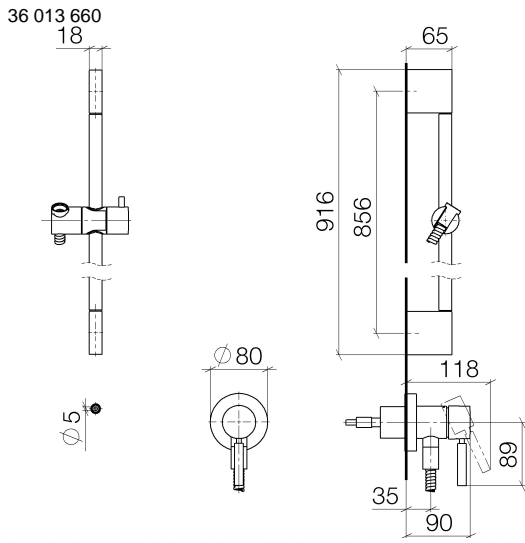

Concealed single-lever mixer with integrated shower connection with shower set without hand shower - Brushed Champagne (22kt Gold)

TARA

36 013 660

Fits: TARA, META

- cover plate Ø 78 mm
- metal shower hose 1750mm with integrated anti-twist protection
- slide bar
- WRAS 2011027

Concealed single-lever mixer with integrated shower connection with shower set without hand shower - Brushed Champagne (22kt Gold)

TARA

Concealed single-lever mixer with integrated shower connection with shower set without hand shower - Brushed Champagne (22kt Gold)

TARA

36 013 660

Product version from 10/1/2023

Parts for other finishes can be found here: [Chrome](#)

Concealed single-lever mixer with integrated shower connection with shower set without hand shower - Brushed Champagne (22kt Gold)

TARA

36 013 660

Spare parts list

Product version from 10/1/2023

No.	Item Number	Name	Quantity used	Delivery time
	05 17 20 726 02 90	fixing set	12	2