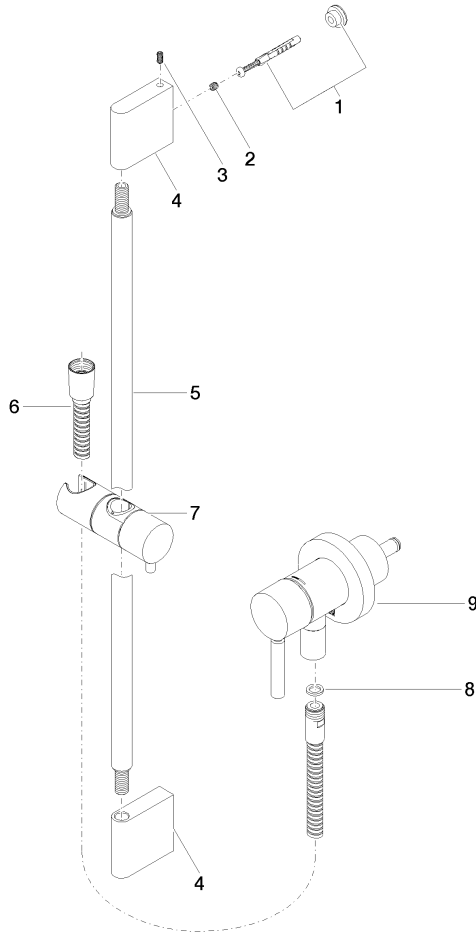

**Concealed single-lever mixer with integrated shower connection with shower set without hand shower - Champagne (22kt Gold)**

TARA

36 013 660

Fits: TARA, META

- cover plate Ø 78 mm
- metal shower hose 1750mm with integrated anti-twist protection
- slide bar
- WRAS 2011027

Concealed single-lever mixer with integrated shower connection with shower set without hand shower - Champagne (22kt Gold)

TARA

Concealed single-lever mixer with integrated shower connection with shower set without hand shower - Champagne (22kt Gold)

TARA

36 013 660

**Product version from 10/1/2023**

Parts for other finishes can be found here: [Chrome](#)

Concealed single-lever mixer with integrated shower connection with shower set without hand shower - Champagne (22kt Gold)

### Spare parts list

Product version from 10/1/2023

No.	Item Number	Name	Quantity used	Delivery time
	05 17 20 726 02 90	fixing set	12	2