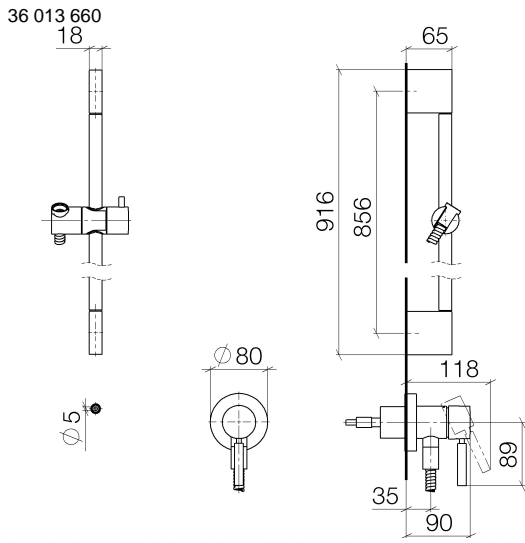

**Concealed single-lever mixer with integrated shower connection with shower set without hand shower - Champagne (22kt Gold)**

TARA

36 013 660

Fits: TARA, META

- cover plate Ø 78 mm
- metal shower hose 1750mm with integrated anti-twist protection
- slide bar
- WRAS 2011027

Concealed single-lever mixer with integrated shower connection with shower set without hand shower - Champagne (22kt Gold)

TARA

Concealed single-lever mixer with integrated shower connection with shower set without hand shower - Champagne (22kt Gold)

TARA

36 013 660

**Product version from 10/1/2023**

Parts for other finishes can be found here: [Chrome](#)

Concealed single-lever mixer with integrated shower connection with shower set without hand shower - Champagne (22kt Gold)

### Spare parts list

Product version from 10/1/2023

No.	Item Number	Name	Quantity used	Delivery time
	05 17 20 726 02 90	fixing set	12	2